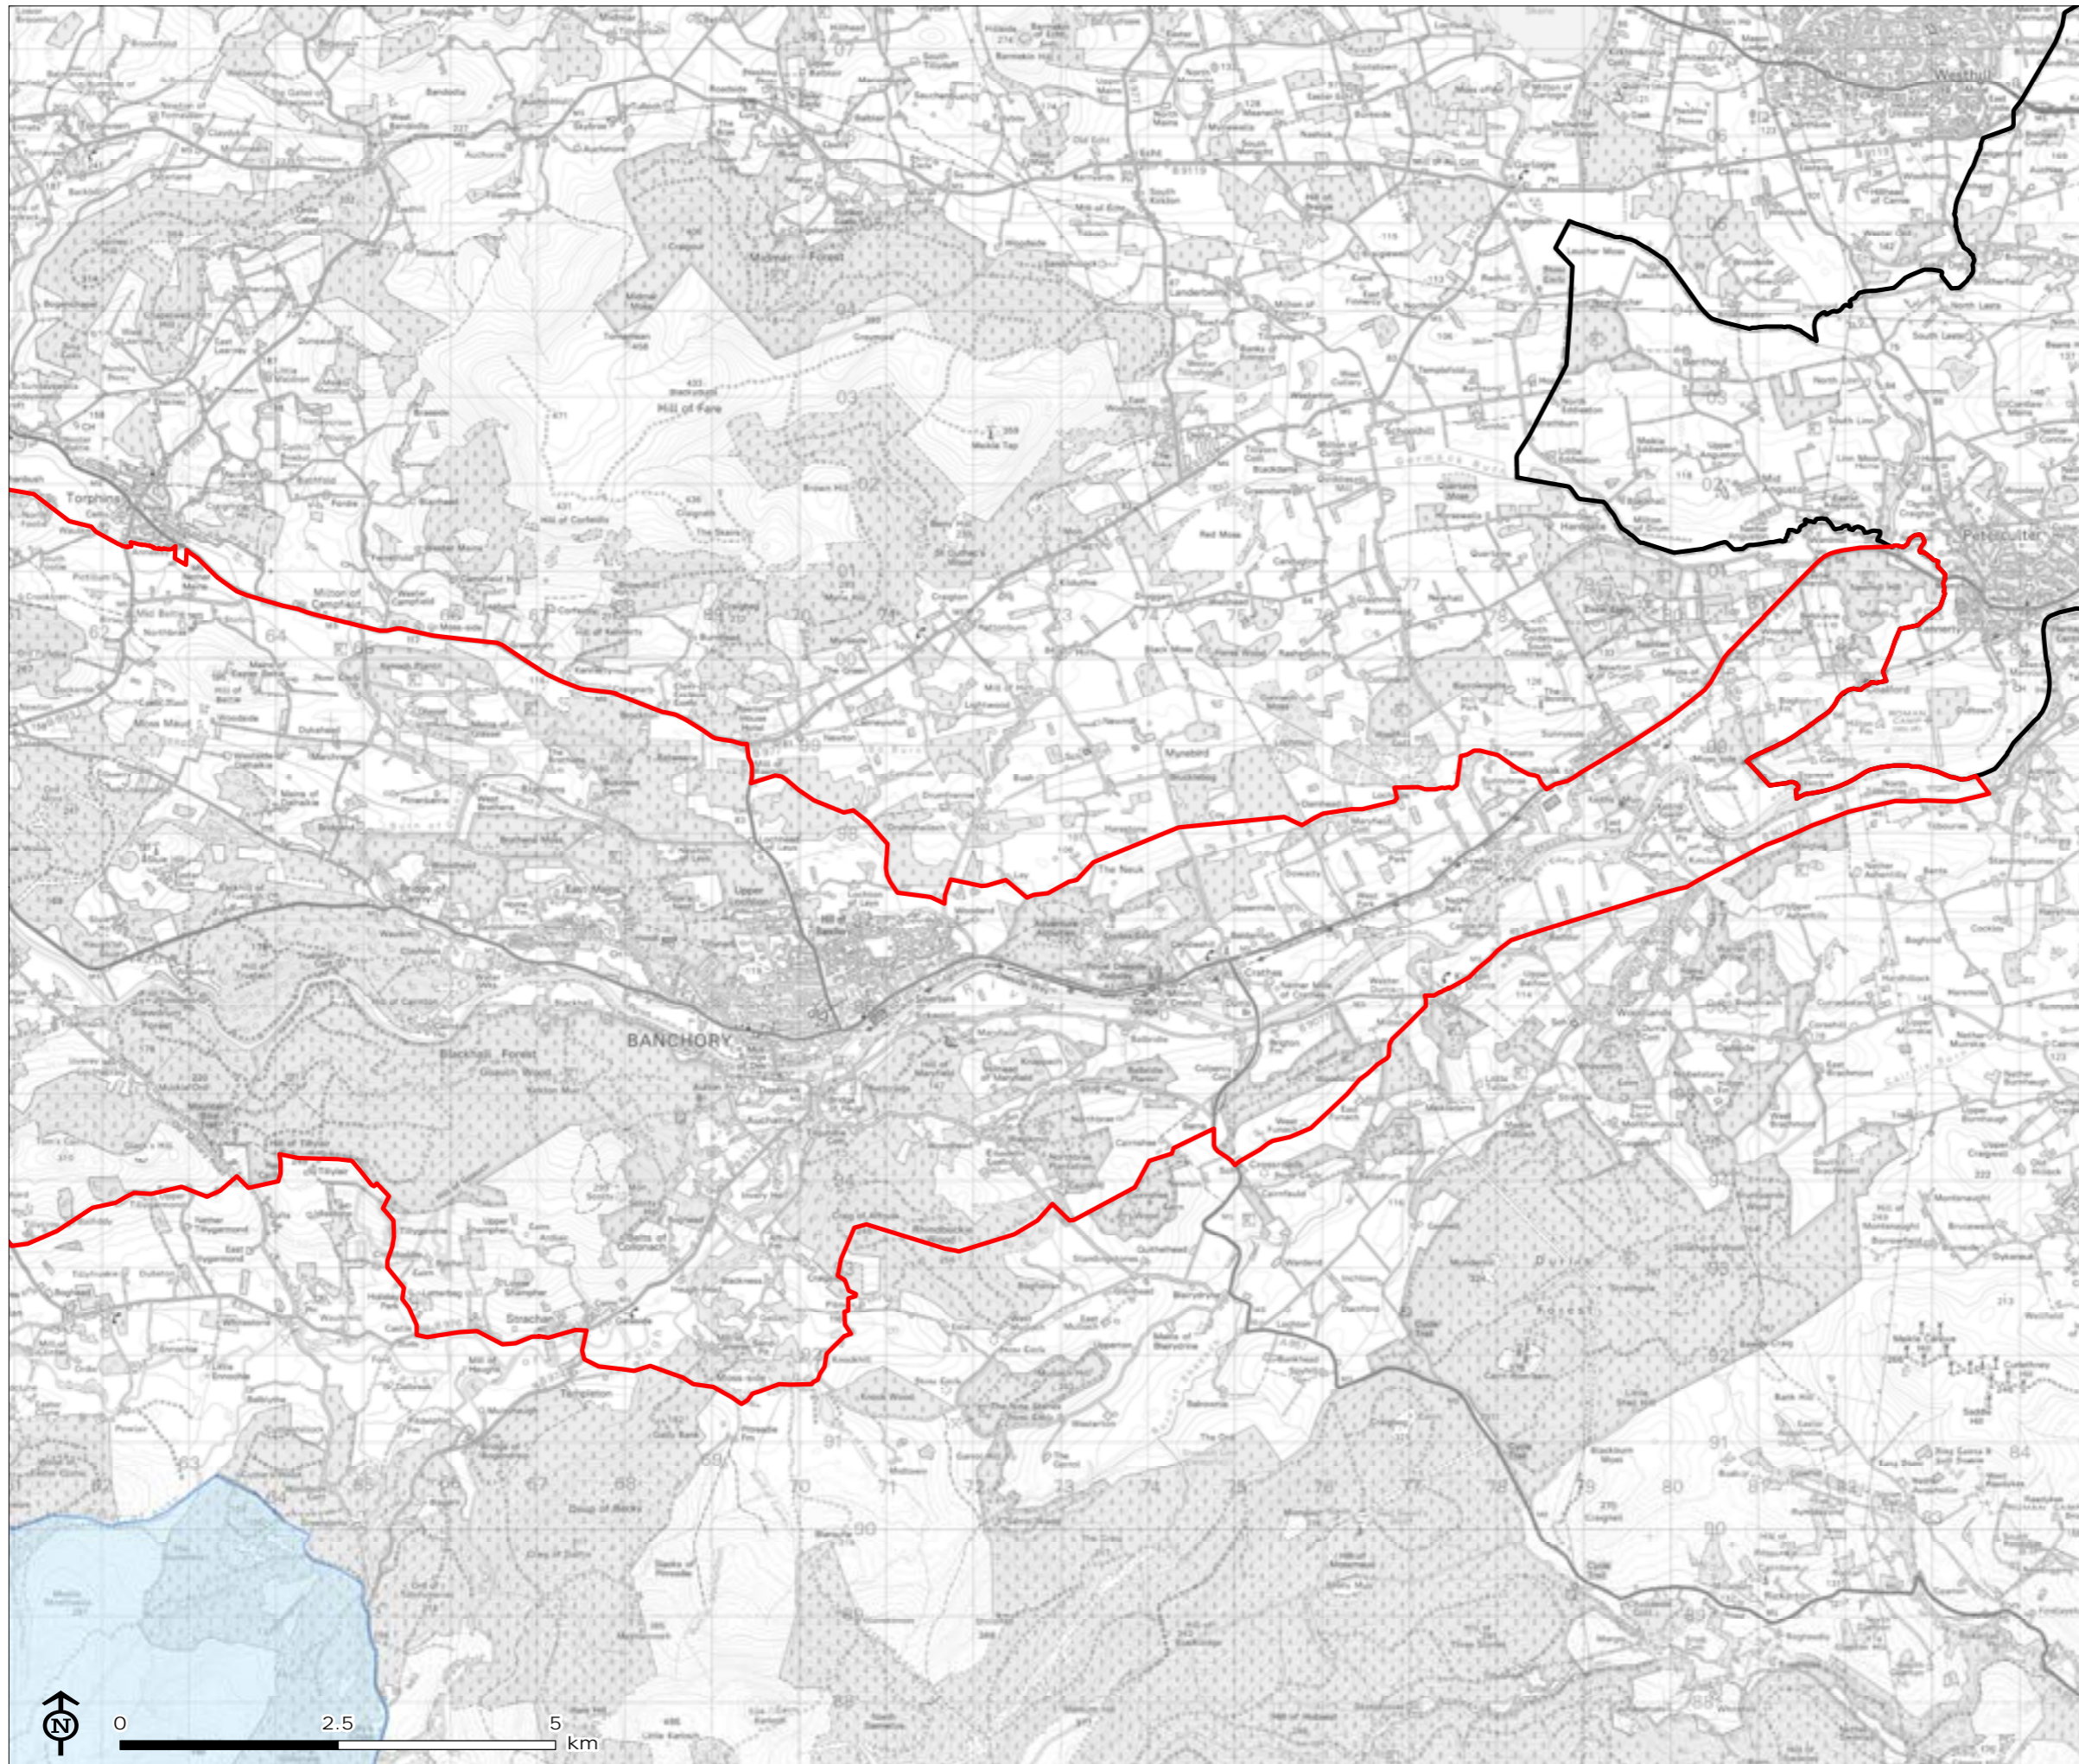

-  Study area
-  Deveron Valley
-  Other candidate SLA
-  Area of Great Landscape Value

STUDY AREA
OVERVIEW MAP

Figure 13d (i): Deveron Valley
Candidate Special Landscape
Area

- Study area
- Deveron Valley
- Other candidate SLA

Figure 13g: Howe of Cromar
Candidate Special Landscape
Area

- Study area
- Howe of Cromar
- Other candidate SLA
- Cairngorms National Park boundary

Figure 13h: Dee Valley
Candidate Special Landscape
Area

-  Study area
-  Dee Valley
-  Other candidate SLA
-  Cairngorms National Park boundary

STUDY AREA
OVERVIEW MAP

Figure 13h (i): Dee Valley
Candidate Special Landscape
Area

- Study area
- Dee Valley
- Other candidate SLA

Figure 13i: Clachnaben and Forest of Birse Candidate Special Landscape Area

-  Study area
-  Clachnaben and Forest of Birse
-  Other candidate SLA
-  Cairngorms National Park boundary

Figure 13j: Braes of the Mearns
Candidate Special Landscape
Area