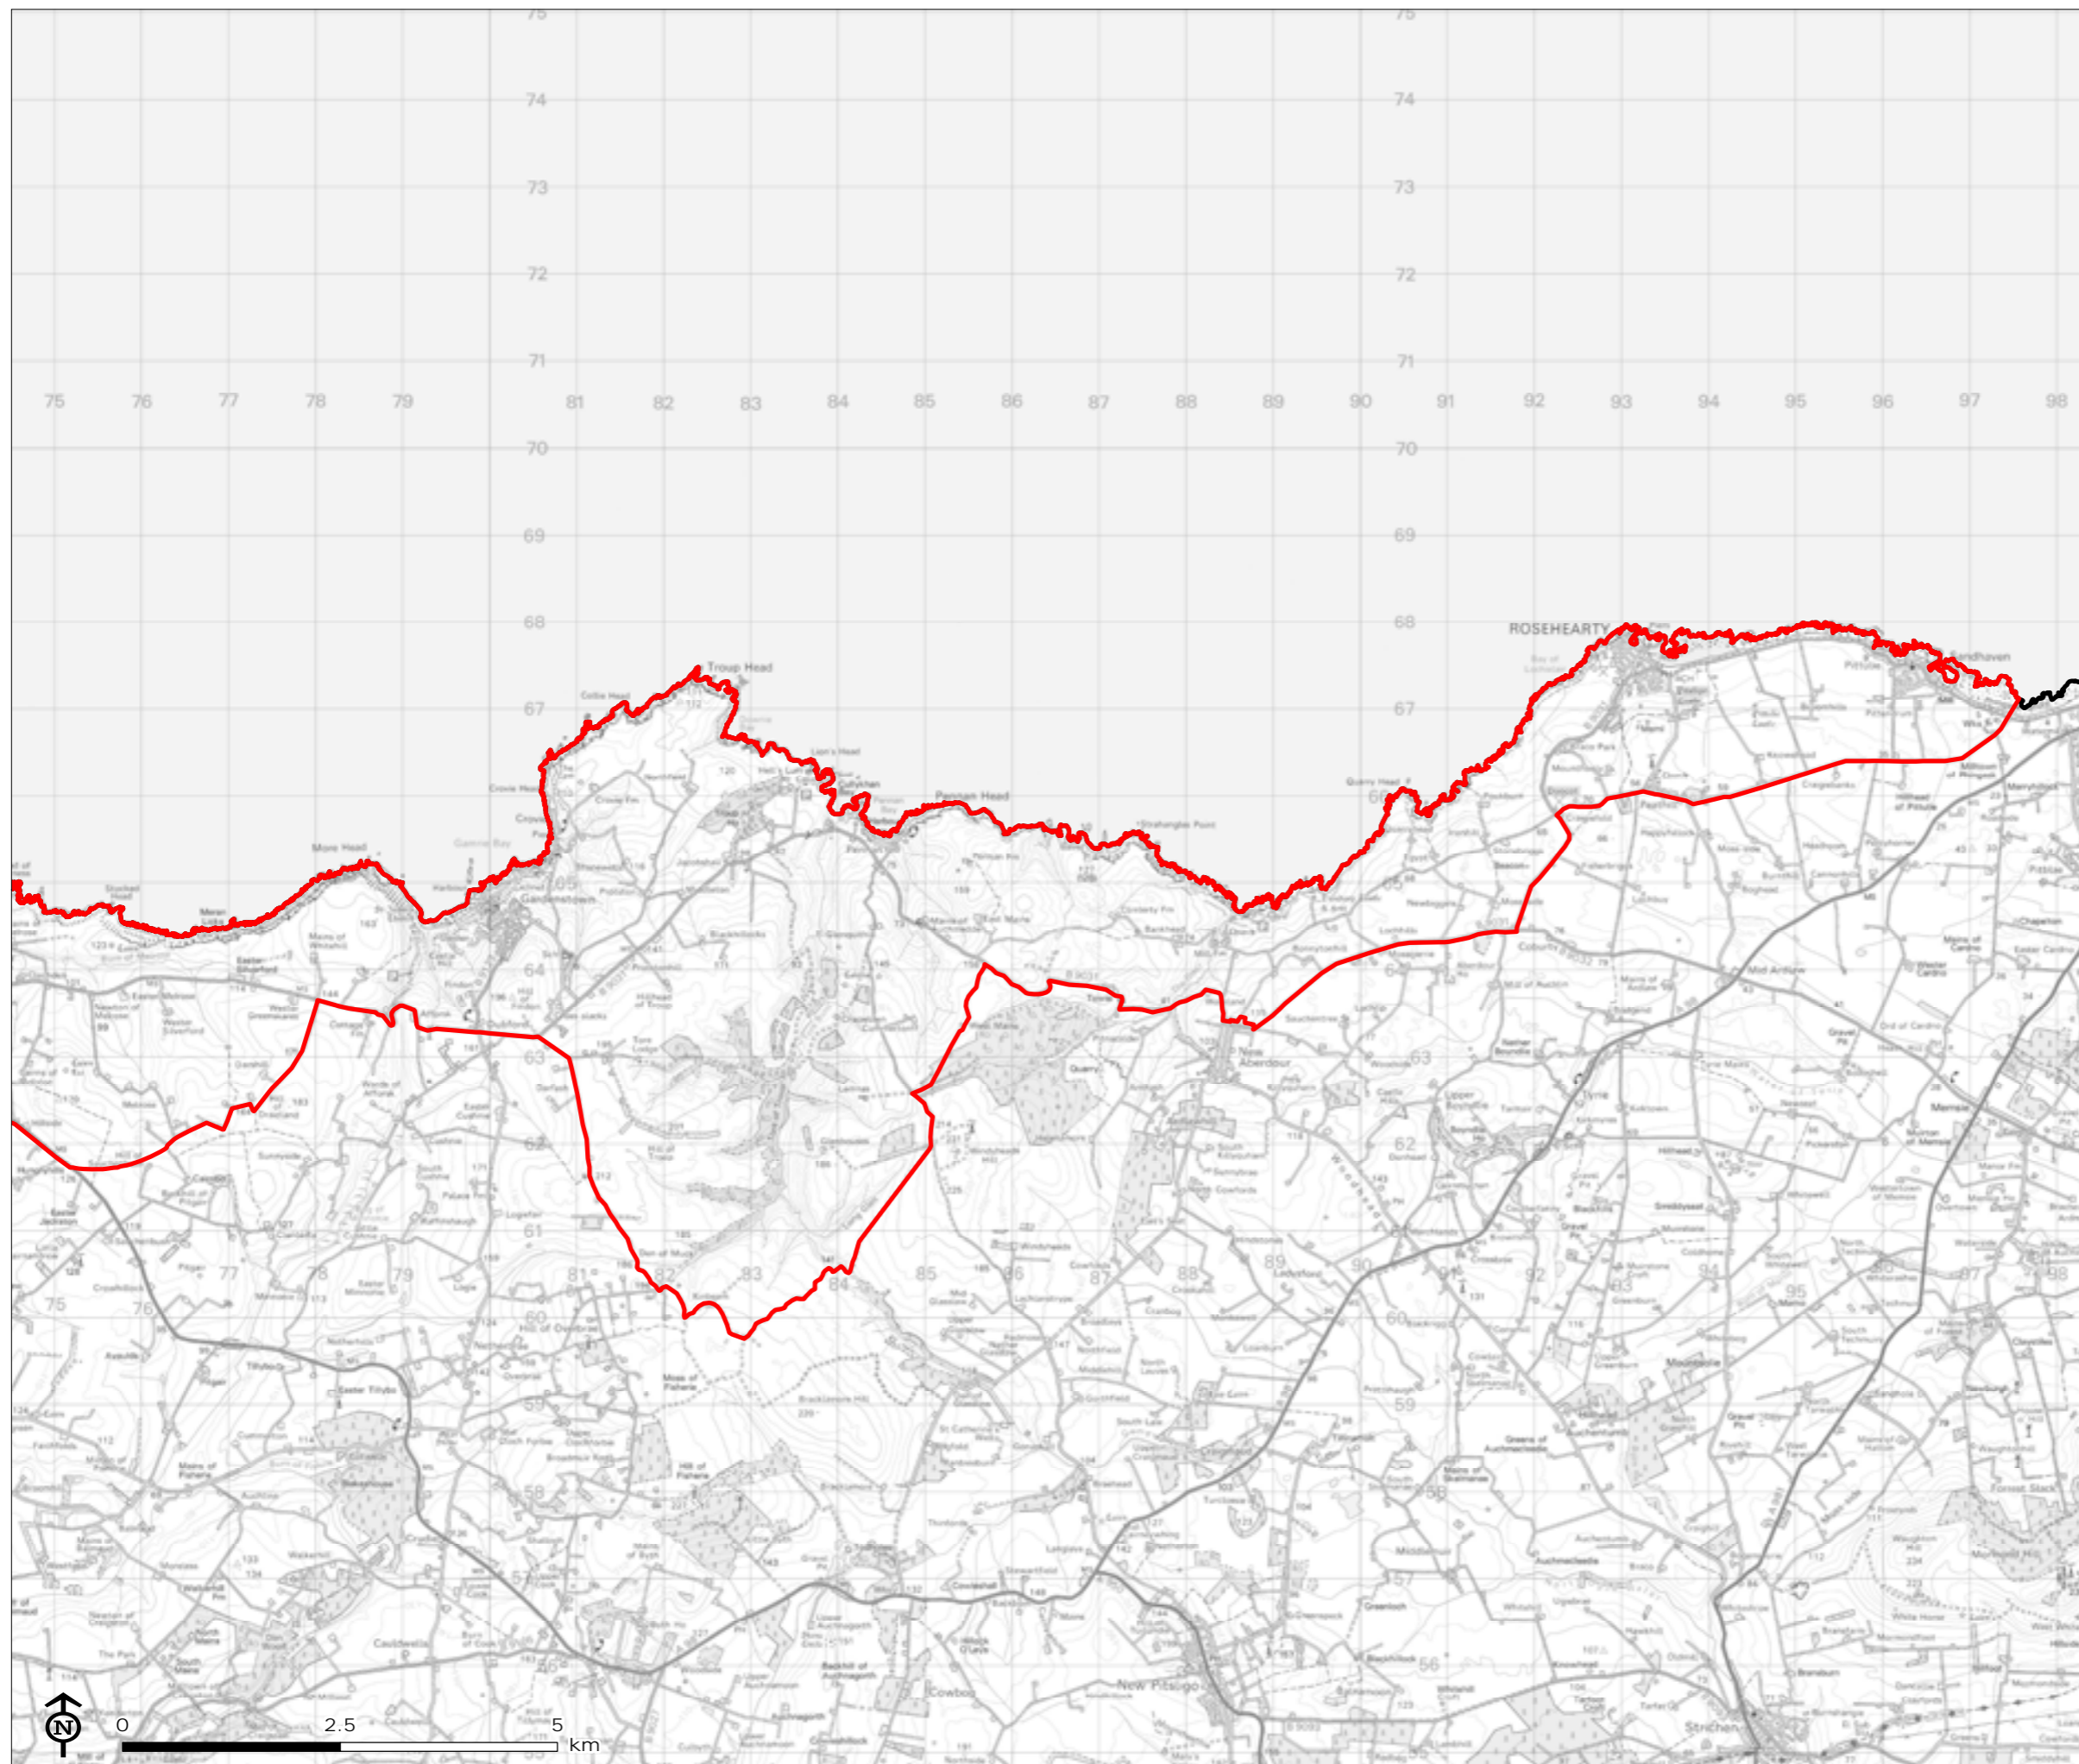

-  Study area
-  North Aberdeenshire Coast
-  Other candidate SLA

Figure 13b: North East
Aberdeenshire Coast Candidate
Special Landscape Area

-  Study area
-  North East Aberdeenshire Coast
-  Other candidate SLA

Figure 13b (i): North East
Aberdeenshire Coast Candidate
Special Landscape Area

-  Study area
-  North East Aberdeenshire Coast
-  Other candidate SLA

Figure 13b (ii): North East
Aberdeenshire Coast Candidate
Special Landscape Area

Figure 13c (i): South East
Aberdeenshire Coast Candidate
Special Landscape Area

-  Study area
-  South East Aberdeenshire Coast
-  Other candidate SLA

Figure 13d: Deveron Valley
Candidate Special Landscape
Area

-  Study area
-  Deveron Valley
-  Other candidate SLA
-  Area of Great Landscape Value

STUDY AREA
OVERVIEW MAP

Figure 13d (i): Deveron Valley
Candidate Special Landscape
Area

- Study area
- Deveron Valley
- Other candidate SLA