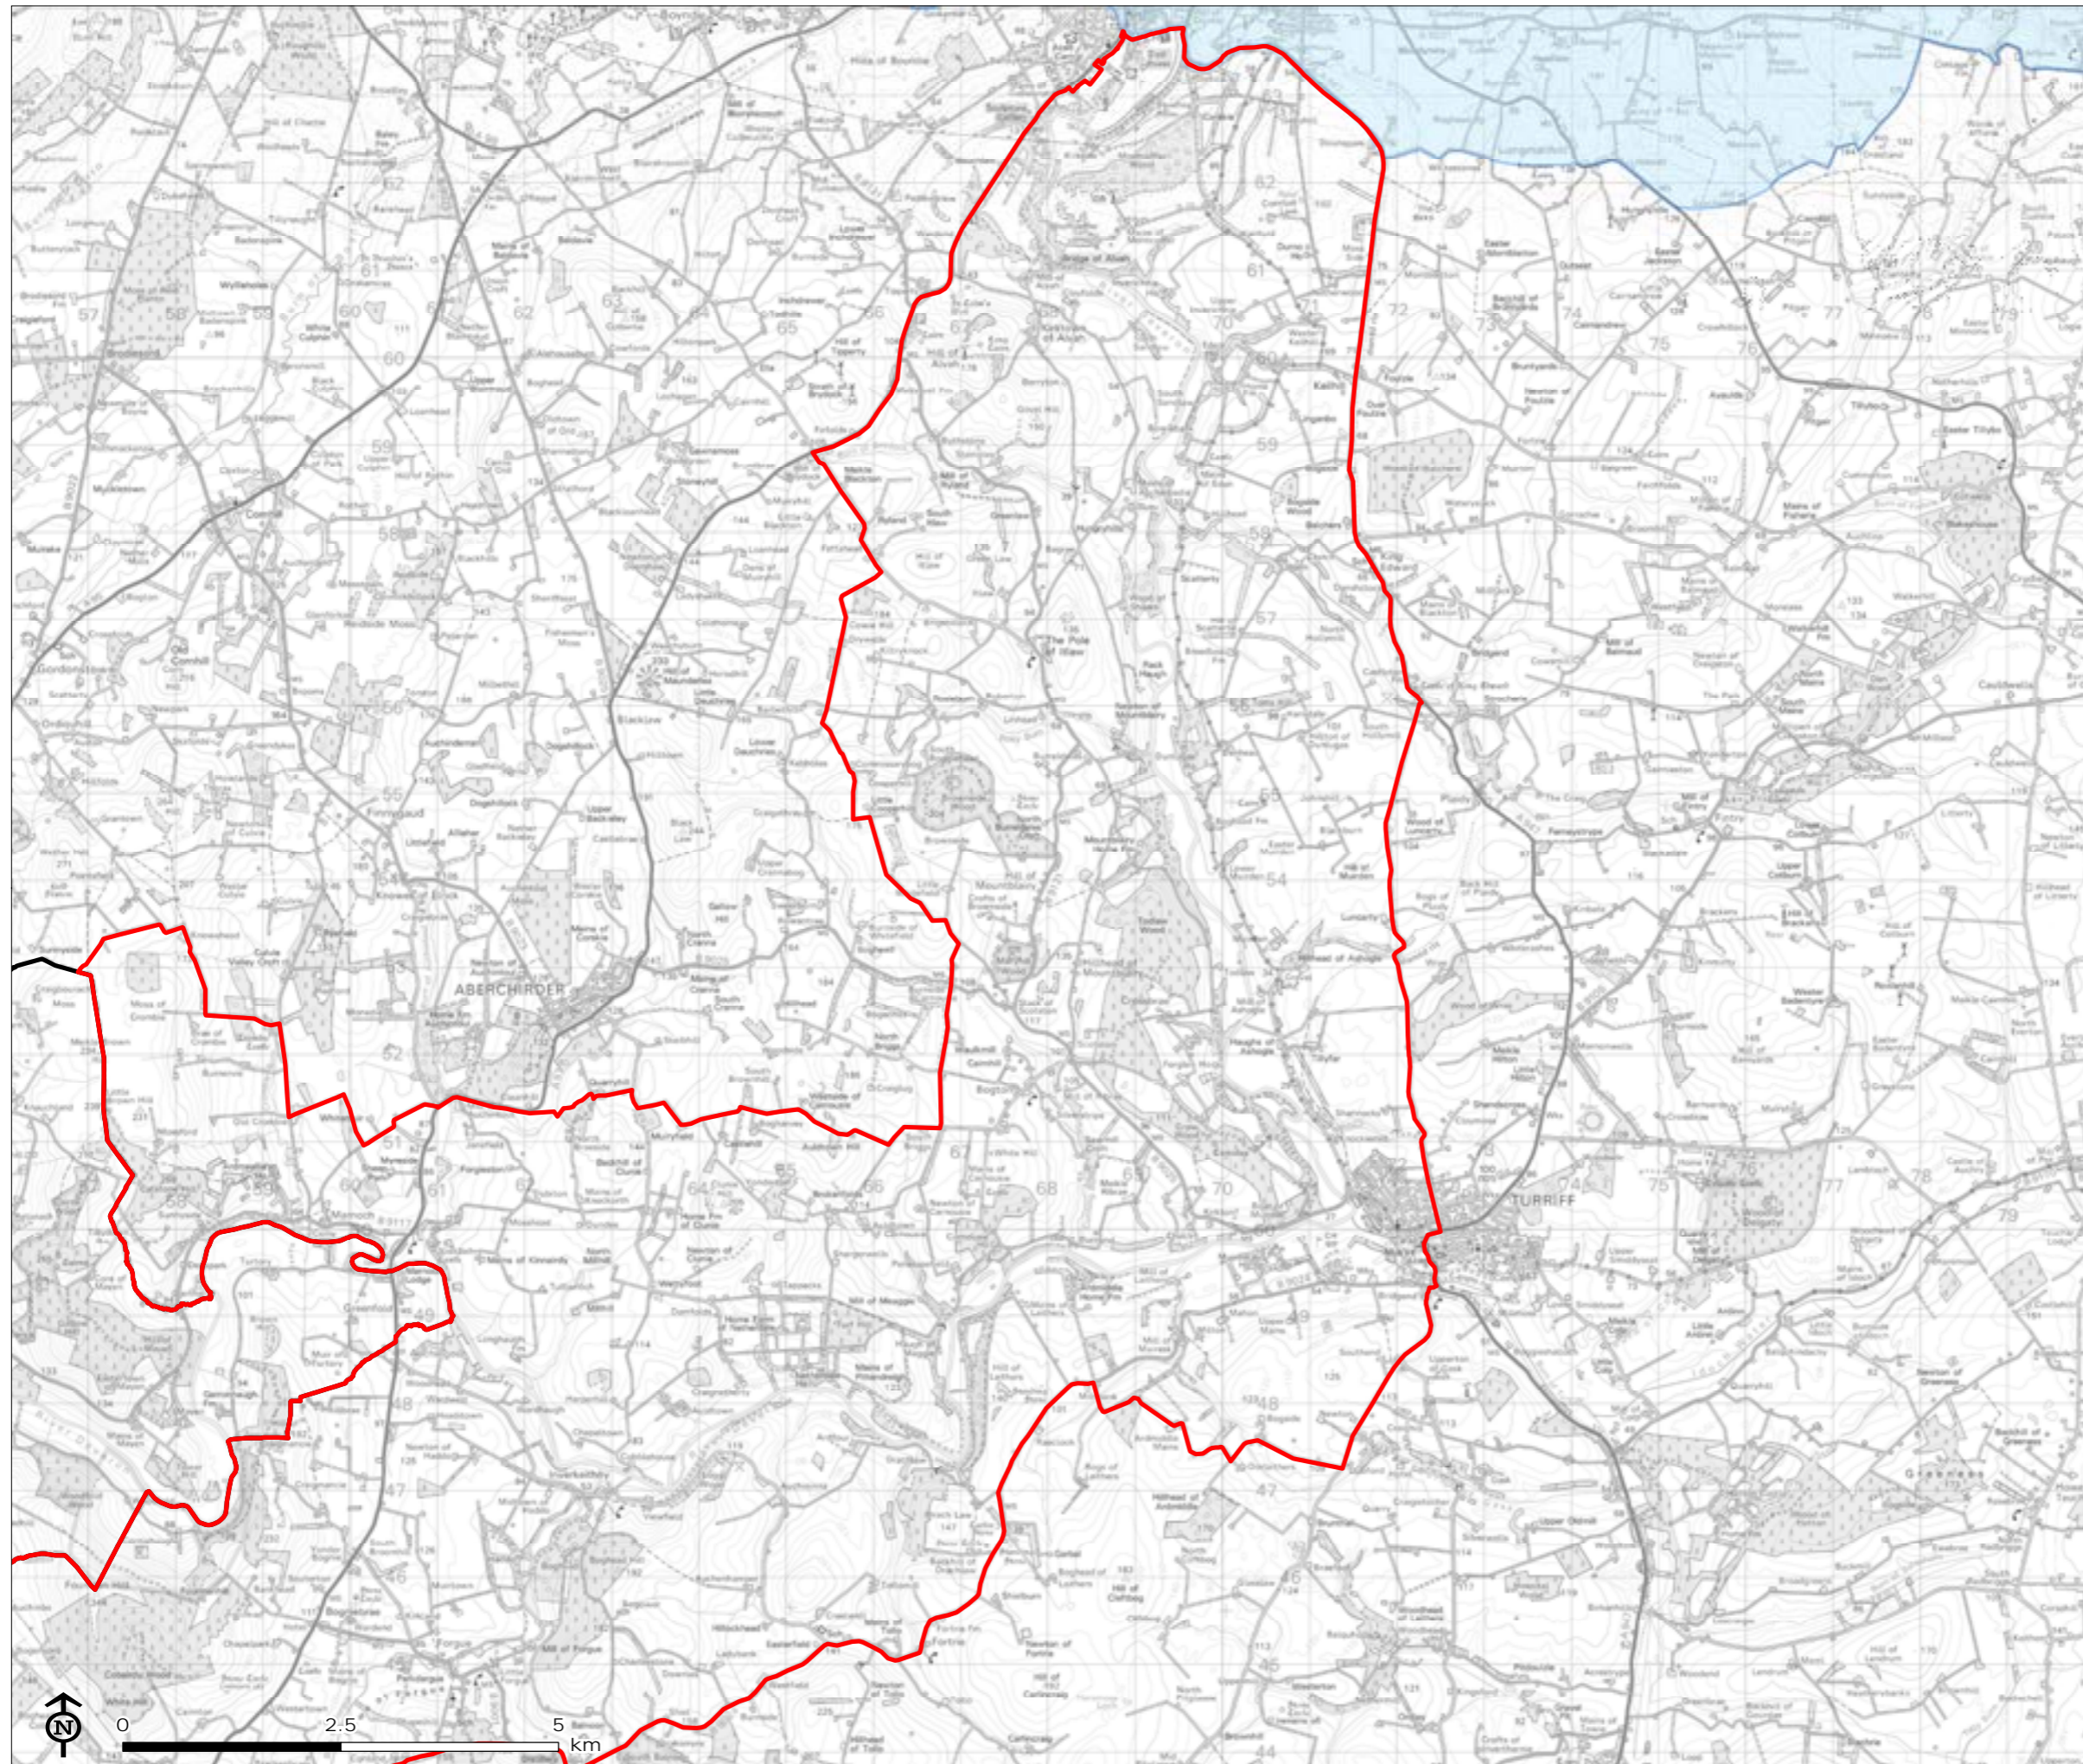

Figure 13c (i): South East
Aberdeenshire Coast Candidate
Special Landscape Area

-  Study area
-  South East Aberdeenshire Coast
-  Other candidate SLA

Figure 13d: Deveron Valley
Candidate Special Landscape
Area

-  Study area
-  Deveron Valley
-  Other candidate SLA
-  Area of Great Landscape Value

STUDY AREA
OVERVIEW MAP

Figure 13d (i): Deveron Valley
Candidate Special Landscape
Area

- Study area
- Deveron Valley
- Other candidate SLA

Figure 13e: Bennachie
Candidate Special Landscape
Area

- Study area
- Bennachie
- Other candidate SLA

STUDY AREA
OVERVIEW MAP

Figure 13f: Upper Don Valley
Candidate Special Landscape
Area

- Study area
- Upper Don Valley
- Other candidate SLA
- Area of Great Landscape Value
- Cairngorms National Park boundary

-  Study area
-  Dee Valley
-  Other candidate SLA
-  Cairngorms National Park boundary

STUDY AREA
OVERVIEW MAP

Figure 13h (i): Dee Valley
Candidate Special Landscape
Area

- Study area
- Dee Valley
- Other candidate SLA