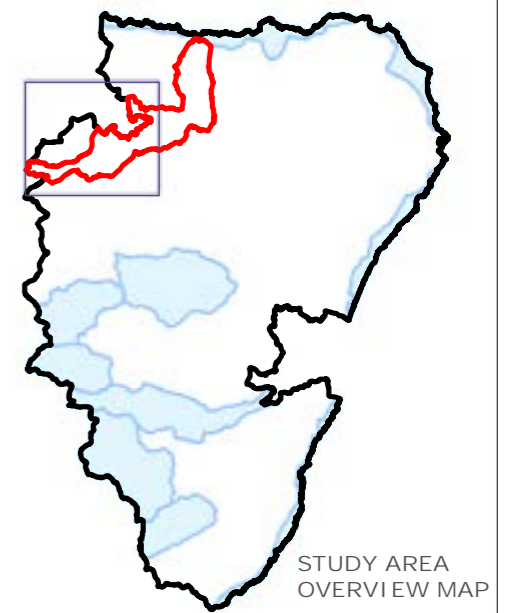

-  Study area
-  North East Aberdeenshire Coast
-  Other candidate SLA

Figure 13c: South East
Aberdeenshire Coast Candidate
Special Landscape Area

-  Study area
-  South East Aberdeenshire Coast
-  Other candidate SLA

Figure 13c (i): South East
Aberdeenshire Coast Candidate
Special Landscape Area

-  Study area
-  South East Aberdeenshire Coast
-  Other candidate SLA

Figure 13d: Deveron Valley
Candidate Special Landscape
Area

-  Study area
-  Deveron Valley
-  Other candidate SLA
-  Area of Great Landscape Value

STUDY AREA
OVERVIEW MAP

Figure 13d (i): Deveron Valley
Candidate Special Landscape
Area

- Study area
- Deveron Valley
- Other candidate SLA