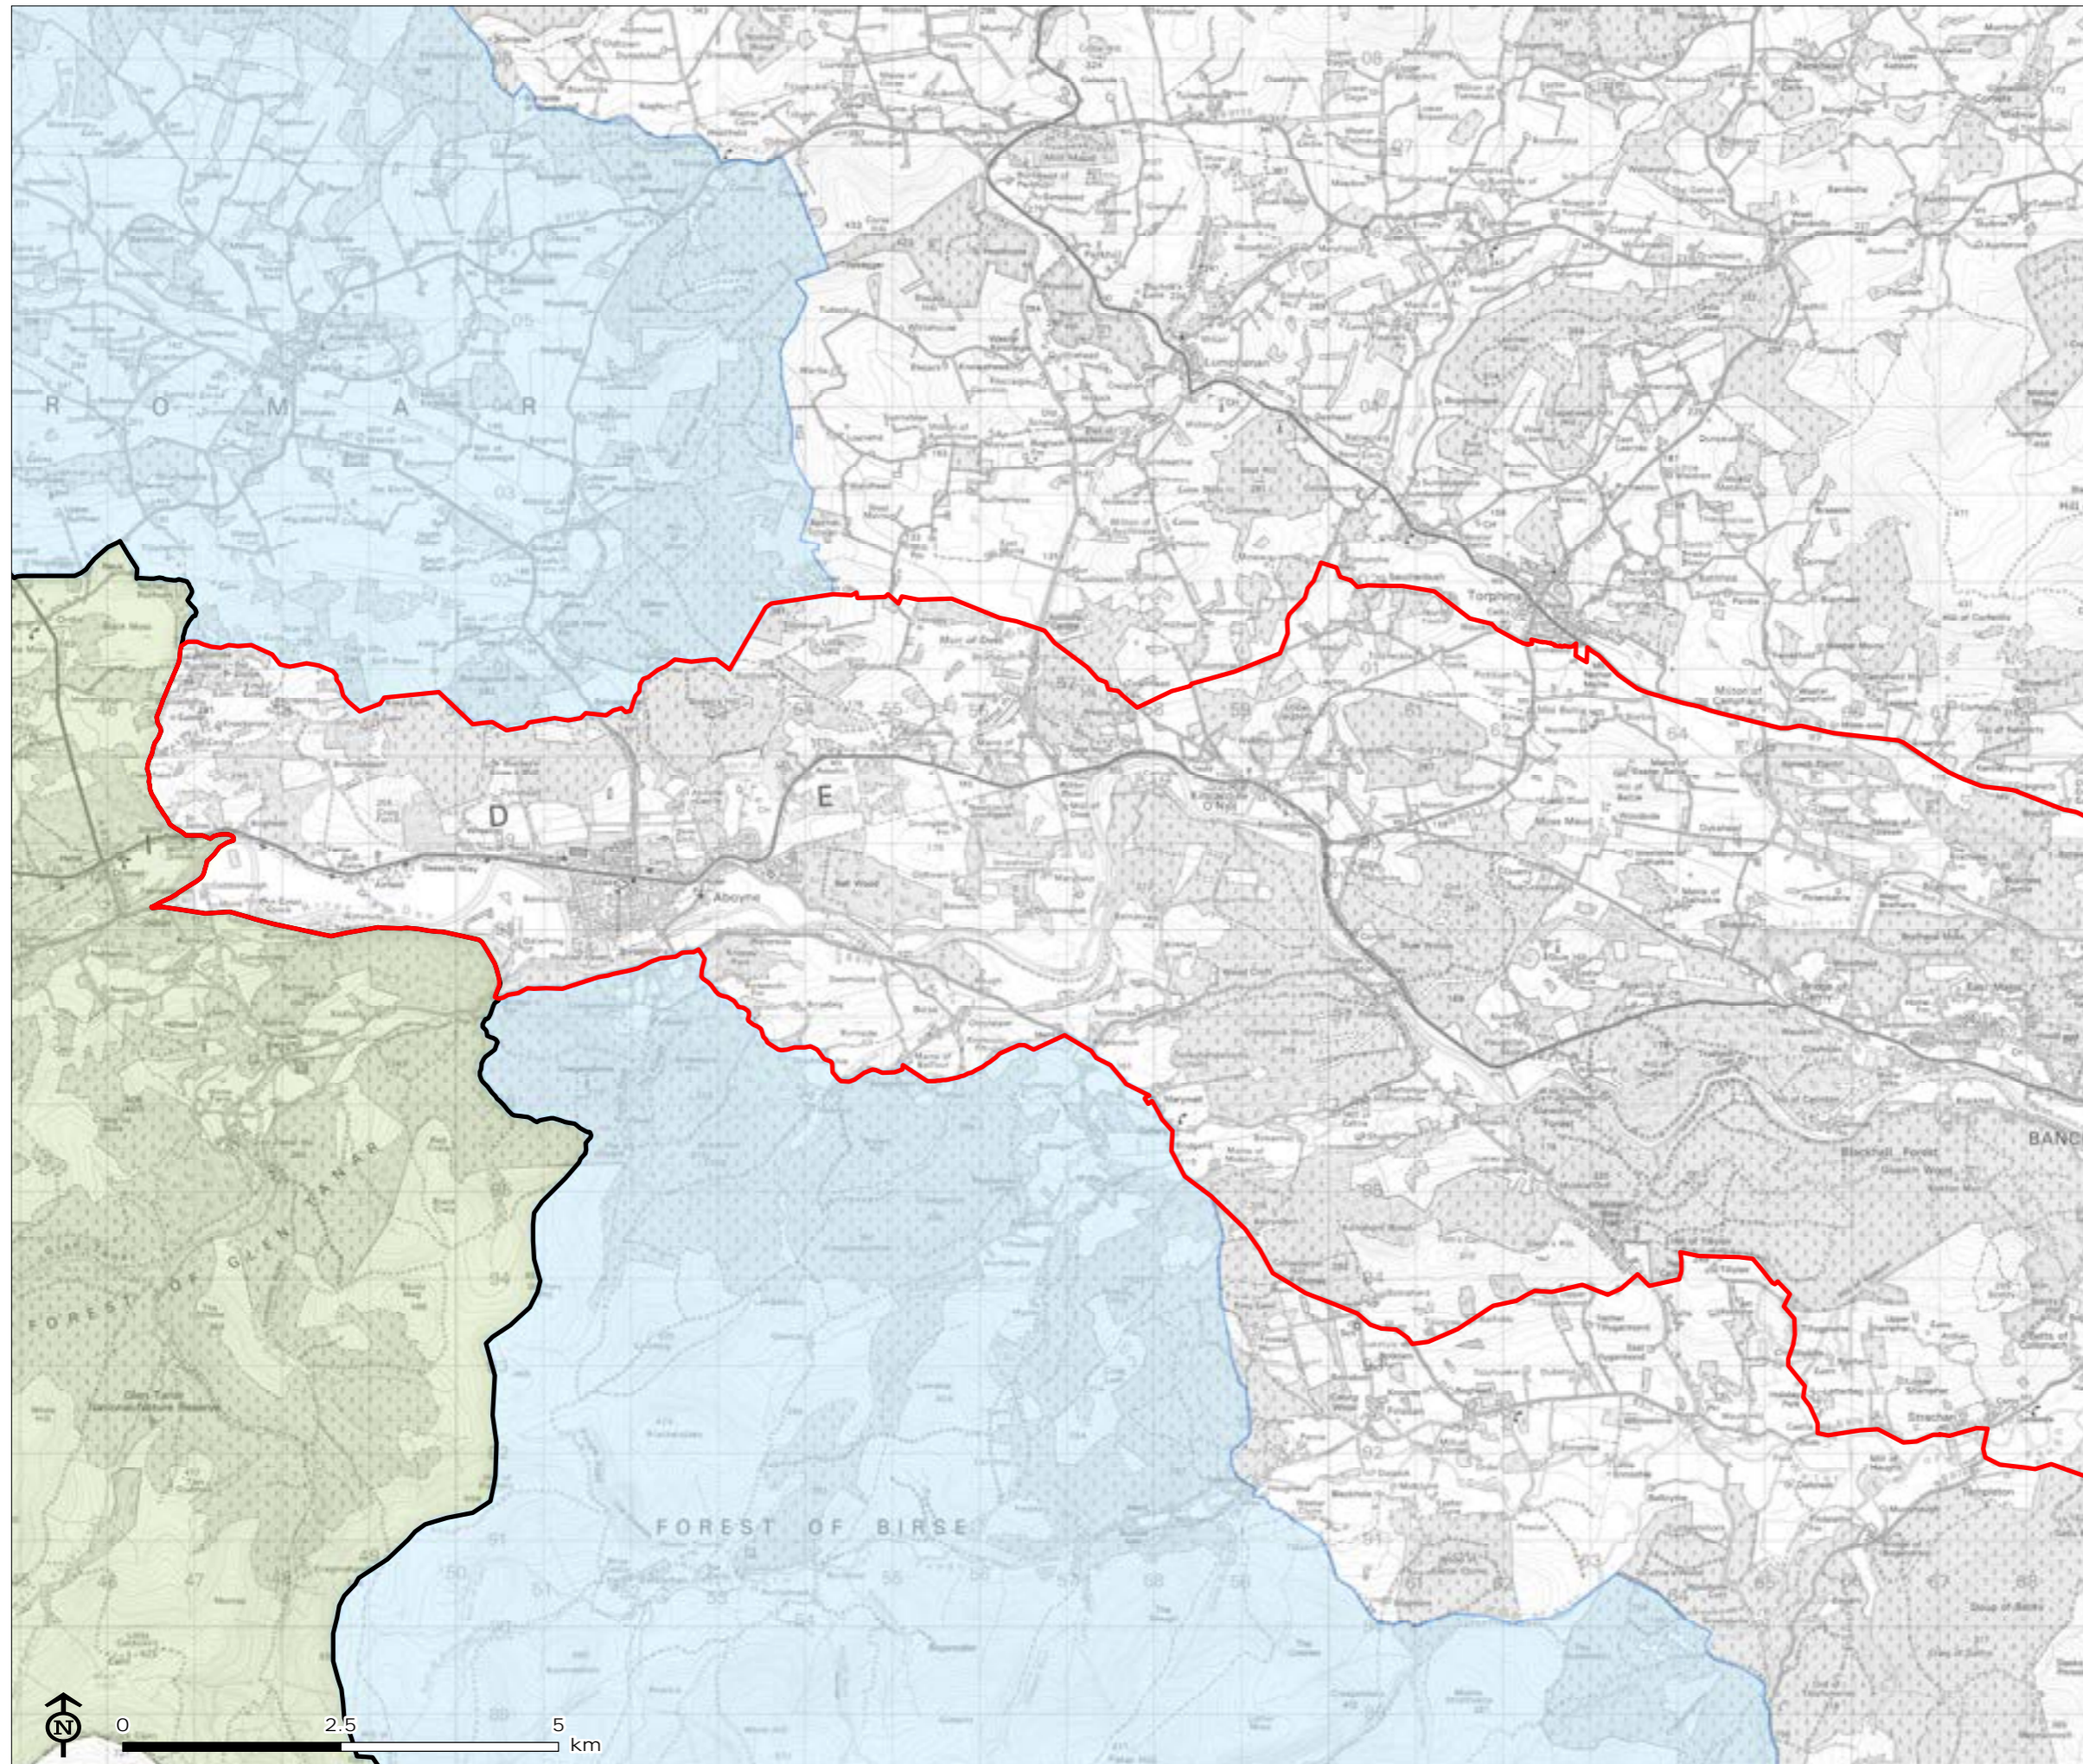

Figure 13e: Bennachie
Candidate Special Landscape
Area

- Study area
- Bennachie
- Other candidate SLA

STUDY AREA
OVERVIEW MAP

Figure 13f: Upper Don Valley
Candidate Special Landscape
Area

- Study area
- Upper Don Valley
- Other candidate SLA
- Area of Great Landscape Value
- Cairngorms National Park boundary

Figure 13g: Howe of Cromar
Candidate Special Landscape
Area

- Study area
- Howe of Cromar
- Other candidate SLA
- Cairngorms National Park boundary

Figure 13h: Dee Valley
Candidate Special Landscape
Area

-  Study area
-  Dee Valley
-  Other candidate SLA
-  Cairngorms National Park boundary

STUDY AREA
OVERVIEW MAP

Figure 13h (i): Dee Valley
Candidate Special Landscape
Area

- Study area
- Dee Valley
- Other candidate SLA

Figure 13i: Clachnaben and Forest of Birse Candidate Special Landscape Area

-  Study area
-  Clachnaben and Forest of Birse
-  Other candidate SLA
-  Cairngorms National Park boundary

Figure 13j: Braes of the Mearns
Candidate Special Landscape
Area