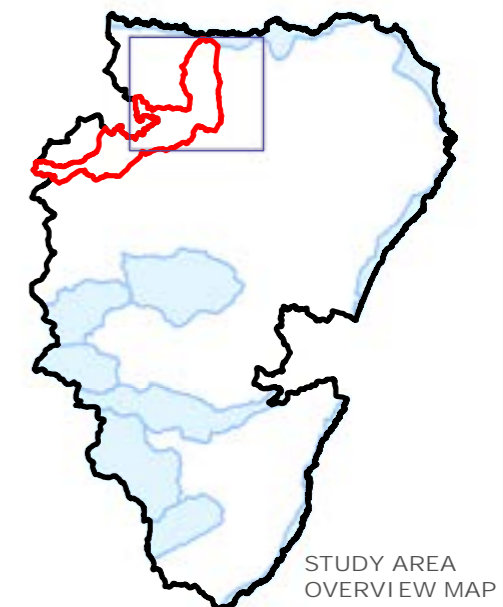

Figure 13c (i): South East
Aberdeenshire Coast Candidate
Special Landscape Area

-  Study area
-  South East Aberdeenshire Coast
-  Other candidate SLA

Figure 13d: Deveron Valley
Candidate Special Landscape
Area

-  Study area
-  Deveron Valley
-  Other candidate SLA
-  Area of Great Landscape Value

STUDY AREA
OVERVIEW MAP

Figure 13d (i): Deveron Valley
Candidate Special Landscape
Area

- Study area
- Deveron Valley
- Other candidate SLA

Figure 13e: Bennachie
Candidate Special Landscape
Area

- Study area
- Bennachie
- Other candidate SLA

STUDY AREA
OVERVIEW MAP

Figure 13f: Upper Don Valley
Candidate Special Landscape
Area

- Study area
- Upper Don Valley
- Other candidate SLA
- Area of Great Landscape Value
- Cairngorms National Park boundary

Figure 13g: Howe of Cromar
Candidate Special Landscape
Area

- Study area
- Howe of Cromar
- Other candidate SLA
- Cairngorms National Park boundary

Figure 13h: Dee Valley
Candidate Special Landscape
Area