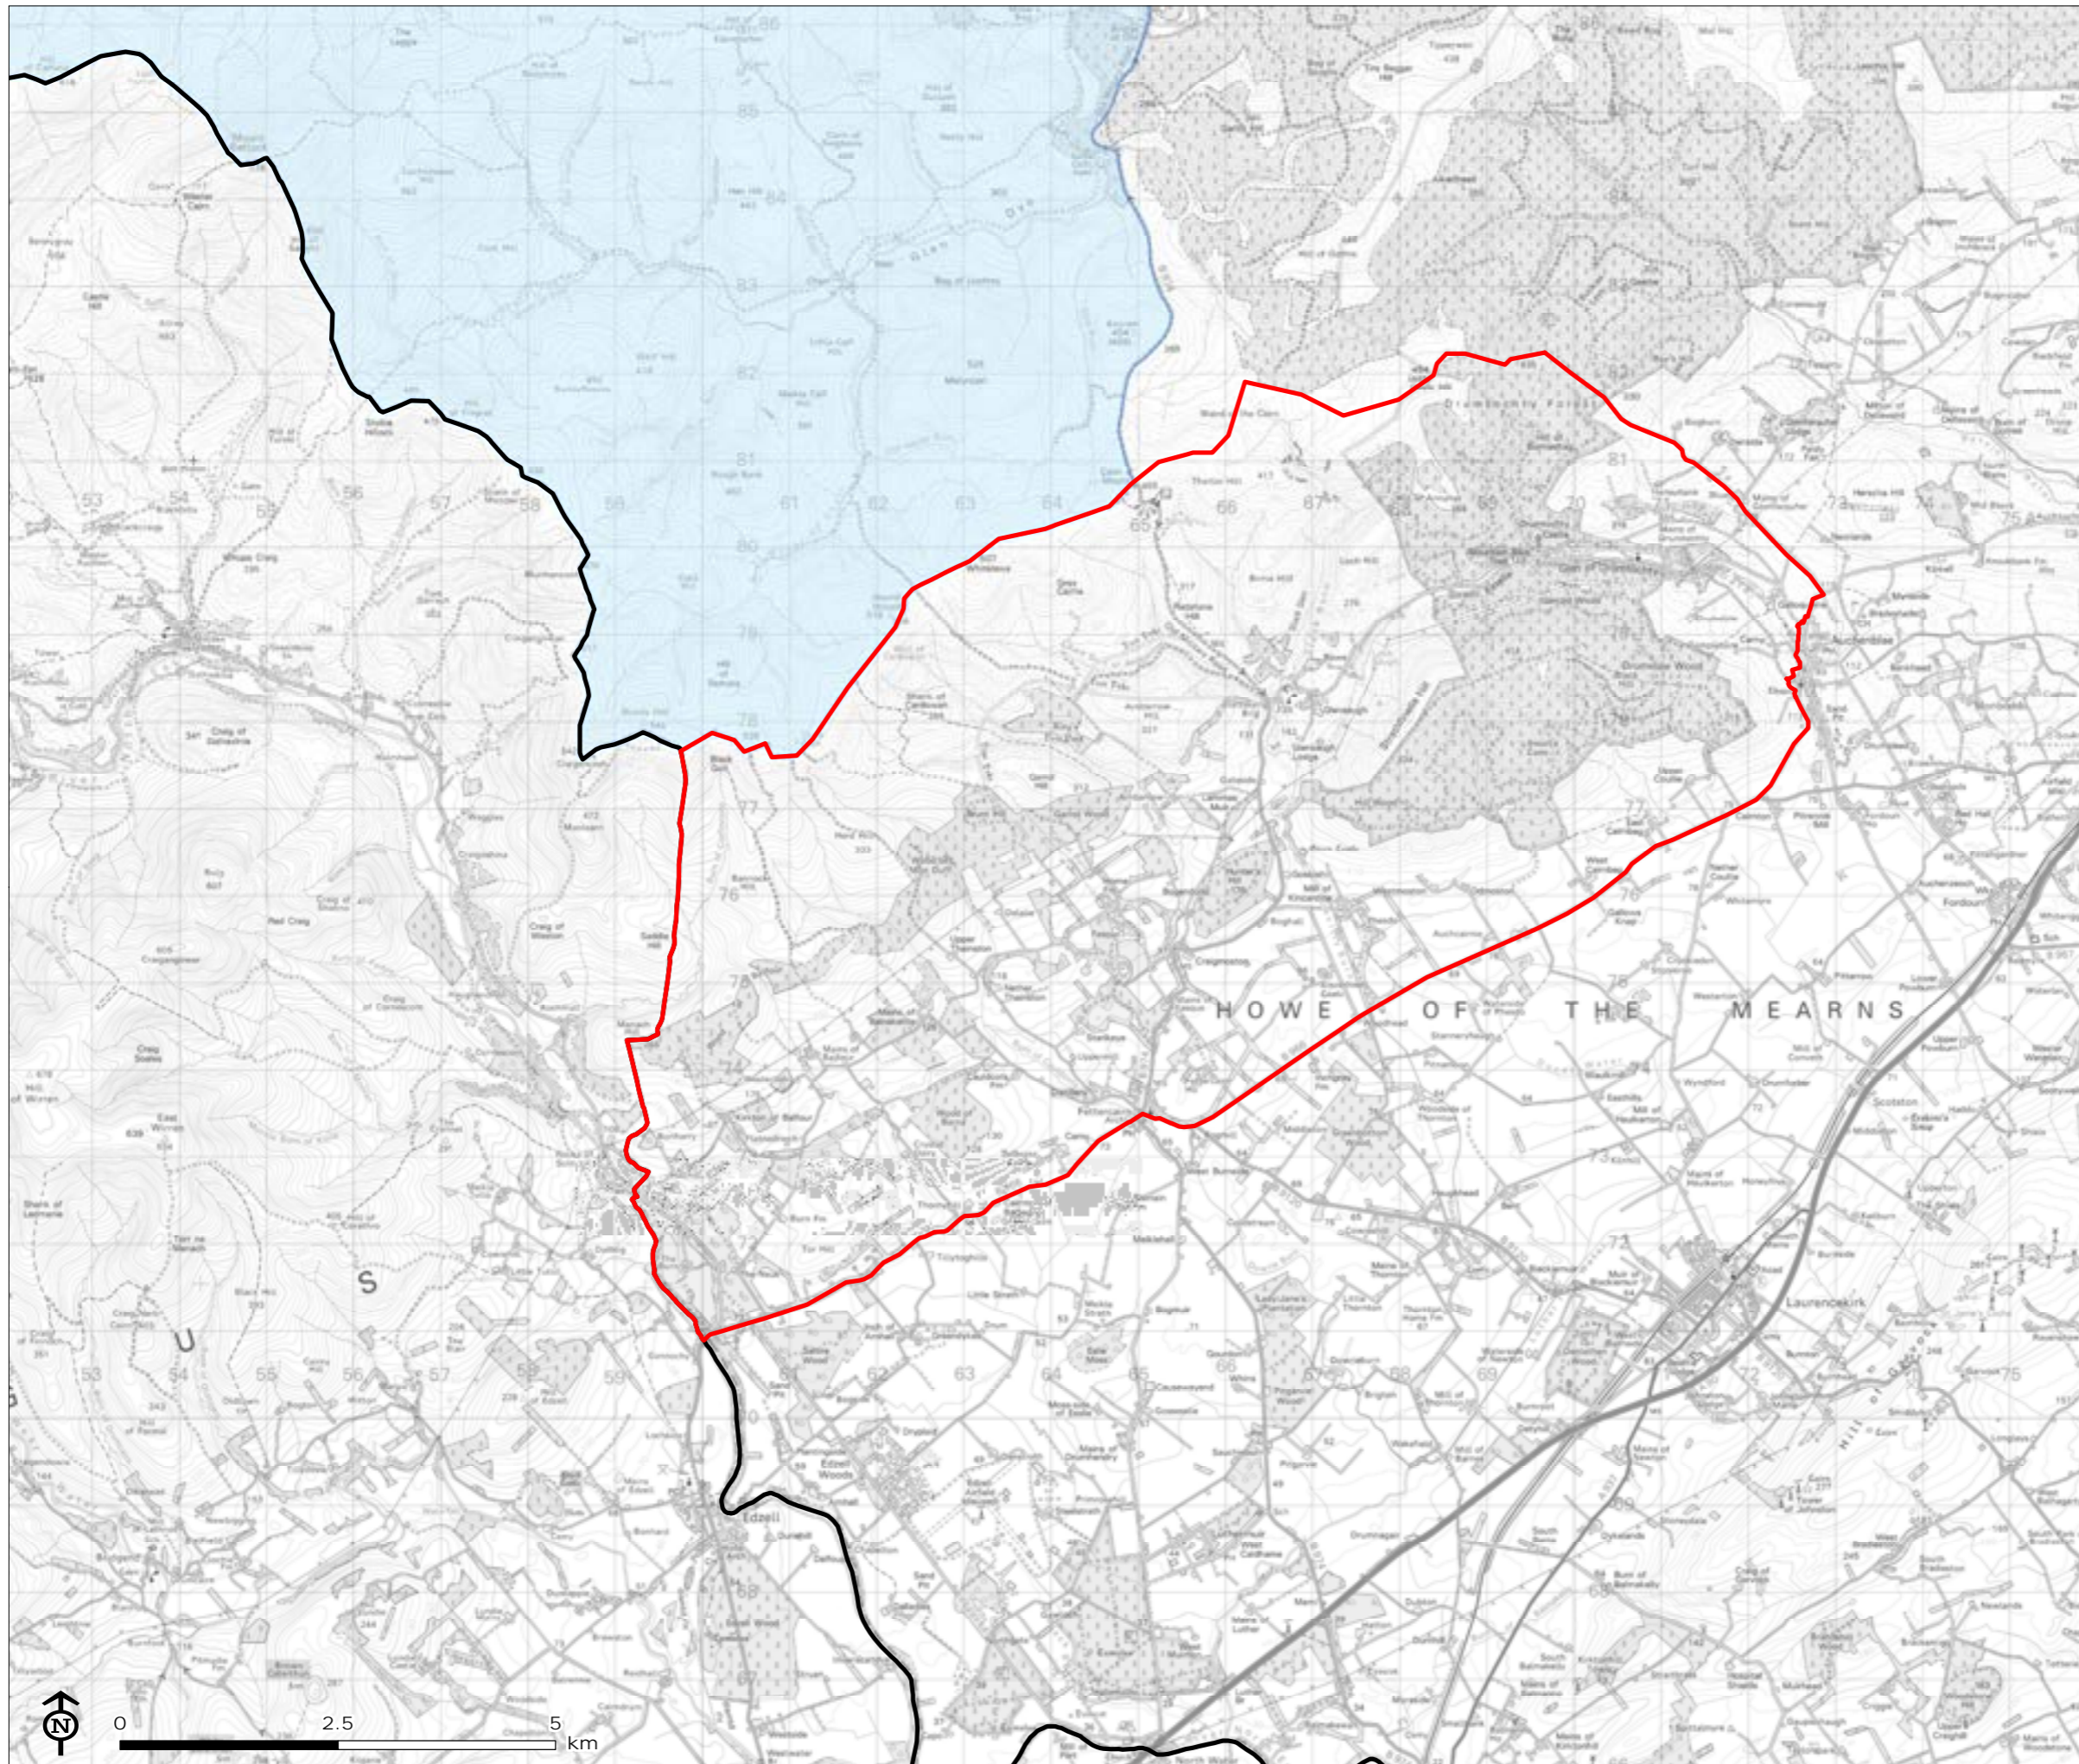

Figure 13g: Howe of Cromar
Candidate Special Landscape
Area

- Study area
- Howe of Cromar
- Other candidate SLA
- Cairngorms National Park boundary

Figure 13h: Dee Valley
Candidate Special Landscape
Area

-  Study area
-  Dee Valley
-  Other candidate SLA
-  Cairngorms National Park boundary

STUDY AREA
OVERVIEW MAP

Figure 13h (i): Dee Valley
Candidate Special Landscape
Area

- Study area
- Dee Valley
- Other candidate SLA

Figure 13i: Clachnaben and Forest of Birse Candidate Special Landscape Area

-  Study area
-  Clachnaben and Forest of Birse
-  Other candidate SLA
-  Cairngorms National Park boundary

Figure 13j: Braes of the Mearns
Candidate Special Landscape
Area

- Study area
- Braes of the Mearns
- Other candidate SLA