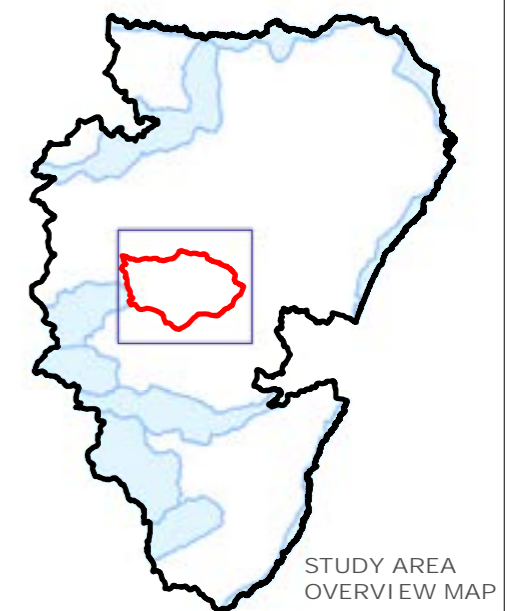

Figure 13c (i): South East
Aberdeenshire Coast Candidate
Special Landscape Area

-  Study area
-  South East Aberdeenshire Coast
-  Other candidate SLA

Figure 13d: Deveron Valley
Candidate Special Landscape
Area

-  Study area
-  Deveron Valley
-  Other candidate SLA
-  Area of Great Landscape Value

STUDY AREA
OVERVIEW MAP

Figure 13d (i): Deveron Valley
Candidate Special Landscape
Area

- Study area
- Deveron Valley
- Other candidate SLA

Figure 13e: Bennachie
Candidate Special Landscape
Area

- Study area
- Bennachie
- Other candidate SLA

STUDY AREA
OVERVIEW MAP

Figure 13f: Upper Don Valley
Candidate Special Landscape
Area

- Study area
- Upper Don Valley
- Other candidate SLA
- Area of Great Landscape Value
- Cairngorms National Park boundary

Figure 13g: Howe of Cromar
Candidate Special Landscape
Area

- Study area
- Howe of Cromar
- Other candidate SLA
- Cairngorms National Park boundary

Figure 13h: Dee Valley
Candidate Special Landscape
Area