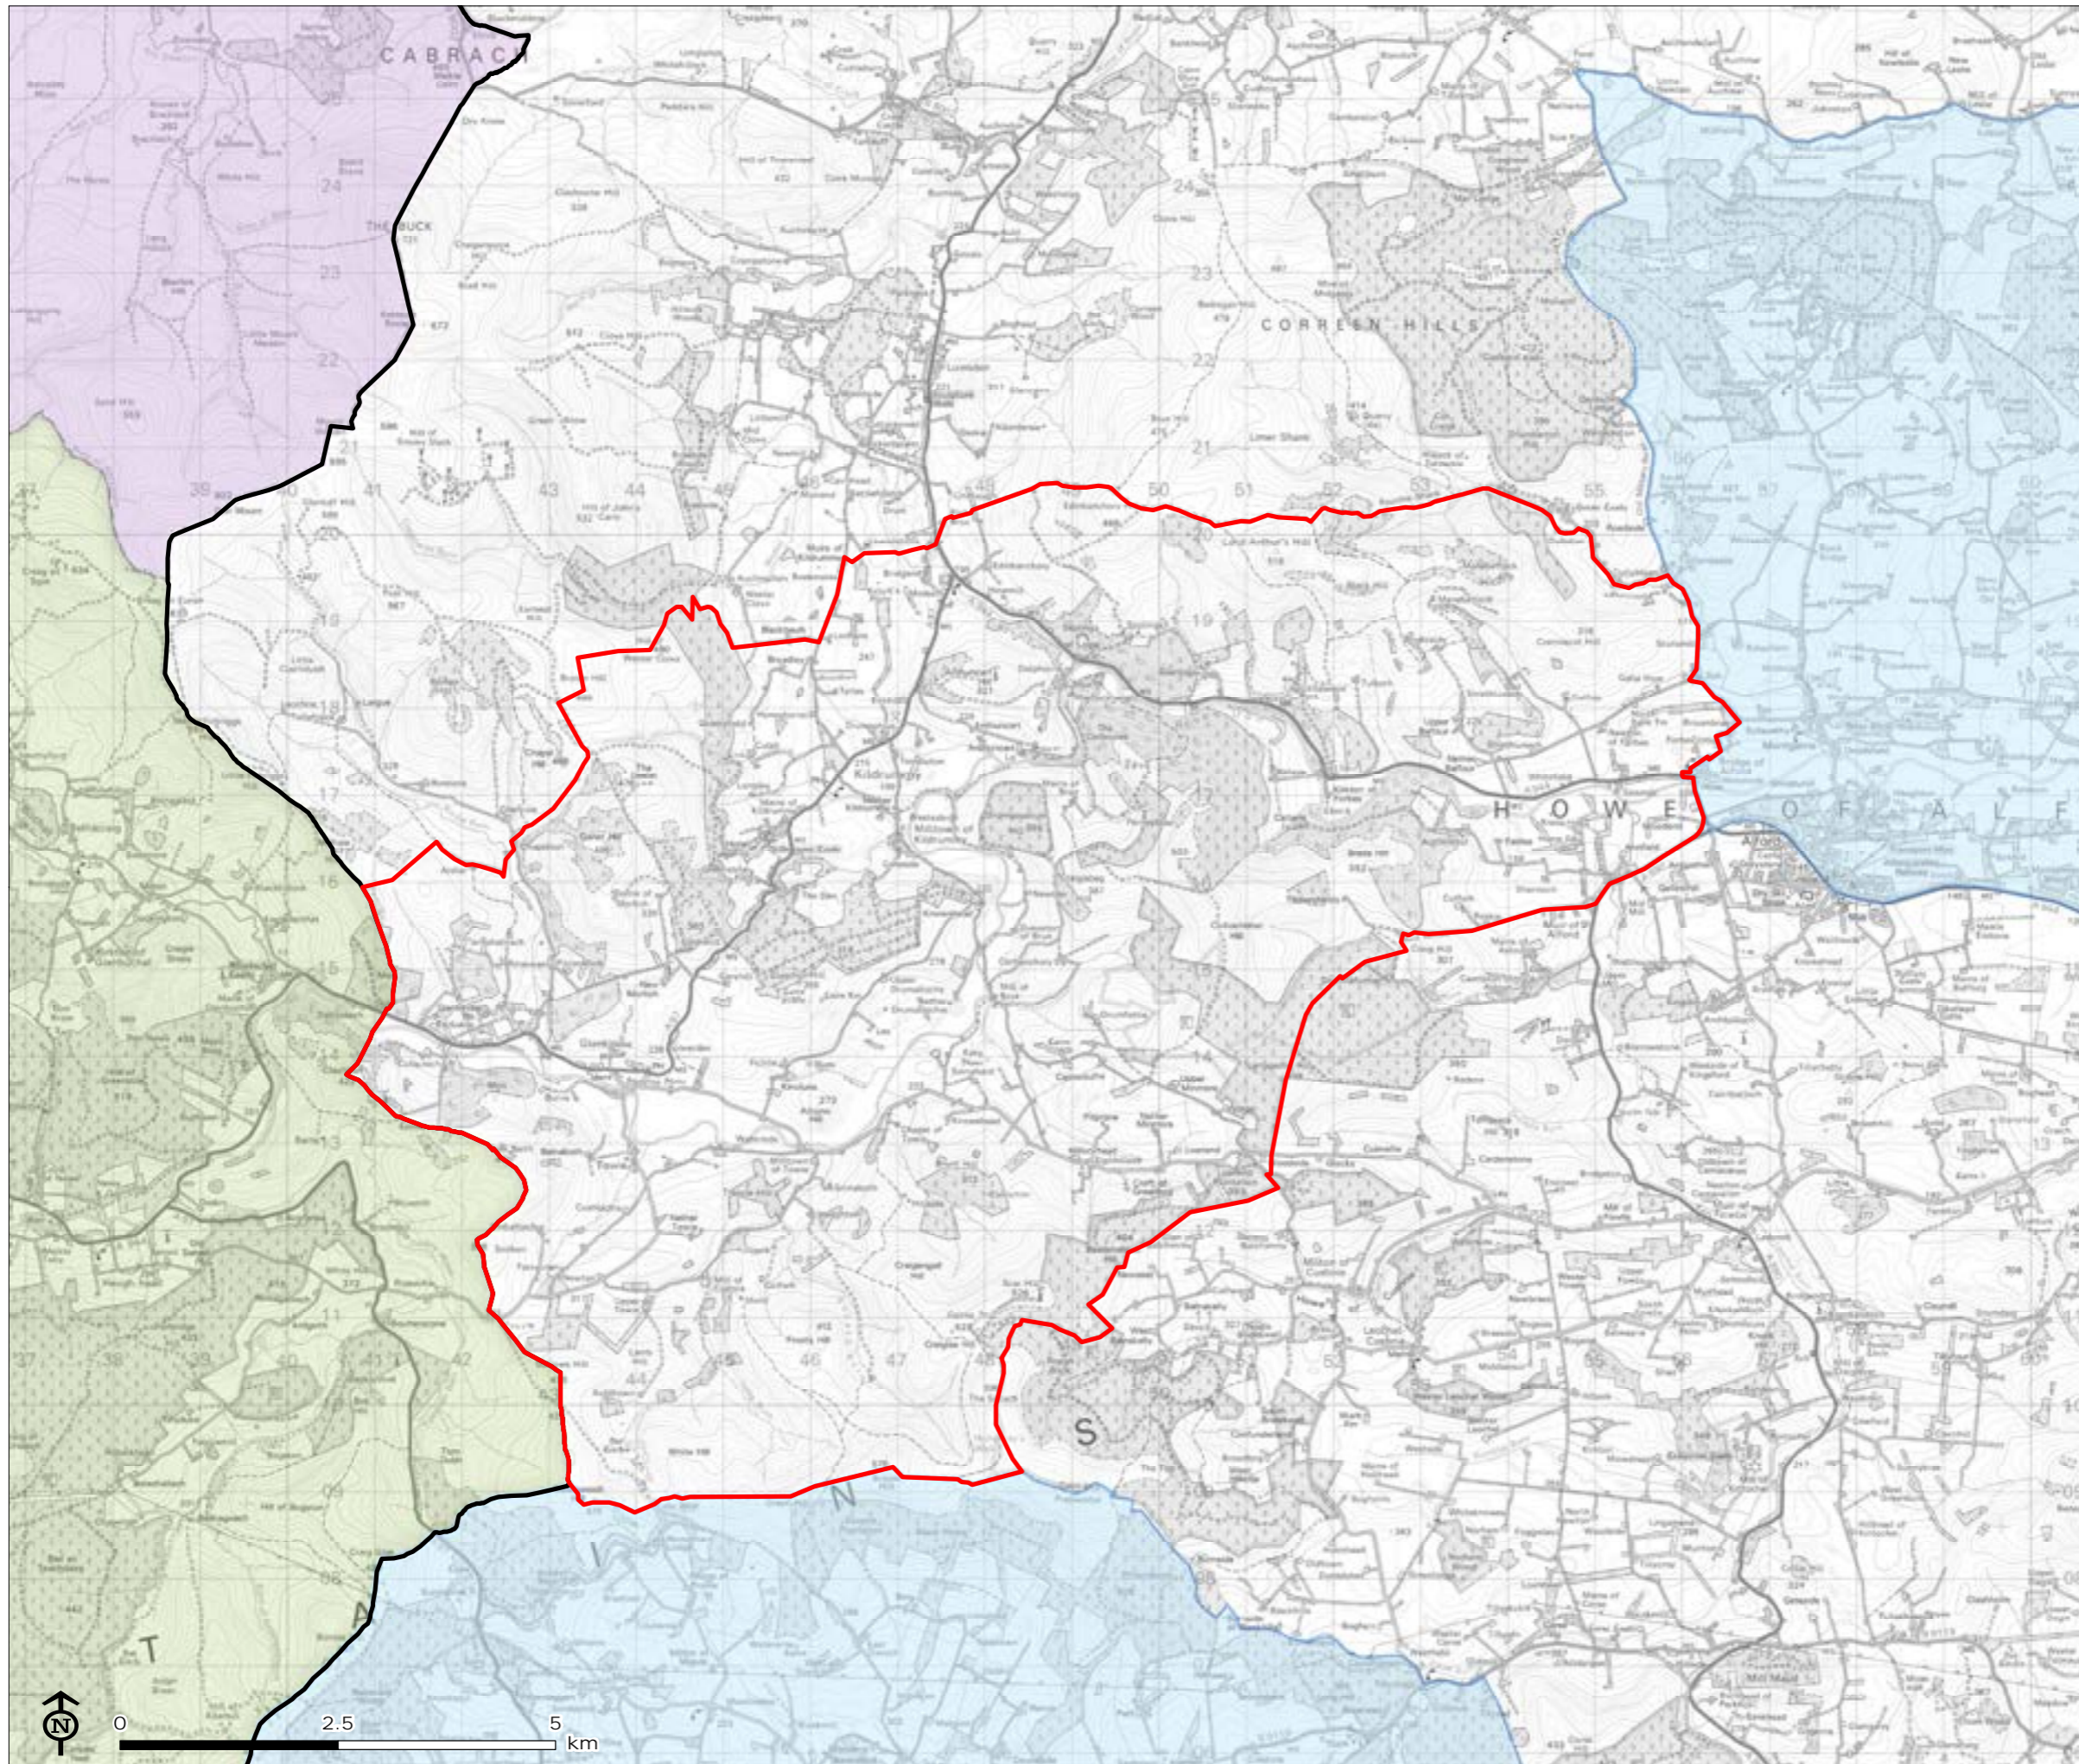

Figure 13c (i): South East
Aberdeenshire Coast Candidate
Special Landscape Area

-  Study area
-  South East Aberdeenshire Coast
-  Other candidate SLA

Figure 13d: Deveron Valley
Candidate Special Landscape
Area

-  Study area
-  Deveron Valley
-  Other candidate SLA
-  Area of Great Landscape Value

STUDY AREA
OVERVIEW MAP

Figure 13d (i): Deveron Valley
Candidate Special Landscape
Area

- Study area
- Deveron Valley
- Other candidate SLA

Figure 13e: Bennachie
Candidate Special Landscape
Area

- Study area
- Bennachie
- Other candidate SLA

STUDY AREA
OVERVIEW MAP

Figure 13f: Upper Don Valley
Candidate Special Landscape
Area

- Study area
- Upper Don Valley
- Other candidate SLA
- Area of Great Landscape Value
- Cairngorms National Park boundary

-  Study area
-  Dee Valley
-  Other candidate SLA
-  Cairngorms National Park boundary

STUDY AREA
OVERVIEW MAP

Figure 13h (i): Dee Valley
Candidate Special Landscape
Area

- Study area
- Dee Valley
- Other candidate SLA