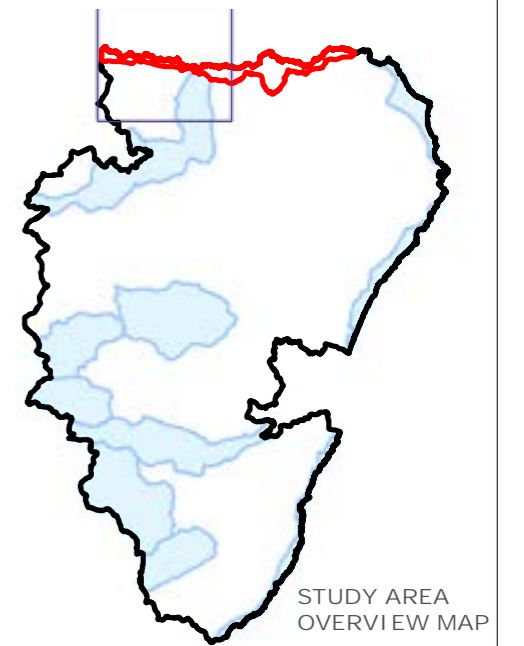

Figure 13a: North
Aberdeenshire Coast Candidate
Special Landscape Area

- Study area
- North Aberdeenshire Coast
- Other candidate SLA
- Area of Great Landscape Value

Figure 13a (i): North
Aberdeenshire Coast Candidate
Special Landscape Area

-  Study area
-  North Aberdeenshire Coast
-  Other candidate SLA

Figure 13b: North East
Aberdeenshire Coast Candidate
Special Landscape Area

-  Study area
-  North East Aberdeenshire Coast
-  Other candidate SLA

-  Study area
-  Dee Valley
-  Other candidate SLA
-  Cairngorms National Park boundary

STUDY AREA
OVERVIEW MAP

Figure 13h (i): Dee Valley
Candidate Special Landscape
Area

- Study area
- Dee Valley
- Other candidate SLA

- Study area
- Braes of the Mearns
- Other candidate SLA