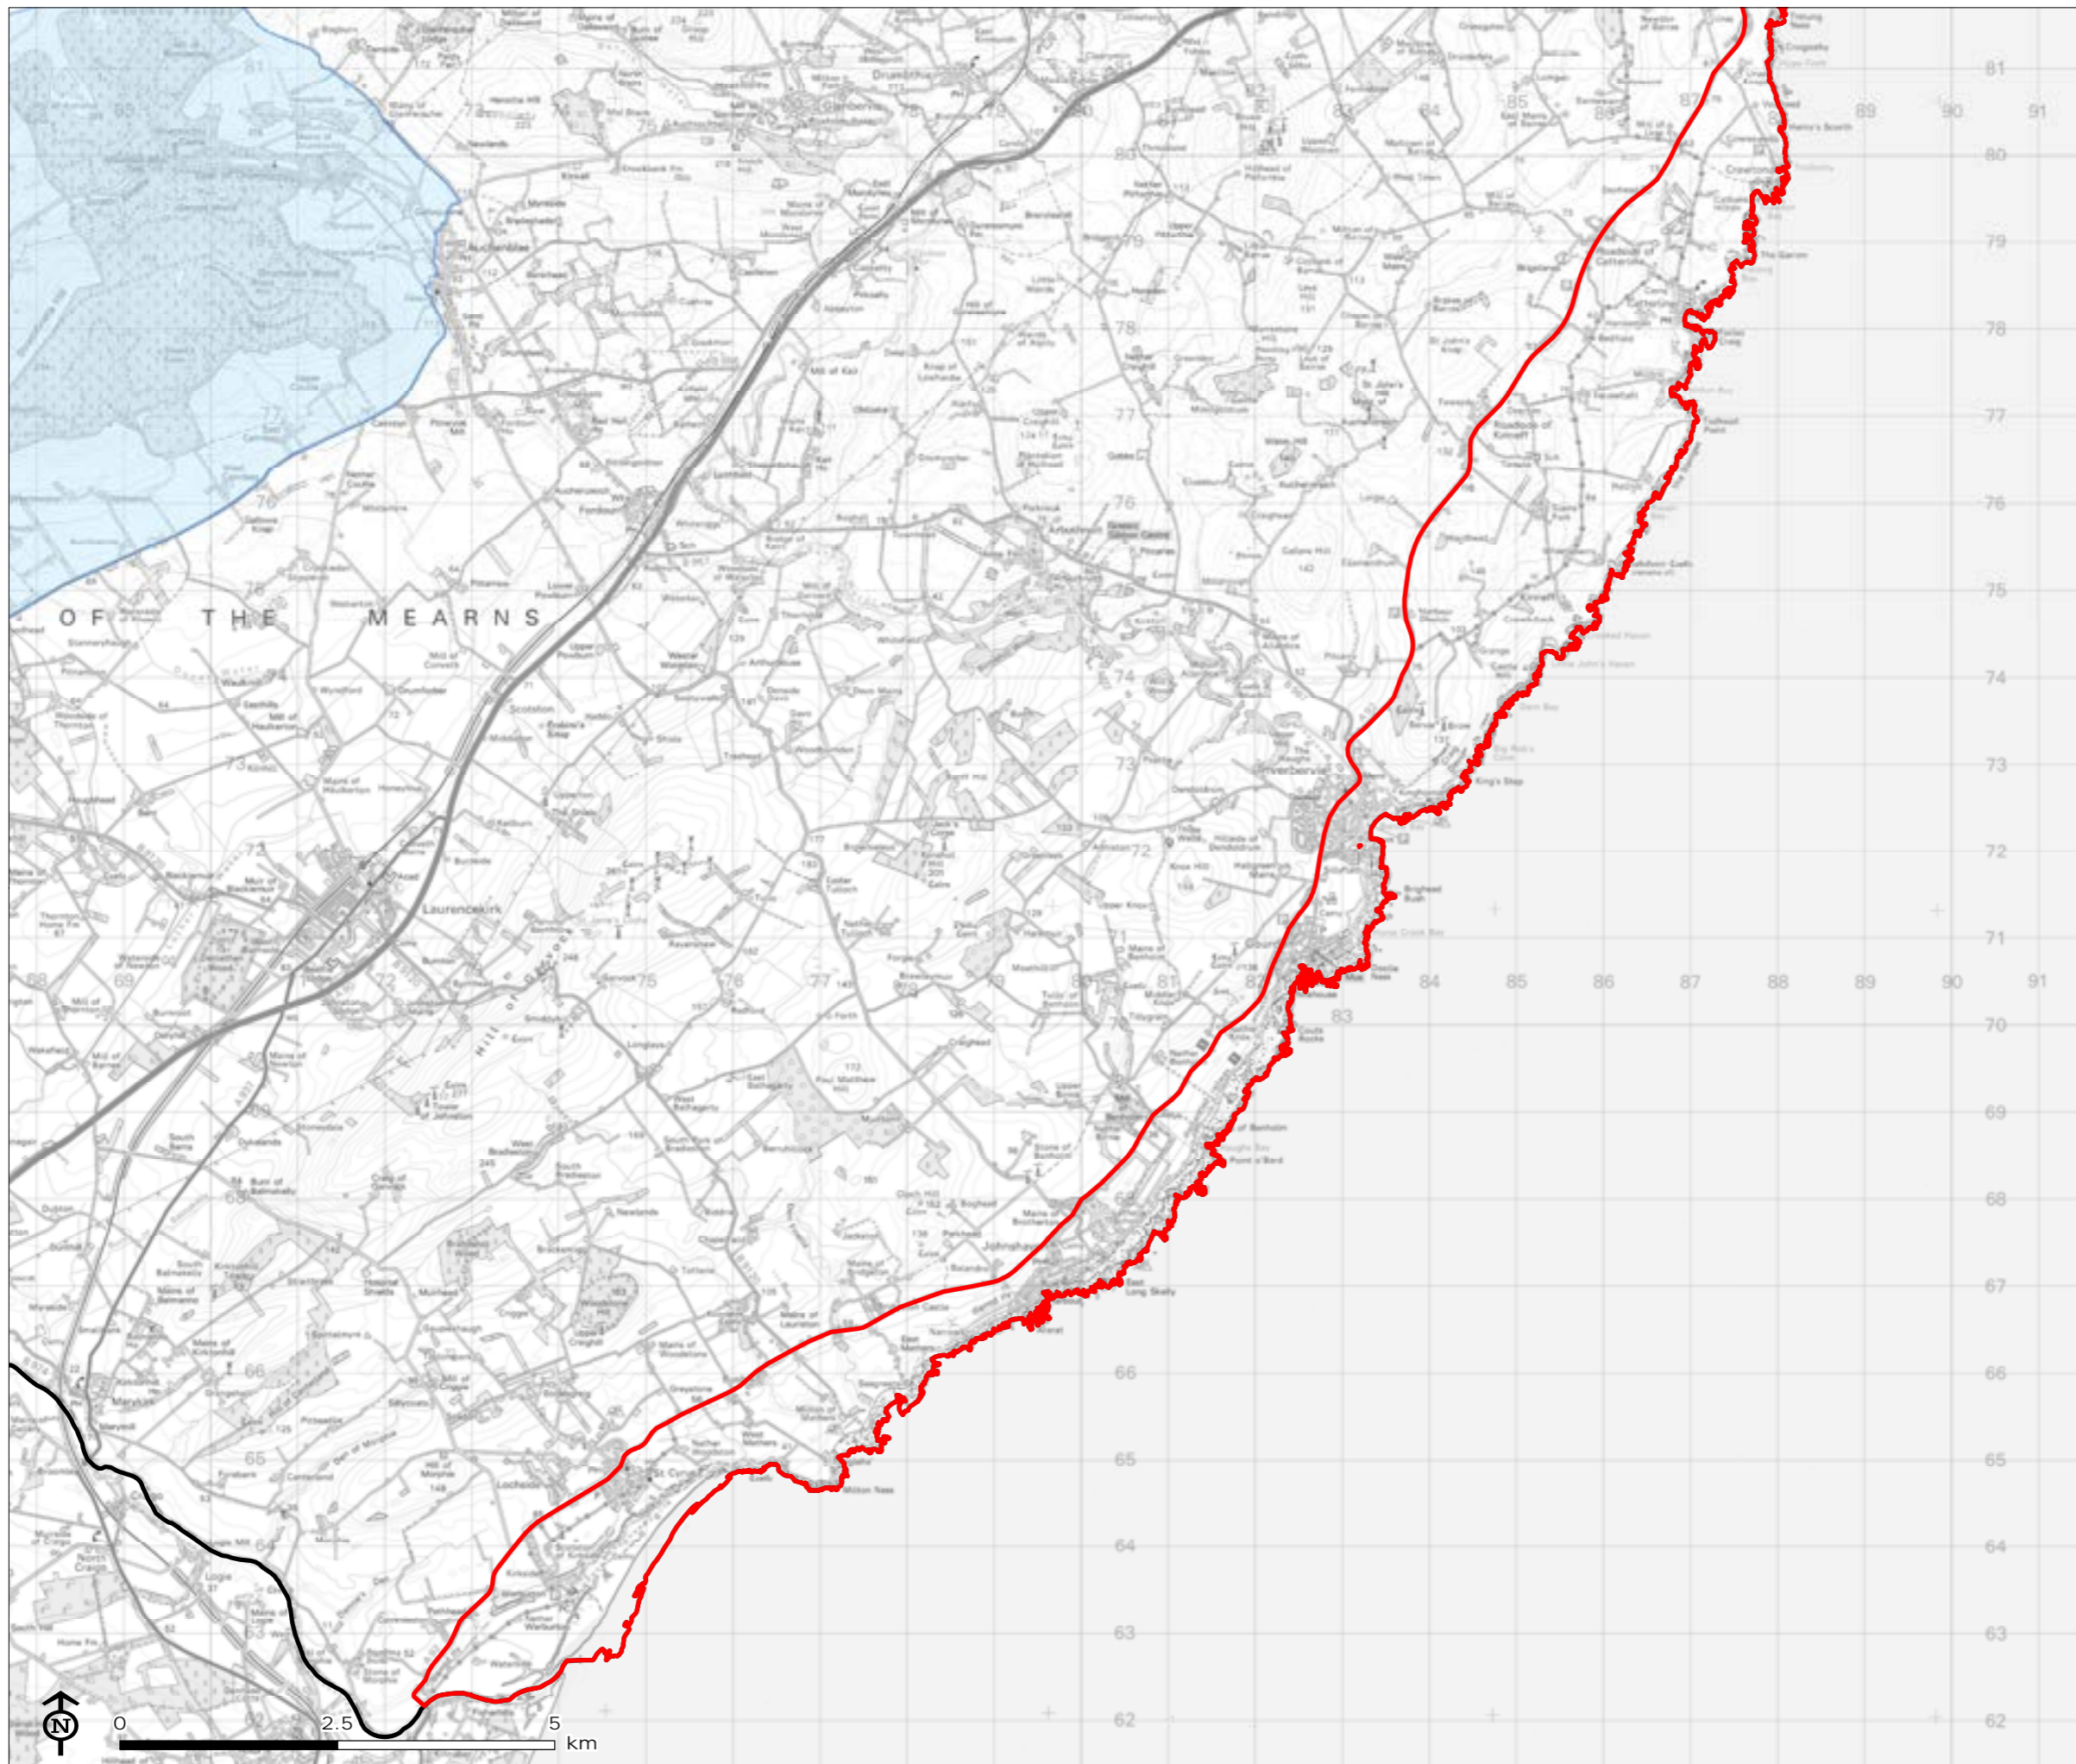

-  Study area
-  North East Aberdeenshire Coast
-  Other candidate SLA

Figure 13c: South East
Aberdeenshire Coast Candidate
Special Landscape Area

-  Study area
-  South East Aberdeenshire Coast
-  Other candidate SLA

Figure 13c (i): South East
Aberdeenshire Coast Candidate
Special Landscape Area

-  Study area
-  South East Aberdeenshire Coast
-  Other candidate SLA

Figure 13d: Deveron Valley
Candidate Special Landscape
Area

-  Study area
-  Deveron Valley
-  Other candidate SLA
-  Area of Great Landscape Value

STUDY AREA
OVERVIEW MAP

Figure 13d (i): Deveron Valley
Candidate Special Landscape
Area

- Study area
- Deveron Valley
- Other candidate SLA

Figure 13g: Howe of Cromar
Candidate Special Landscape
Area

- Study area
- Howe of Cromar
- Other candidate SLA
- Cairngorms National Park boundary

Figure 13h: Dee Valley
Candidate Special Landscape
Area