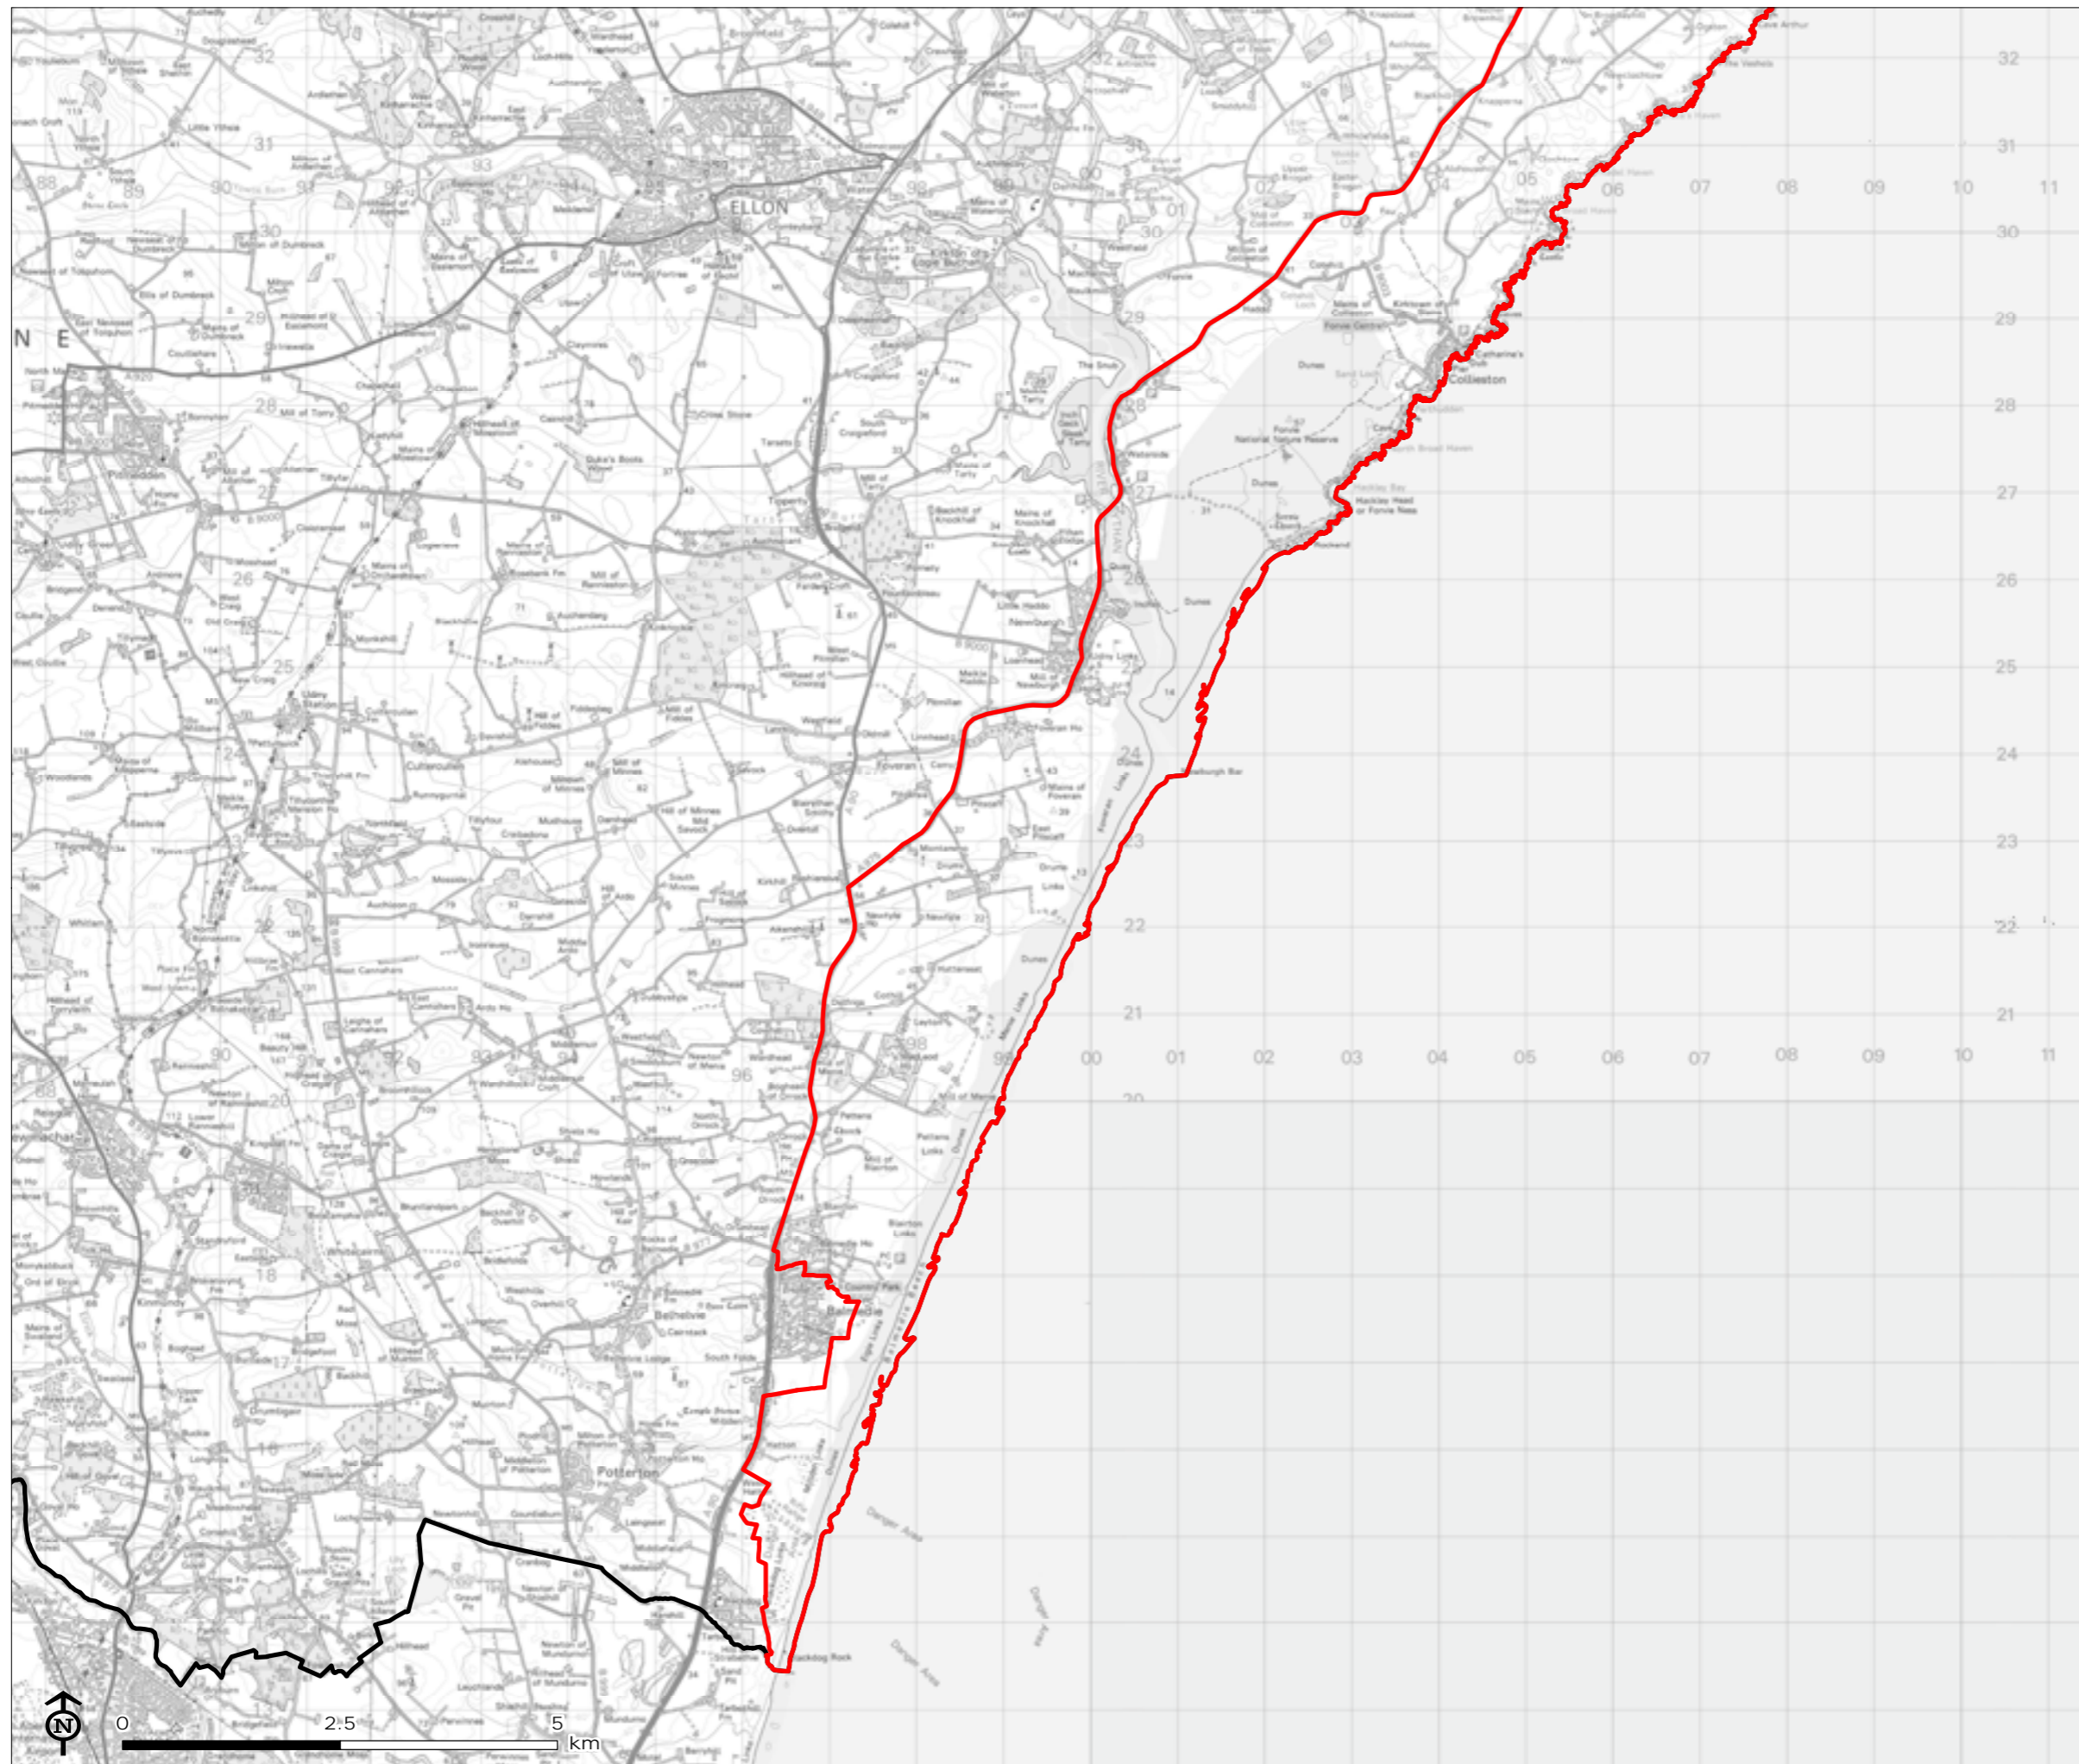

Figure 13b (i): North East
Aberdeenshire Coast Candidate
Special Landscape Area

-  Study area
-  North East Aberdeenshire Coast
-  Other candidate SLA

Figure 13b (ii): North East
Aberdeenshire Coast Candidate
Special Landscape Area

-  Study area
-  North East Aberdeenshire Coast
-  Other candidate SLA

Figure 13c: South East
Aberdeenshire Coast Candidate
Special Landscape Area

-  Study area
-  South East Aberdeenshire Coast
-  Other candidate SLA

Figure 13c (i): South East
Aberdeenshire Coast Candidate
Special Landscape Area

-  Study area
-  South East Aberdeenshire Coast
-  Other candidate SLA

Figure 13d: Deveron Valley
Candidate Special Landscape
Area

-  Study area
-  Deveron Valley
-  Other candidate SLA
-  Area of Great Landscape Value

STUDY AREA
OVERVIEW MAP

Figure 13d (i): Deveron Valley
Candidate Special Landscape
Area

- Study area
- Deveron Valley
- Other candidate SLA