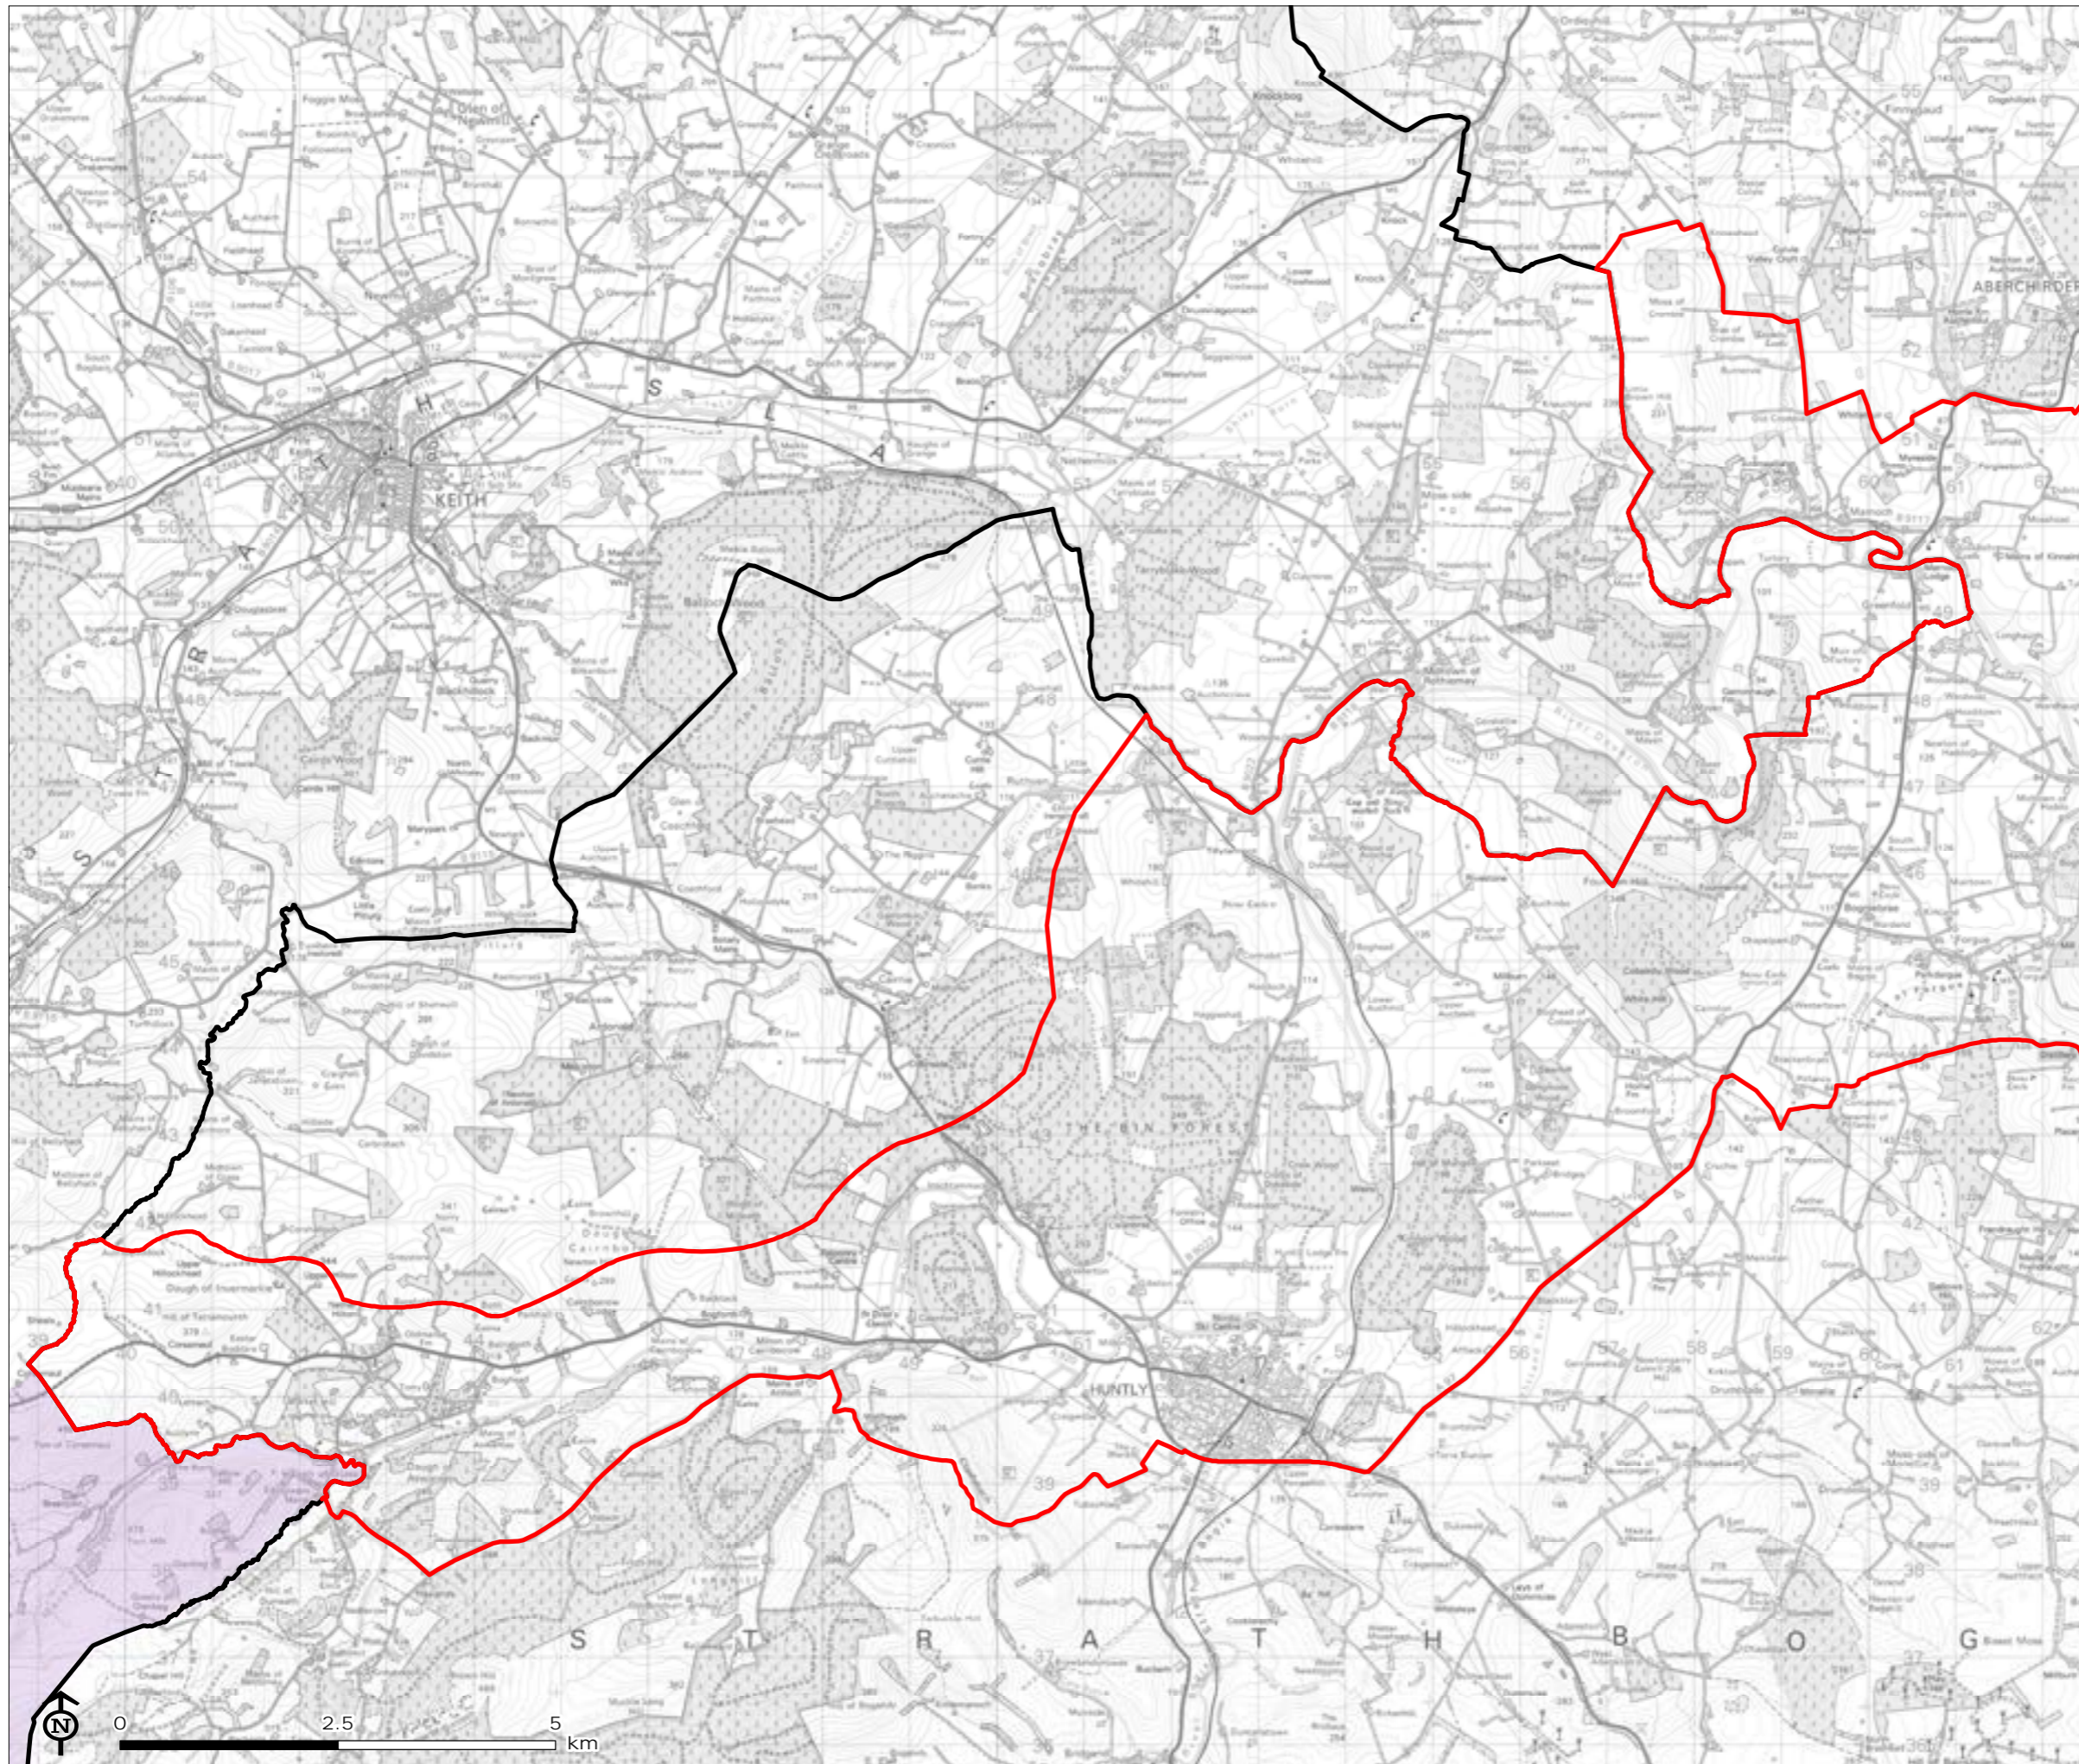

-  Study area
-  North East Aberdeenshire Coast
-  Other candidate SLA

Figure 13c: South East
Aberdeenshire Coast Candidate
Special Landscape Area

-  Study area
-  South East Aberdeenshire Coast
-  Other candidate SLA

Figure 13c (i): South East
Aberdeenshire Coast Candidate
Special Landscape Area

-  Study area
-  South East Aberdeenshire Coast
-  Other candidate SLA

Figure 13d: Deveron Valley
Candidate Special Landscape
Area

-  Study area
-  Deveron Valley
-  Other candidate SLA
-  Area of Great Landscape Value

STUDY AREA
OVERVIEW MAP

Figure 13d (i): Deveron Valley
Candidate Special Landscape
Area

- Study area
- Deveron Valley
- Other candidate SLA

Figure 13e: Bennachie
Candidate Special Landscape
Area

- Study area
- Bennachie
- Other candidate SLA

STUDY AREA
OVERVIEW MAP

Figure 13f: Upper Don Valley
Candidate Special Landscape
Area

- Study area
- Upper Don Valley
- Other candidate SLA
- Area of Great Landscape Value
- Cairngorms National Park boundary