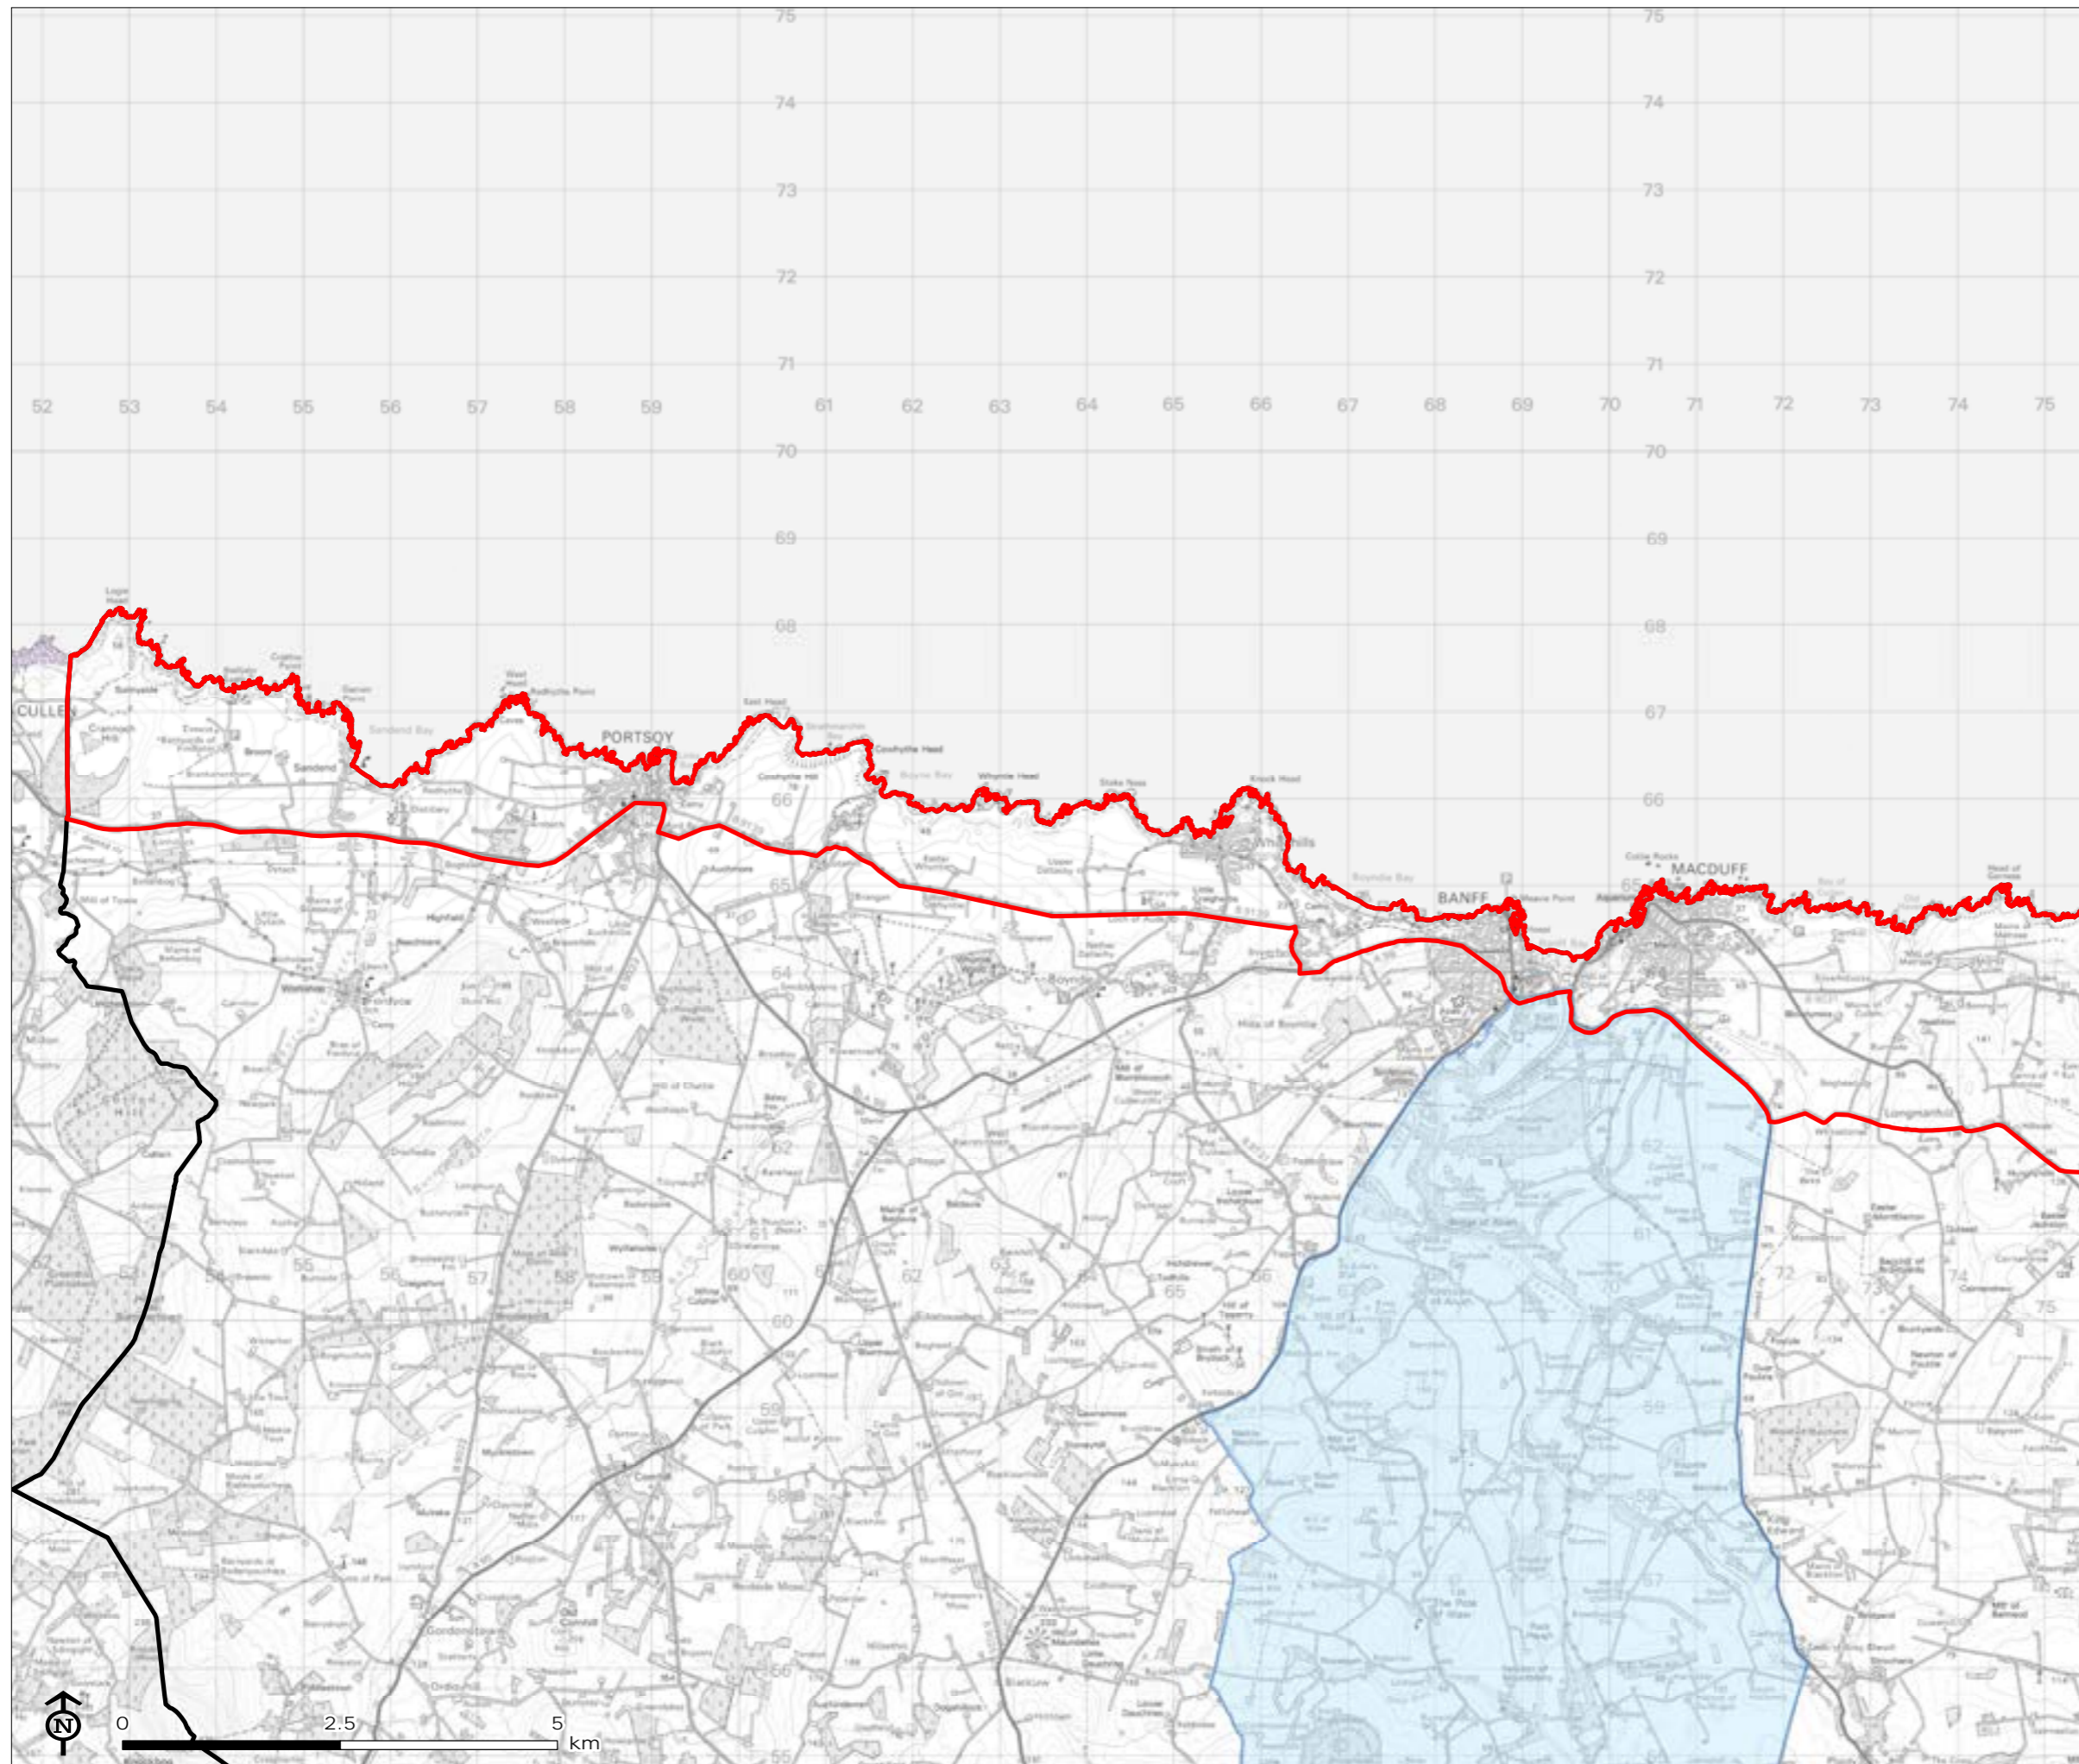

Figure 13a: North
Aberdeenshire Coast Candidate
Special Landscape Area

- Study area
- North Aberdeenshire Coast
- Other candidate SLA
- Area of Great Landscape Value

Figure 13a (i): North
Aberdeenshire Coast Candidate
Special Landscape Area

-  Study area
-  North Aberdeenshire Coast
-  Other candidate SLA

Figure 13b: North East
Aberdeenshire Coast Candidate
Special Landscape Area

-  Study area
-  North East Aberdeenshire Coast
-  Other candidate SLA

Figure 13c (i): South East
Aberdeenshire Coast Candidate
Special Landscape Area

-  Study area
-  South East Aberdeenshire Coast
-  Other candidate SLA

Figure 13d: Deveron Valley
Candidate Special Landscape
Area

-  Study area
-  Deveron Valley
-  Other candidate SLA
-  Area of Great Landscape Value

STUDY AREA
OVERVIEW MAP

Figure 13d (i): Deveron Valley
Candidate Special Landscape
Area

- Study area
- Deveron Valley
- Other candidate SLA