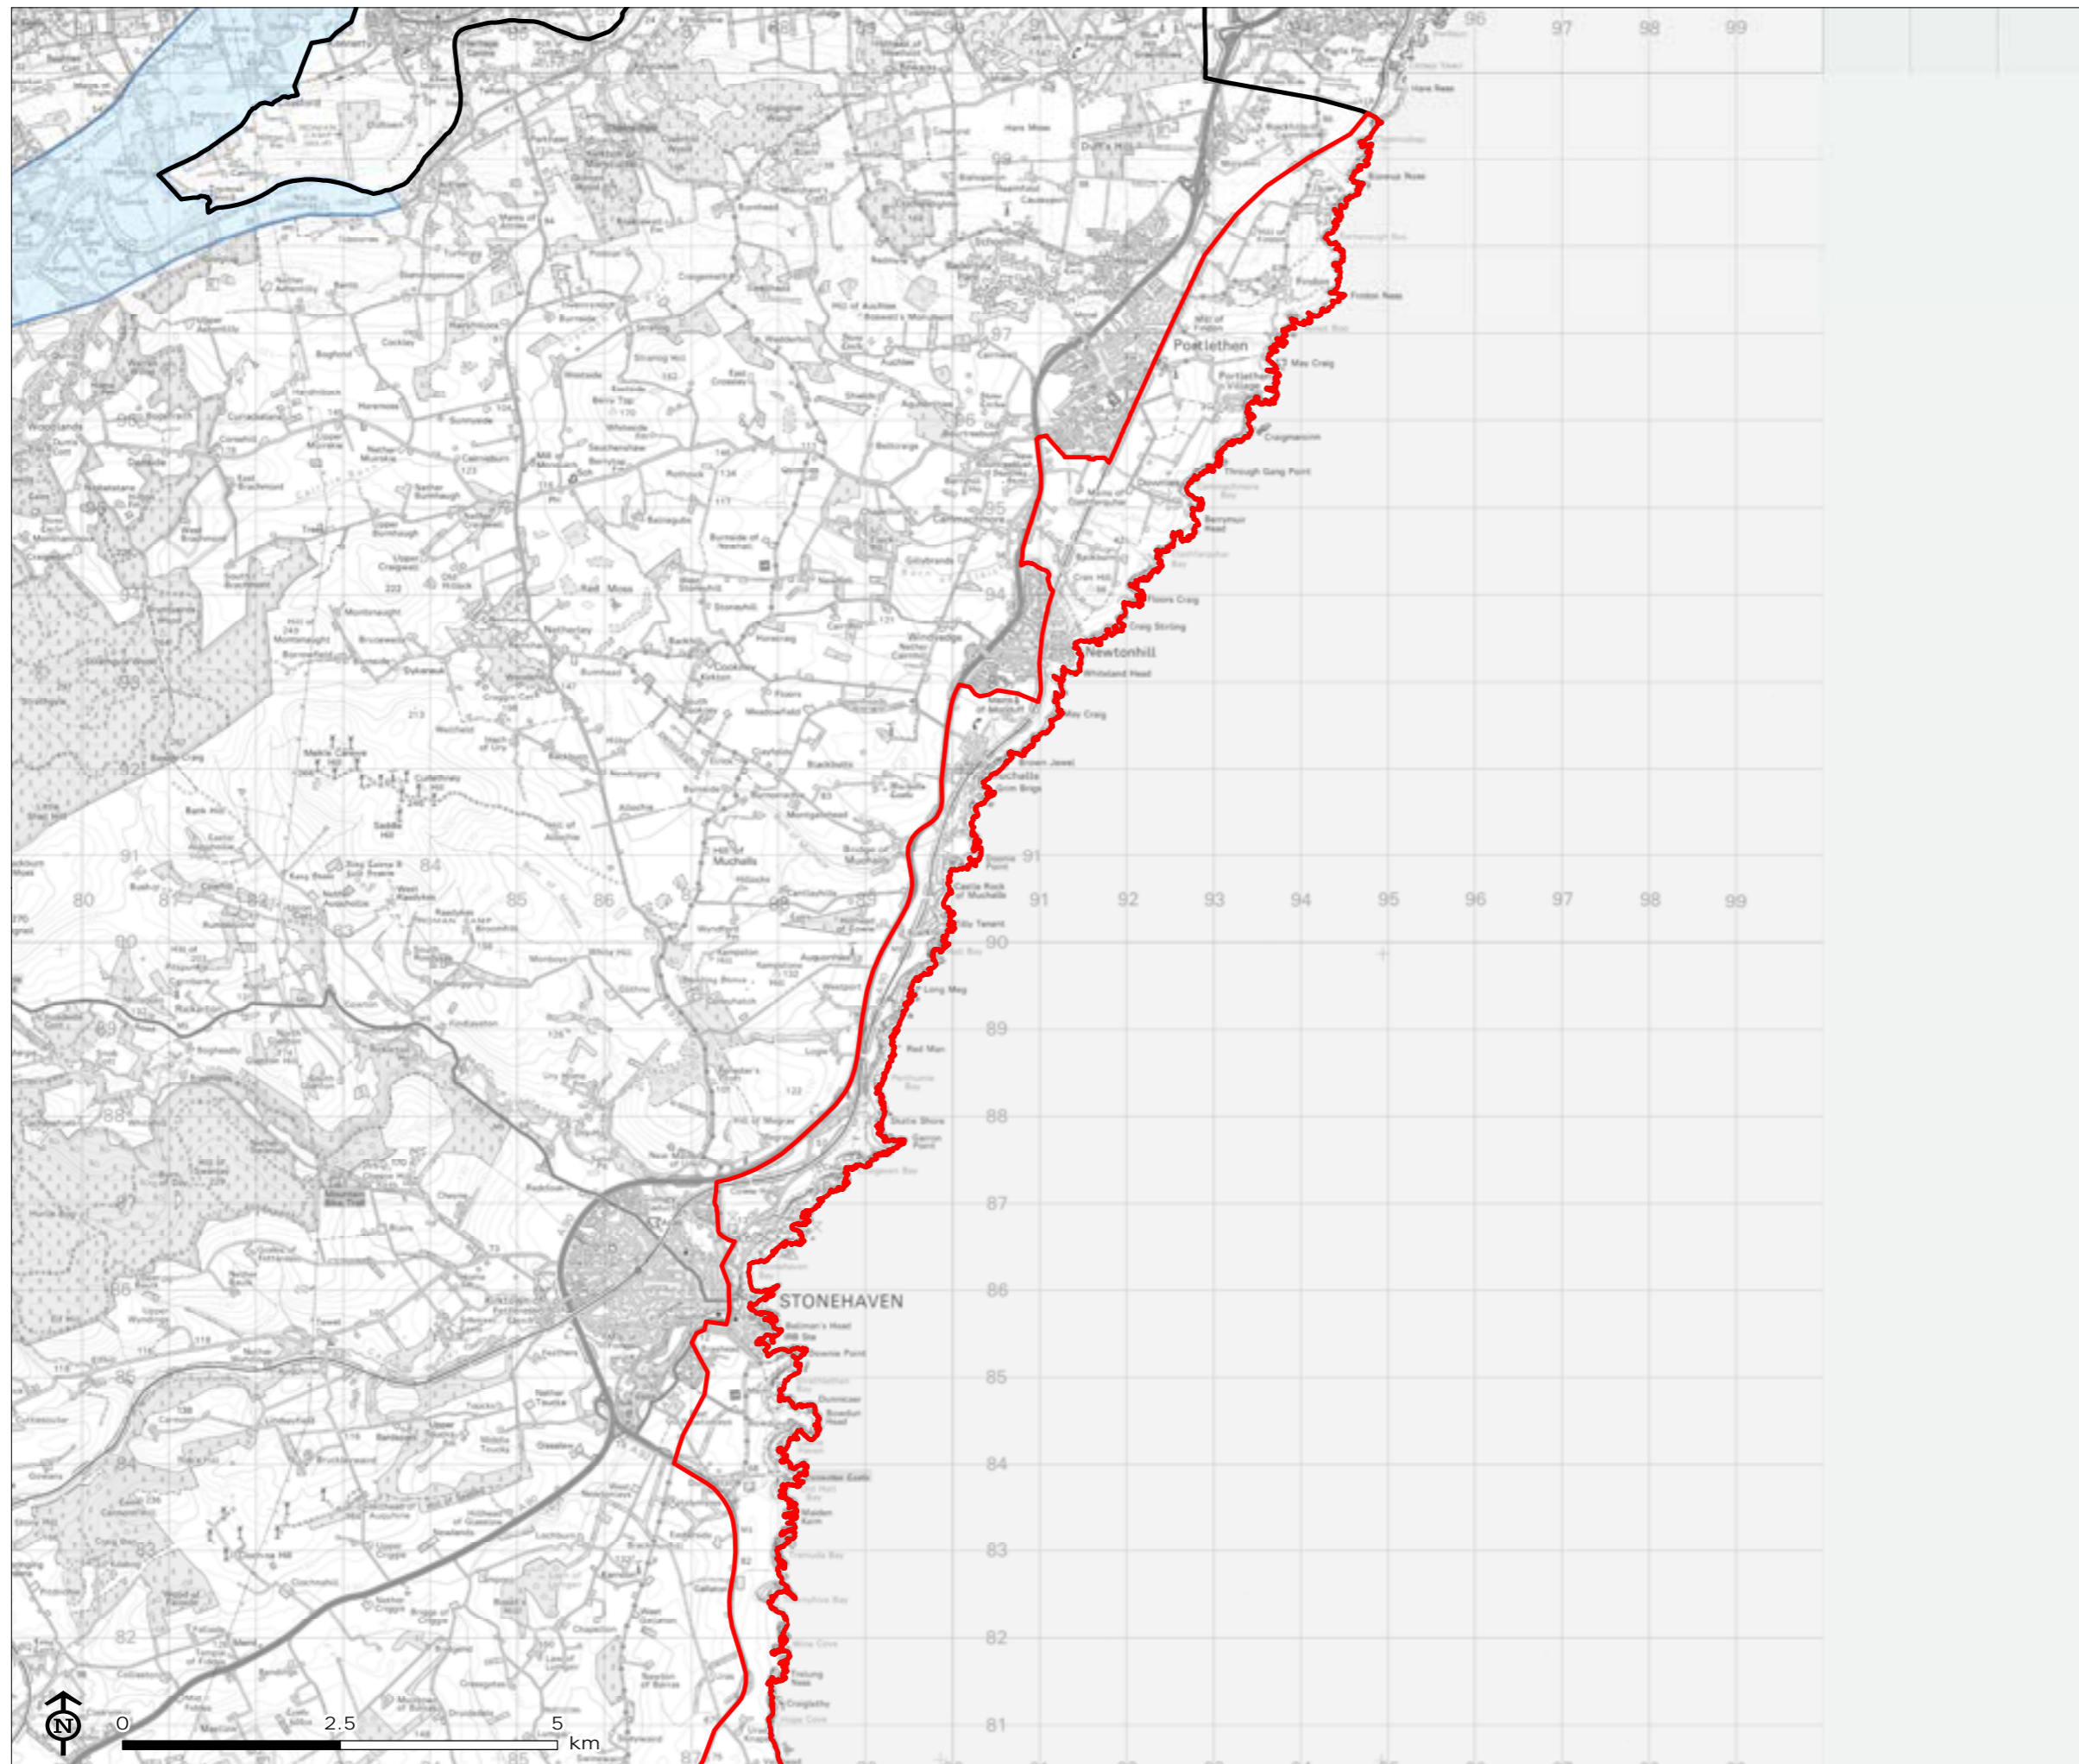

Figure 13b (i): North East
Aberdeenshire Coast Candidate
Special Landscape Area

-  Study area
-  North East Aberdeenshire Coast
-  Other candidate SLA

Figure 13b (ii): North East
Aberdeenshire Coast Candidate
Special Landscape Area

-  Study area
-  North East Aberdeenshire Coast
-  Other candidate SLA

Figure 13c: South East
Aberdeenshire Coast Candidate
Special Landscape Area

-  Study area
-  South East Aberdeenshire Coast
-  Other candidate SLA

Figure 13c (i): South East
Aberdeenshire Coast Candidate
Special Landscape Area

-  Study area
-  South East Aberdeenshire Coast
-  Other candidate SLA

Figure 13d: Deveron Valley
Candidate Special Landscape
Area

-  Study area
-  Deveron Valley
-  Other candidate SLA
-  Area of Great Landscape Value

STUDY AREA
OVERVIEW MAP

Figure 13d (i): Deveron Valley
Candidate Special Landscape
Area

- Study area
- Deveron Valley
- Other candidate SLA