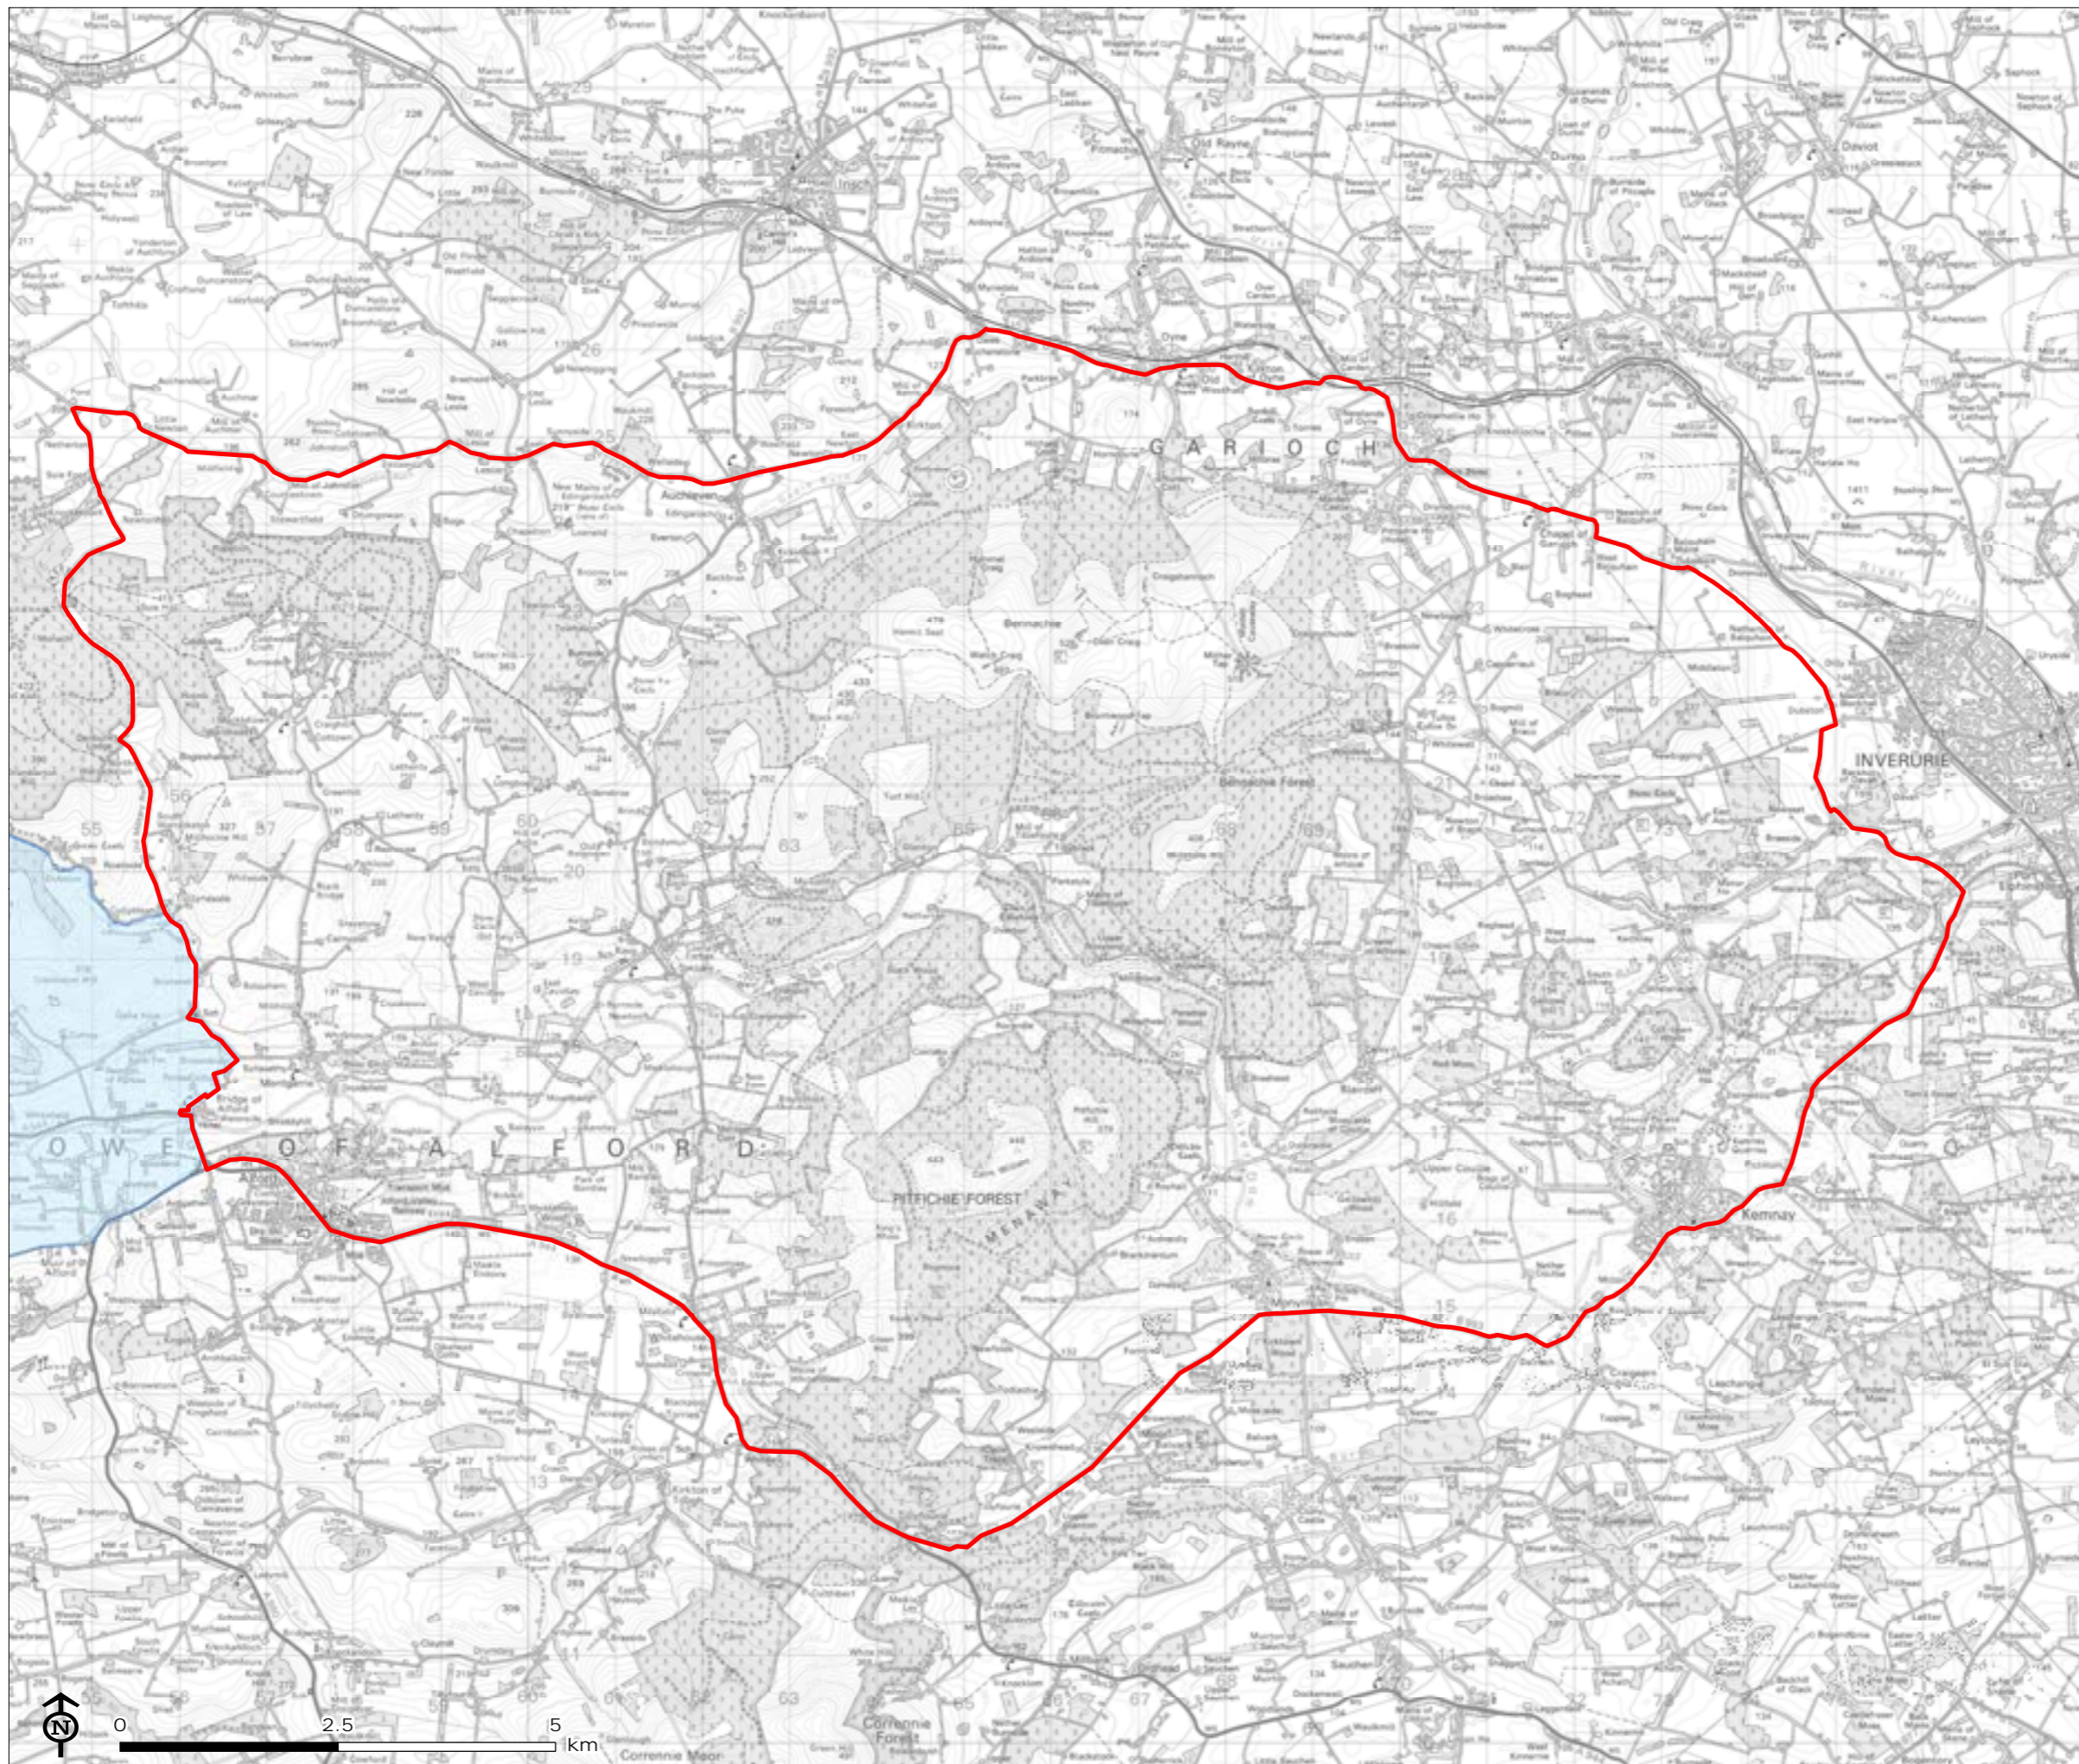

Figure 13c (i): South East
Aberdeenshire Coast Candidate
Special Landscape Area

-  Study area
-  South East Aberdeenshire Coast
-  Other candidate SLA

Figure 13d: Deveron Valley
Candidate Special Landscape
Area

-  Study area
-  Deveron Valley
-  Other candidate SLA
-  Area of Great Landscape Value

STUDY AREA
OVERVIEW MAP

Figure 13d (i): Deveron Valley
Candidate Special Landscape
Area

- Study area
- Deveron Valley
- Other candidate SLA

Figure 13e: Bennachie
Candidate Special Landscape
Area

- Study area
- Bennachie
- Other candidate SLA

STUDY AREA
OVERVIEW MAP

Figure 13f: Upper Don Valley
Candidate Special Landscape
Area

- Study area
- Upper Don Valley
- Other candidate SLA
- Area of Great Landscape Value
- Cairngorms National Park boundary

-  Study area
-  Dee Valley
-  Other candidate SLA
-  Cairngorms National Park boundary

STUDY AREA
OVERVIEW MAP

Figure 13h (i): Dee Valley
Candidate Special Landscape
Area

- Study area
- Dee Valley
- Other candidate SLA