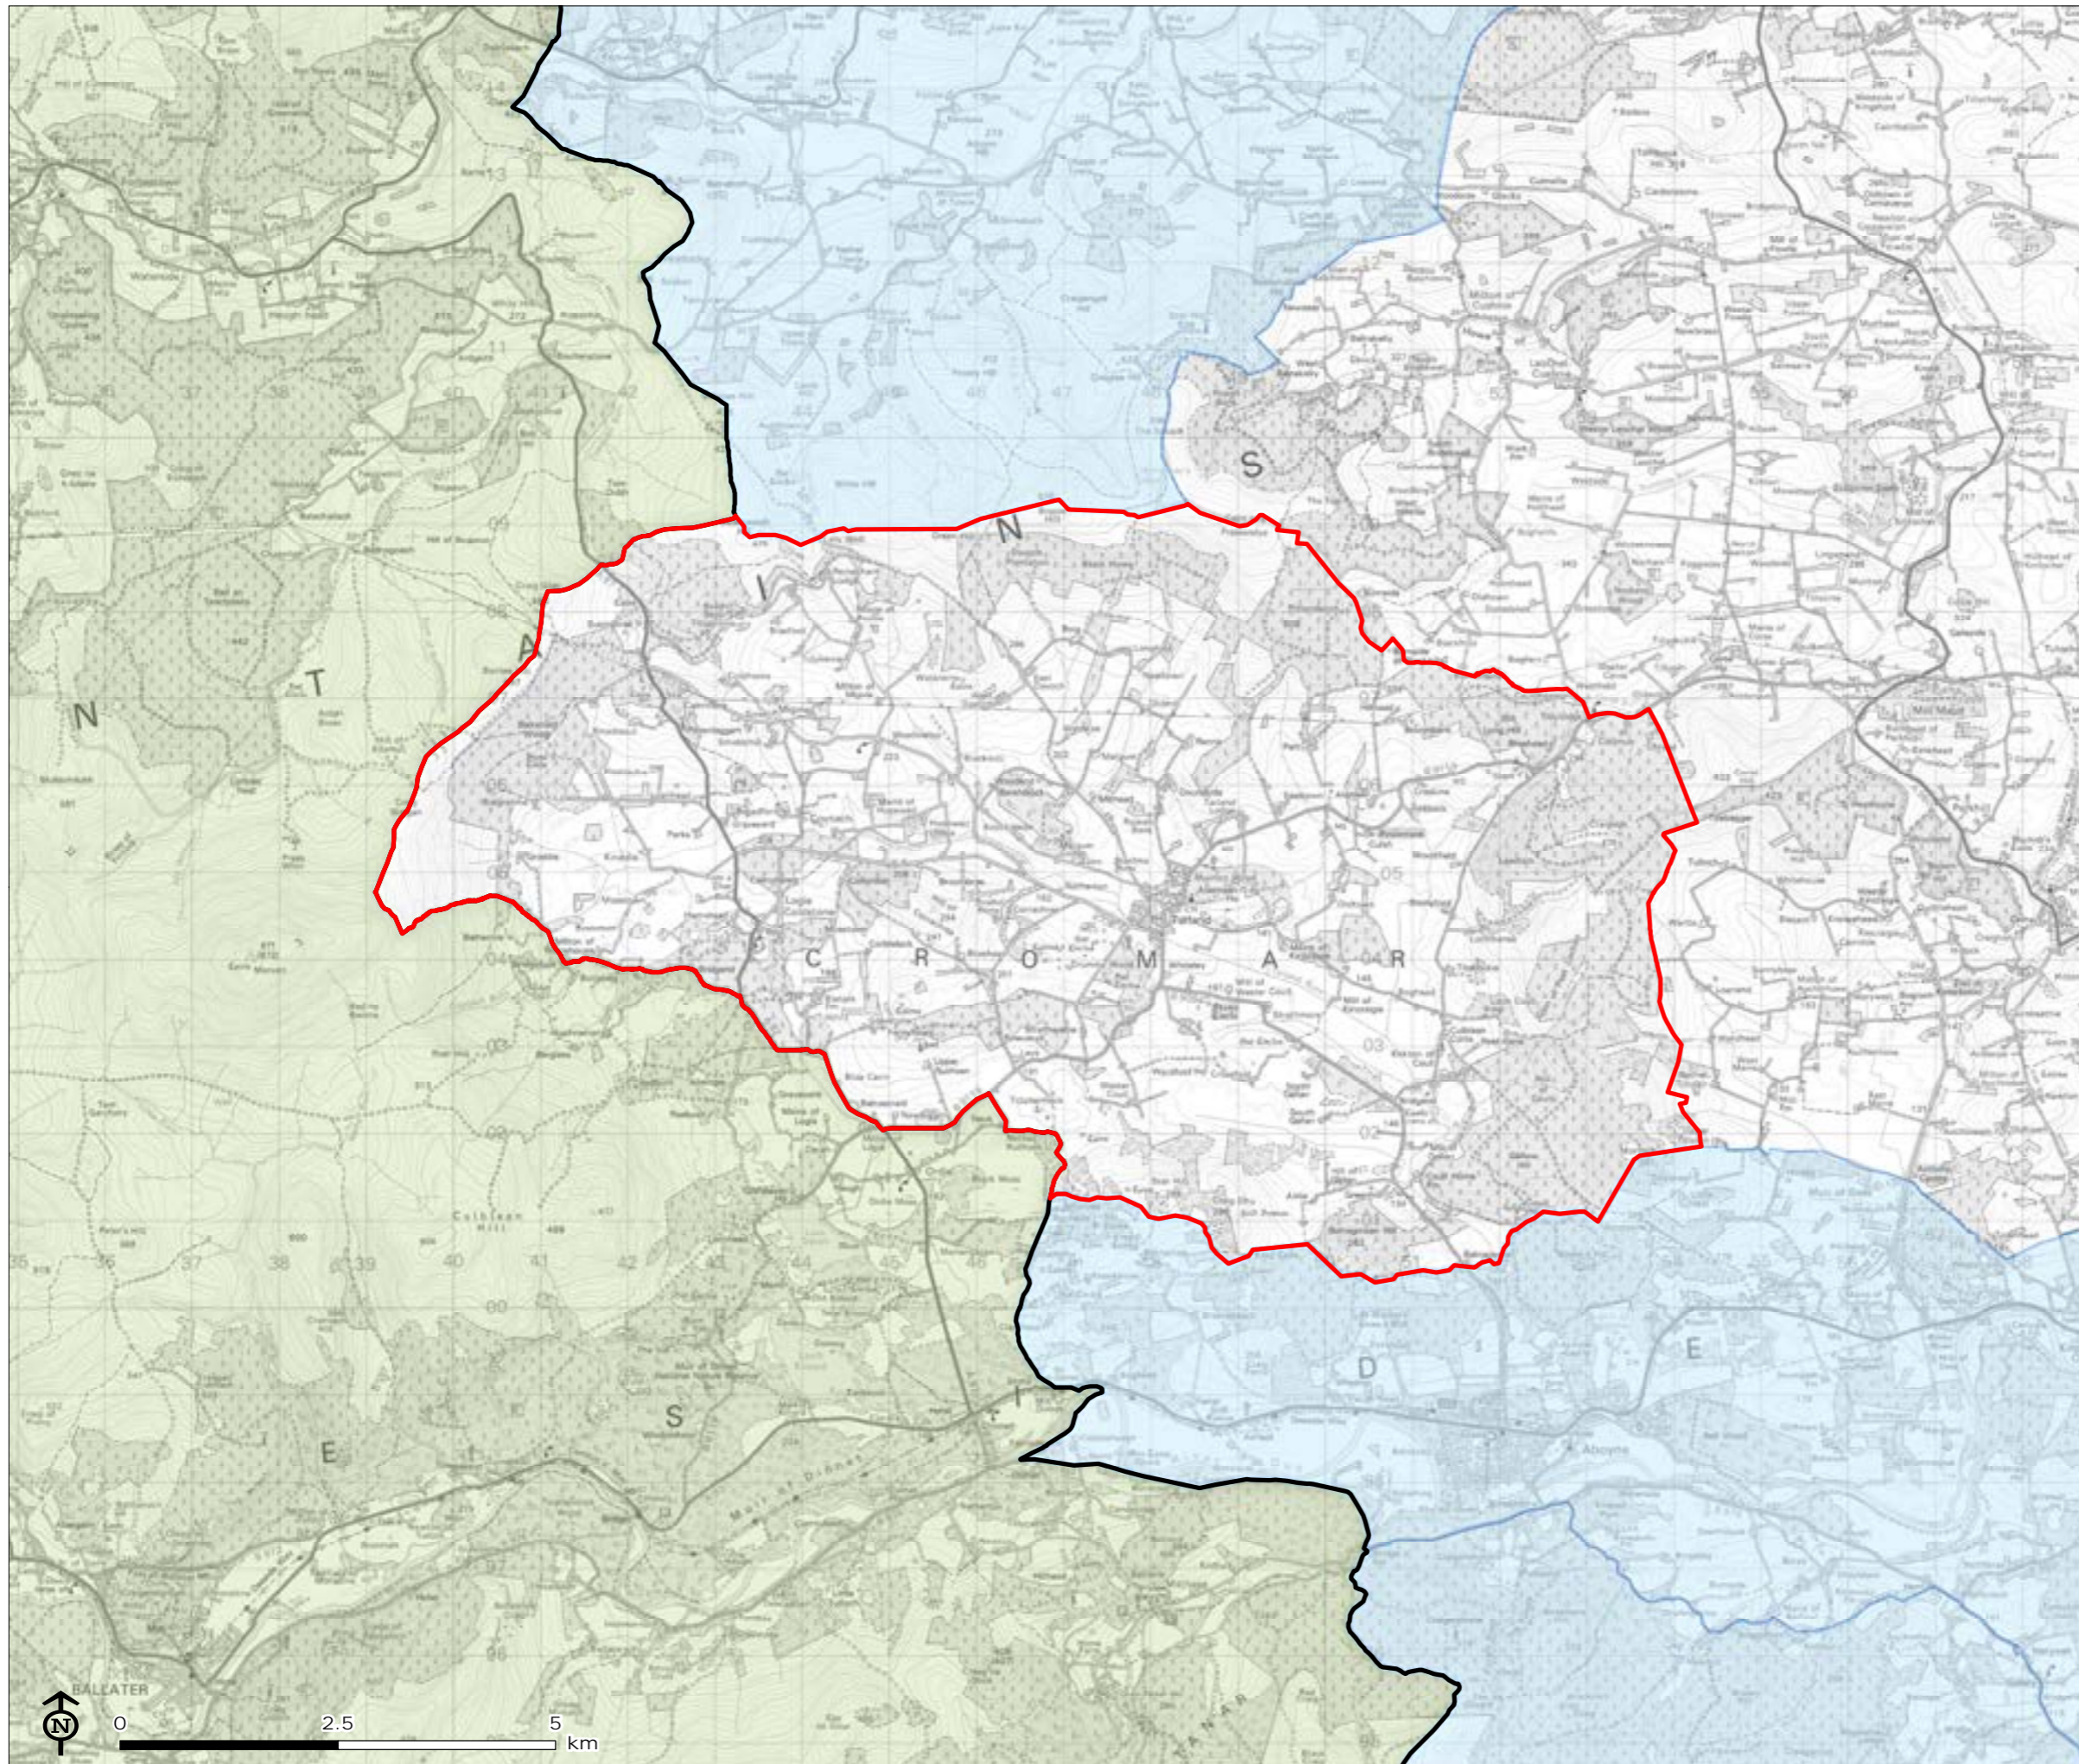

-  Study area
-  Deveron Valley
-  Other candidate SLA
-  Area of Great Landscape Value

STUDY AREA
OVERVIEW MAP

Figure 13d (i): Deveron Valley
Candidate Special Landscape
Area

- Study area
- Deveron Valley
- Other candidate SLA

Figure 13e: Bennachie
Candidate Special Landscape
Area

- Study area
- Bennachie
- Other candidate SLA

STUDY AREA
OVERVIEW MAP

Figure 13f: Upper Don Valley
Candidate Special Landscape
Area

- Study area
- Upper Don Valley
- Other candidate SLA
- Area of Great Landscape Value
- Cairngorms National Park boundary

Figure 13g: Howe of Cromar
Candidate Special Landscape
Area

- Study area
- Howe of Cromar
- Other candidate SLA
- Cairngorms National Park boundary

Figure 13h: Dee Valley
Candidate Special Landscape
Area

-  Study area
-  Dee Valley
-  Other candidate SLA
-  Cairngorms National Park boundary

STUDY AREA
OVERVIEW MAP

Figure 13h (i): Dee Valley
Candidate Special Landscape
Area

- Study area
- Dee Valley
- Other candidate SLA