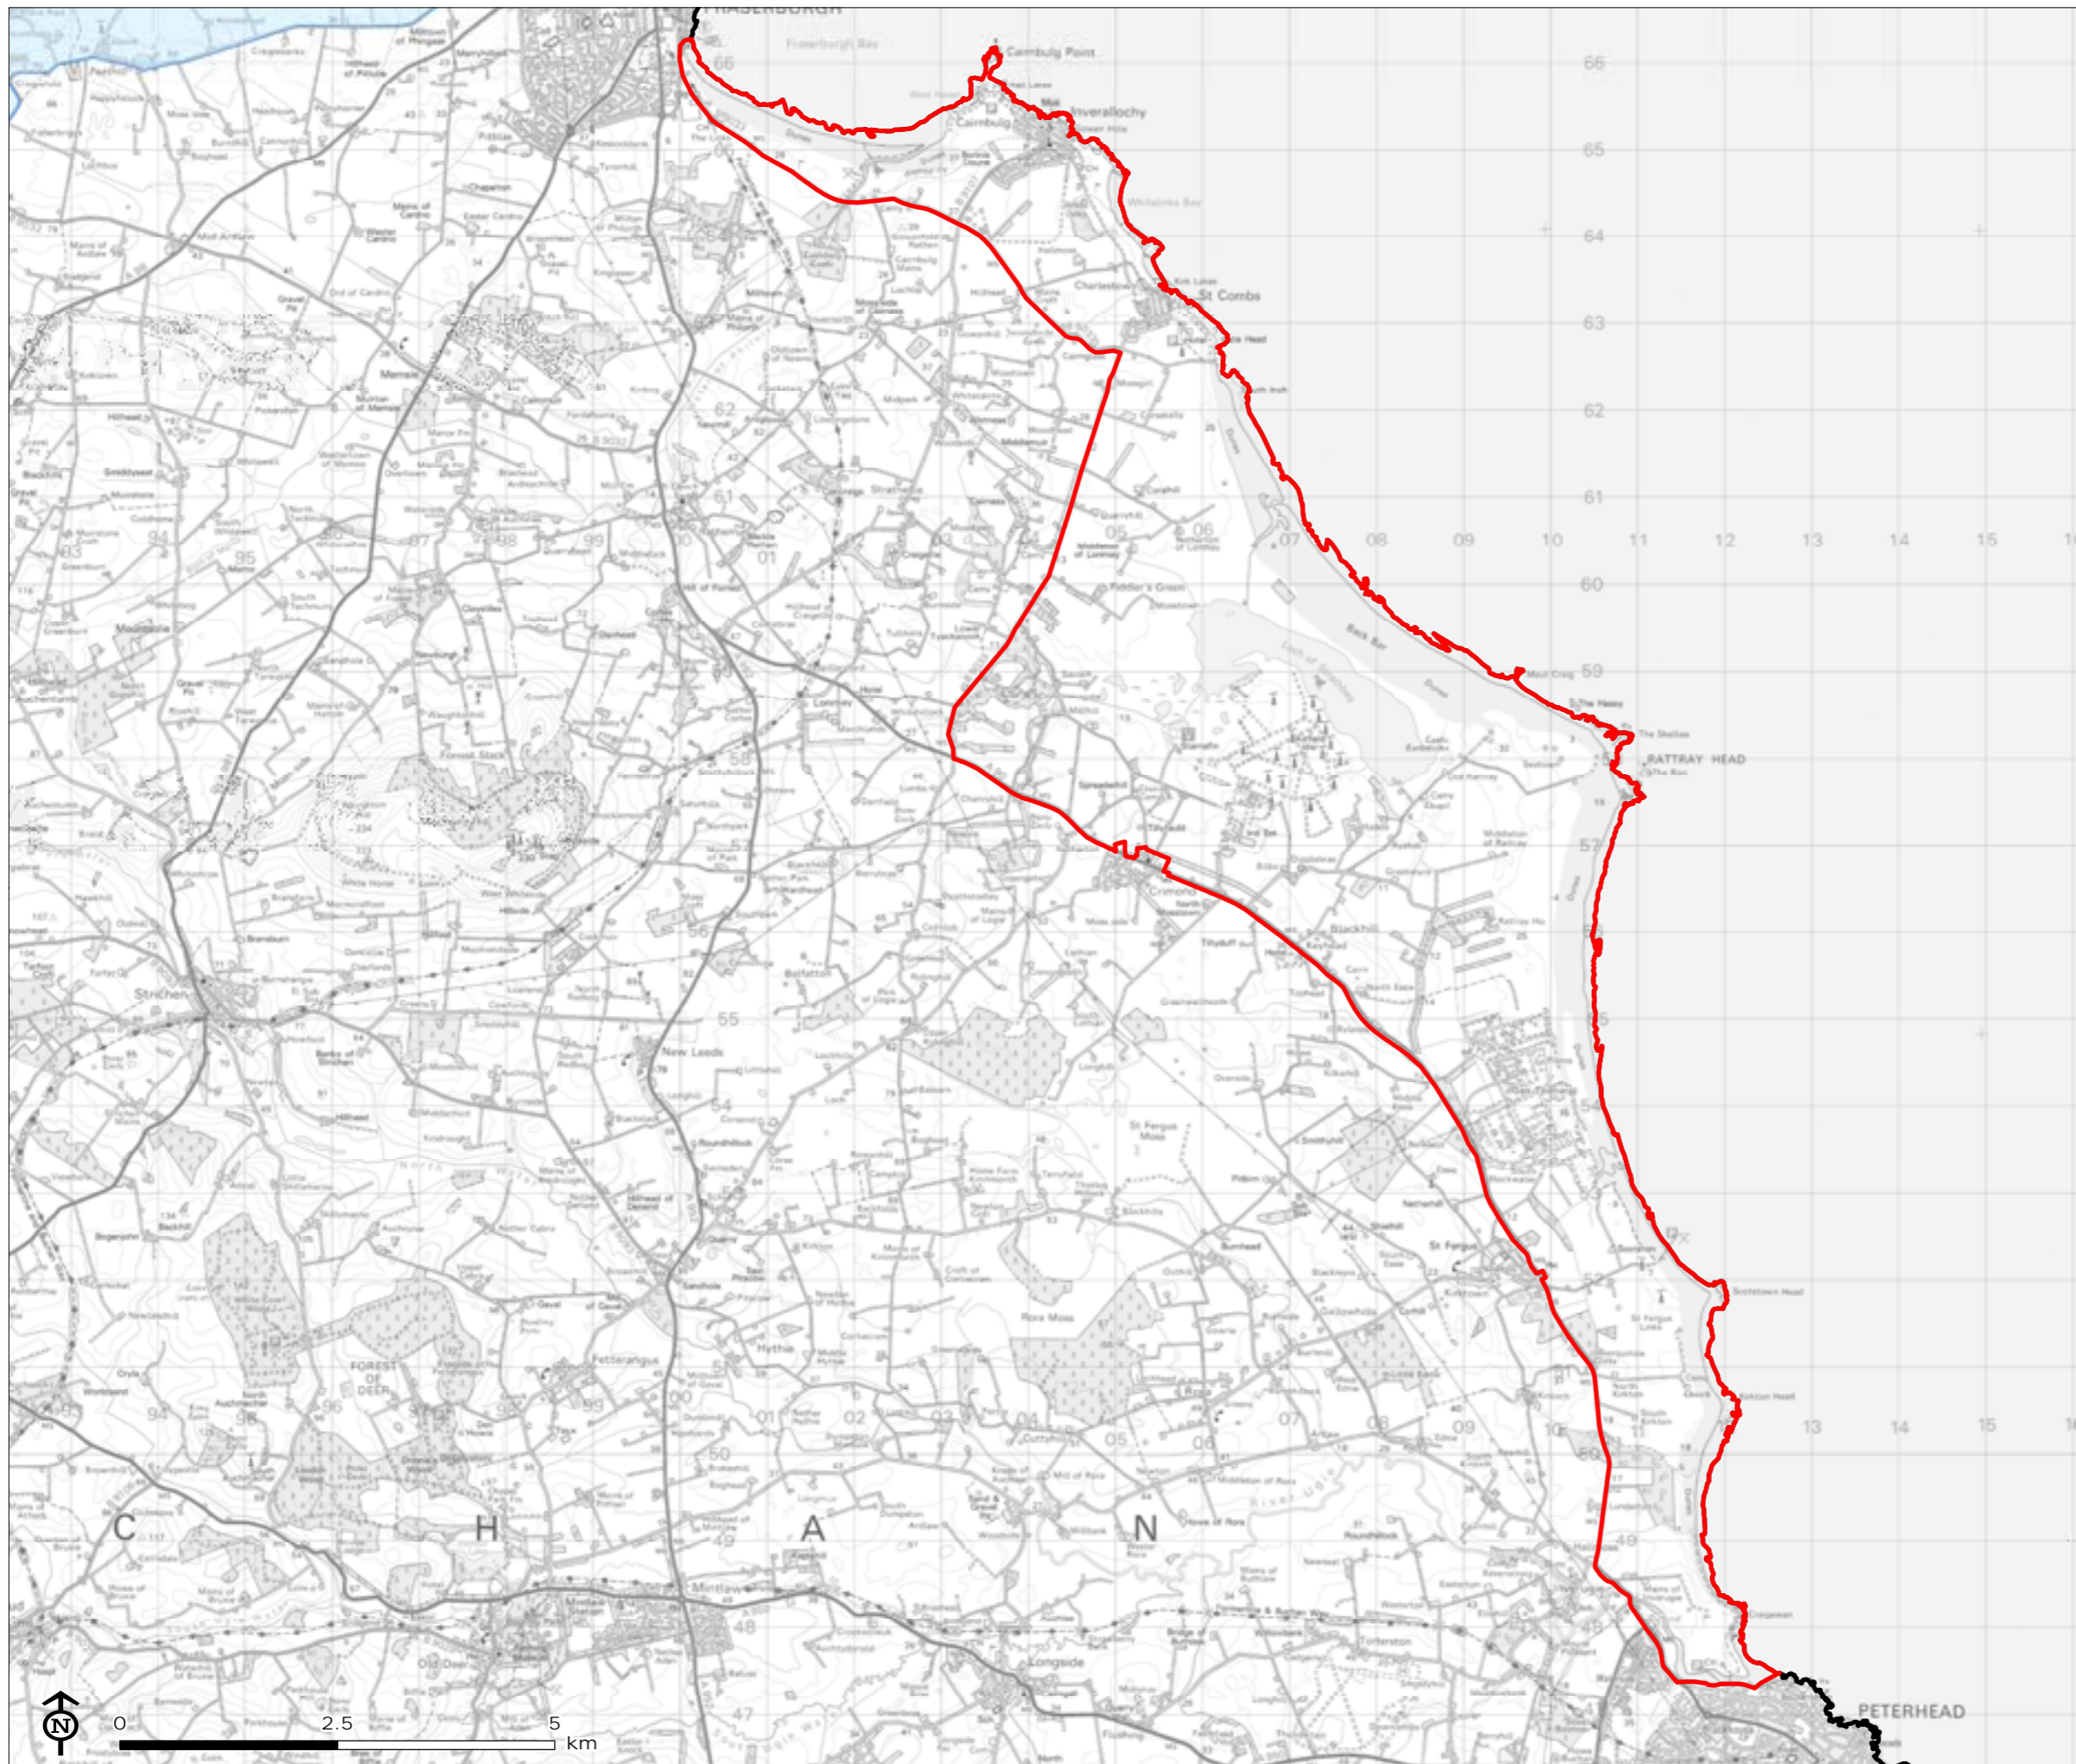

-  Study area
-  North Aberdeenshire Coast
-  Other candidate SLA

Figure 13b: North East
Aberdeenshire Coast Candidate
Special Landscape Area

-  Study area
-  North East Aberdeenshire Coast
-  Other candidate SLA

Figure 13b (i): North East
Aberdeenshire Coast Candidate
Special Landscape Area

-  Study area
-  North East Aberdeenshire Coast
-  Other candidate SLA

Figure 13b (ii): North East
Aberdeenshire Coast Candidate
Special Landscape Area

Figure 13c (i): South East
Aberdeenshire Coast Candidate
Special Landscape Area

-  Study area
-  South East Aberdeenshire Coast
-  Other candidate SLA

Figure 13d: Deveron Valley
Candidate Special Landscape
Area

-  Study area
-  Deveron Valley
-  Other candidate SLA
-  Area of Great Landscape Value

STUDY AREA
OVERVIEW MAP

Figure 13d (i): Deveron Valley
Candidate Special Landscape
Area

- Study area
- Deveron Valley
- Other candidate SLA