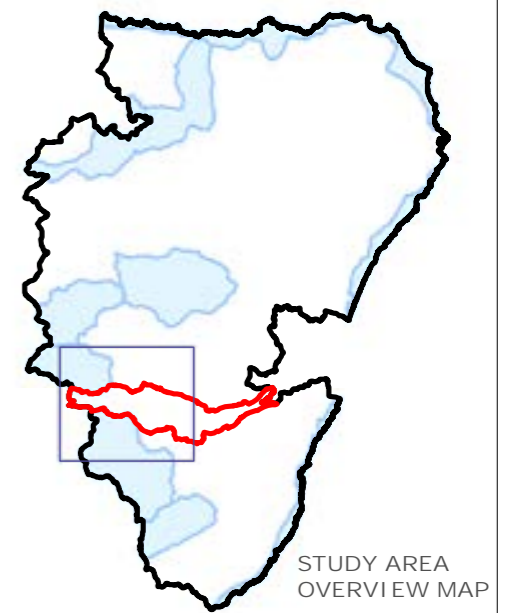

Figure 13e: Bennachie
Candidate Special Landscape
Area

- Study area
- Bennachie
- Other candidate SLA

STUDY AREA
OVERVIEW MAP

Figure 13f: Upper Don Valley
Candidate Special Landscape
Area

- Study area
- Upper Don Valley
- Other candidate SLA
- Area of Great Landscape Value
- Cairngorms National Park boundary

Figure 13g: Howe of Cromar
Candidate Special Landscape
Area

- Study area
- Howe of Cromar
- Other candidate SLA
- Cairngorms National Park boundary

Figure 13h: Dee Valley
Candidate Special Landscape
Area

-  Study area
-  Dee Valley
-  Other candidate SLA
-  Cairngorms National Park boundary

STUDY AREA
OVERVIEW MAP

Figure 13h (i): Dee Valley
Candidate Special Landscape
Area

- Study area
- Dee Valley
- Other candidate SLA