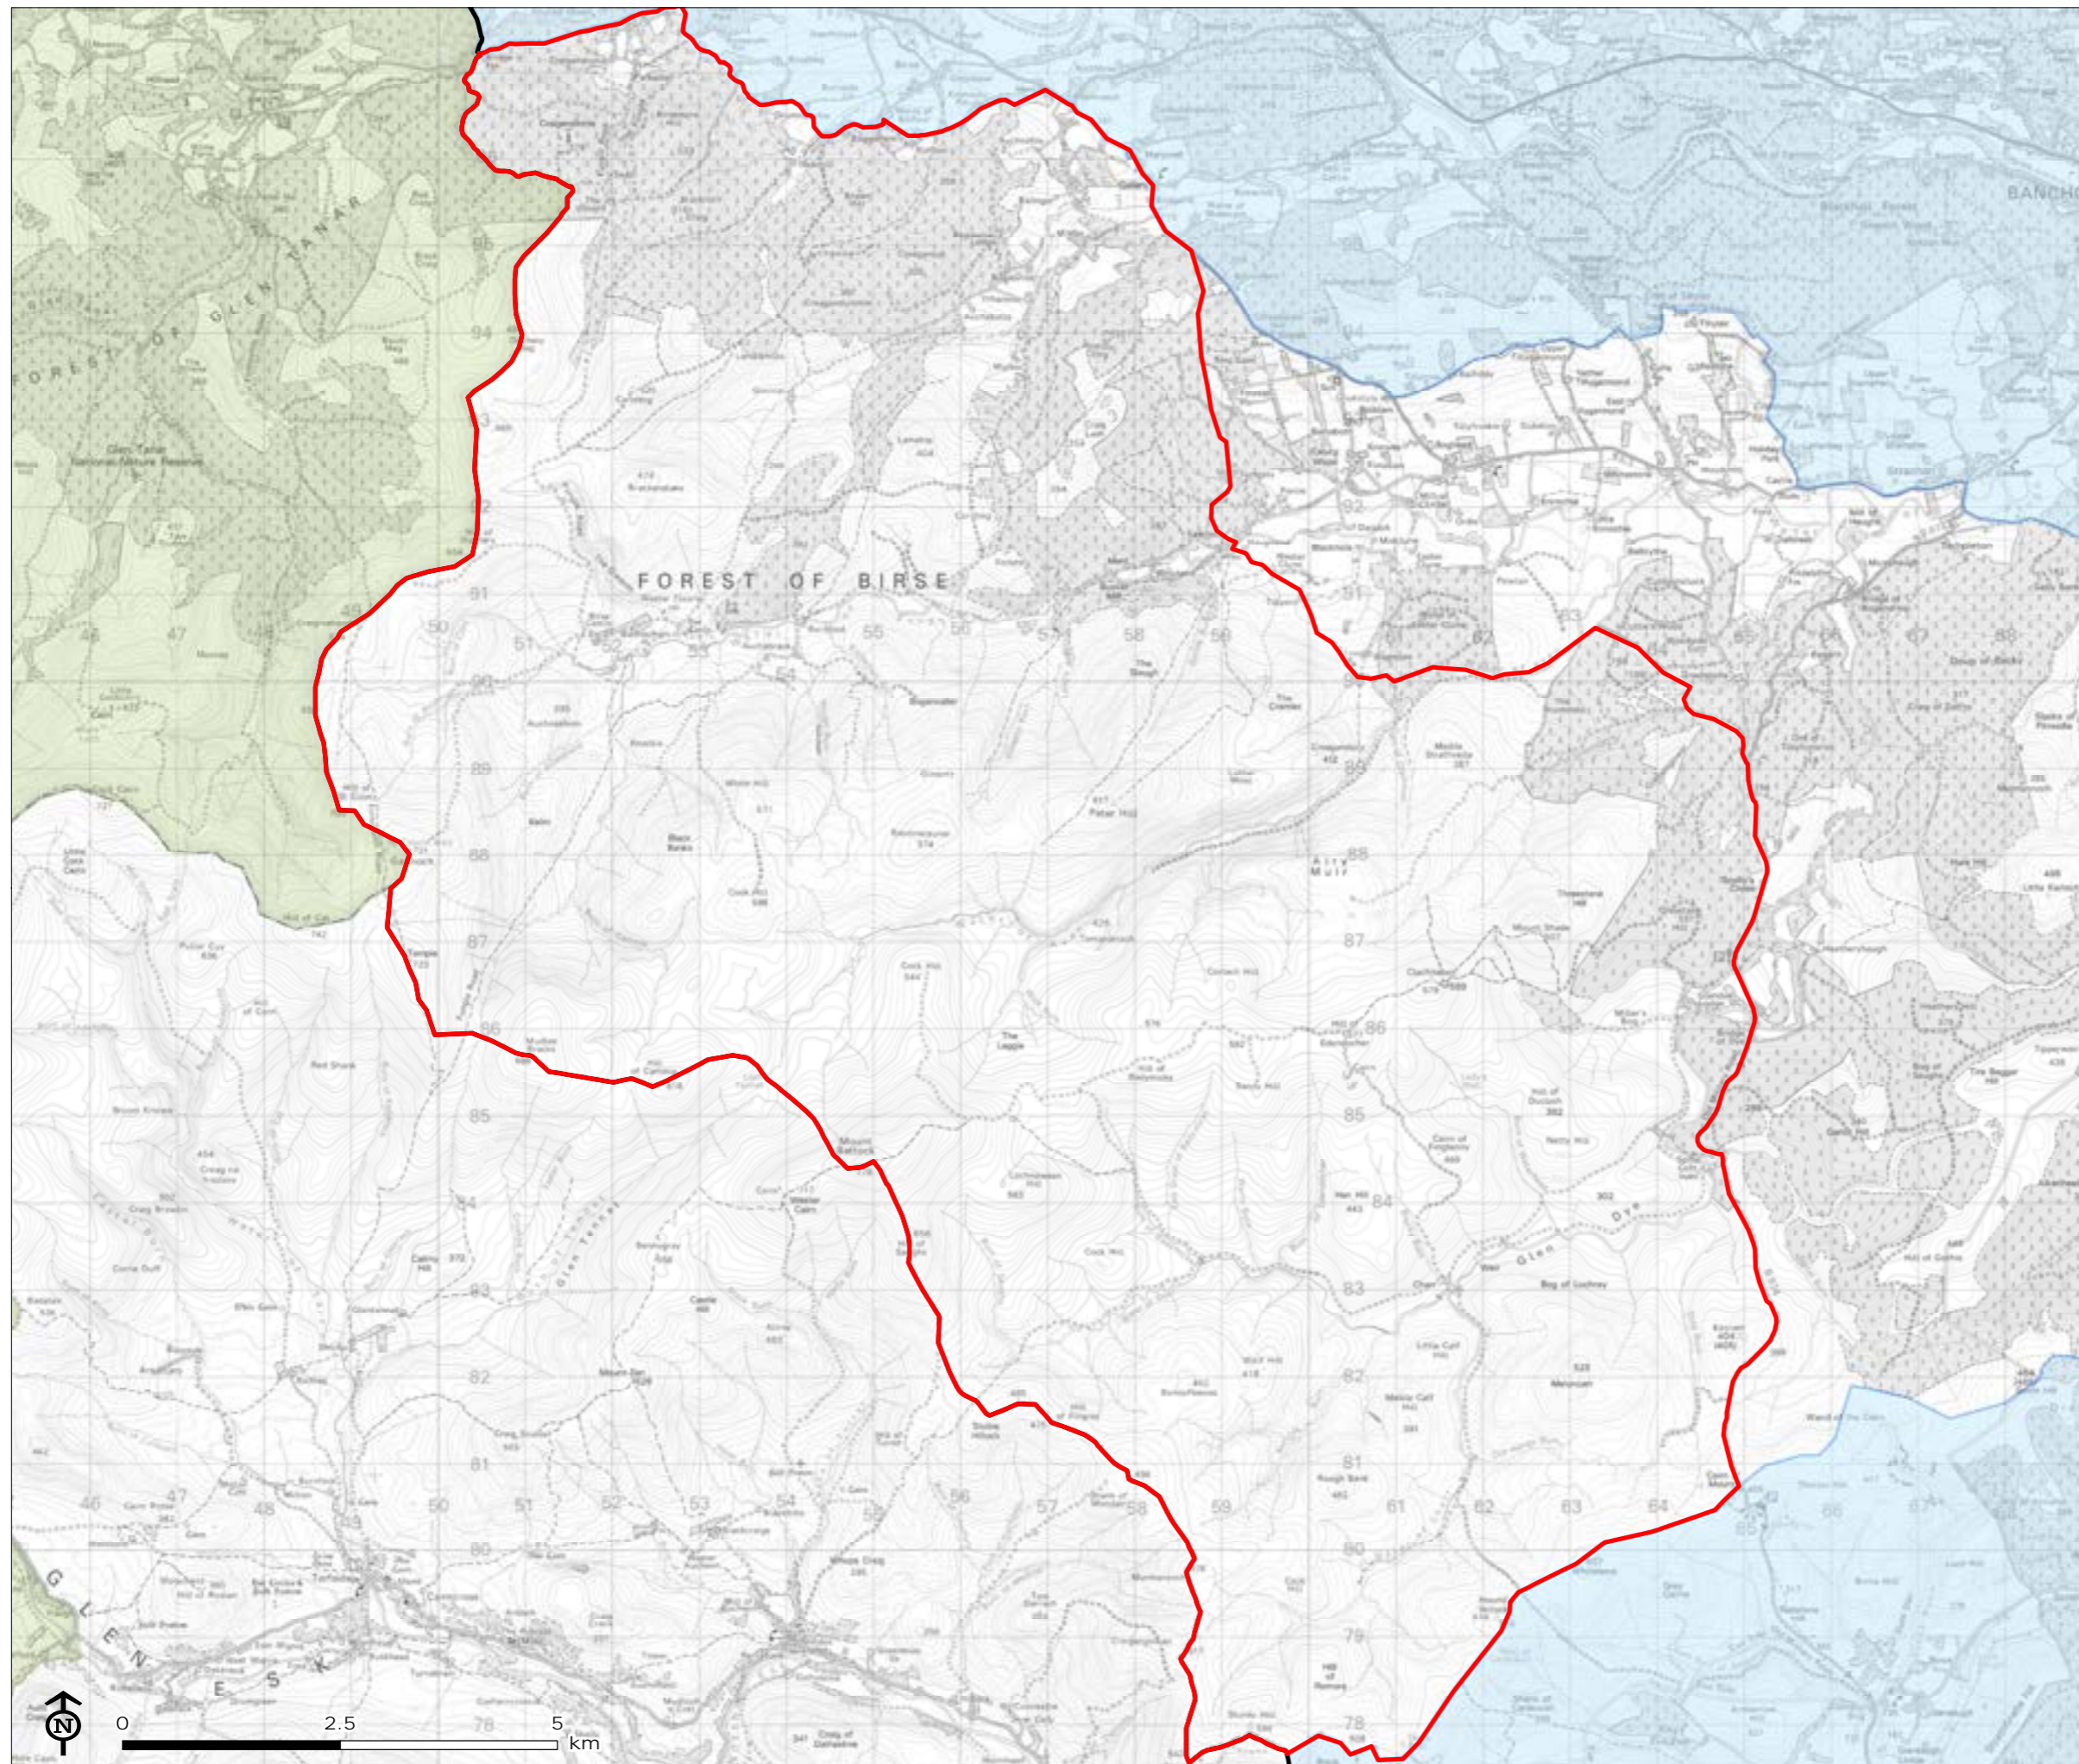

Figure 13g: Howe of Cromar
Candidate Special Landscape
Area

- Study area
- Howe of Cromar
- Other candidate SLA
- Cairngorms National Park boundary

Figure 13h: Dee Valley
Candidate Special Landscape
Area

-  Study area
-  Dee Valley
-  Other candidate SLA
-  Cairngorms National Park boundary

STUDY AREA
OVERVIEW MAP

Figure 13h (i): Dee Valley
Candidate Special Landscape
Area

- Study area
- Dee Valley
- Other candidate SLA

Figure 13i: Clachnaben and Forest of Birse Candidate Special Landscape Area

-  Study area
-  Clachnaben and Forest of Birse
-  Other candidate SLA
-  Cairngorms National Park boundary

Figure 13j: Braes of the Mearns
Candidate Special Landscape
Area

- Study area
- Braes of the Mearns
- Other candidate SLA