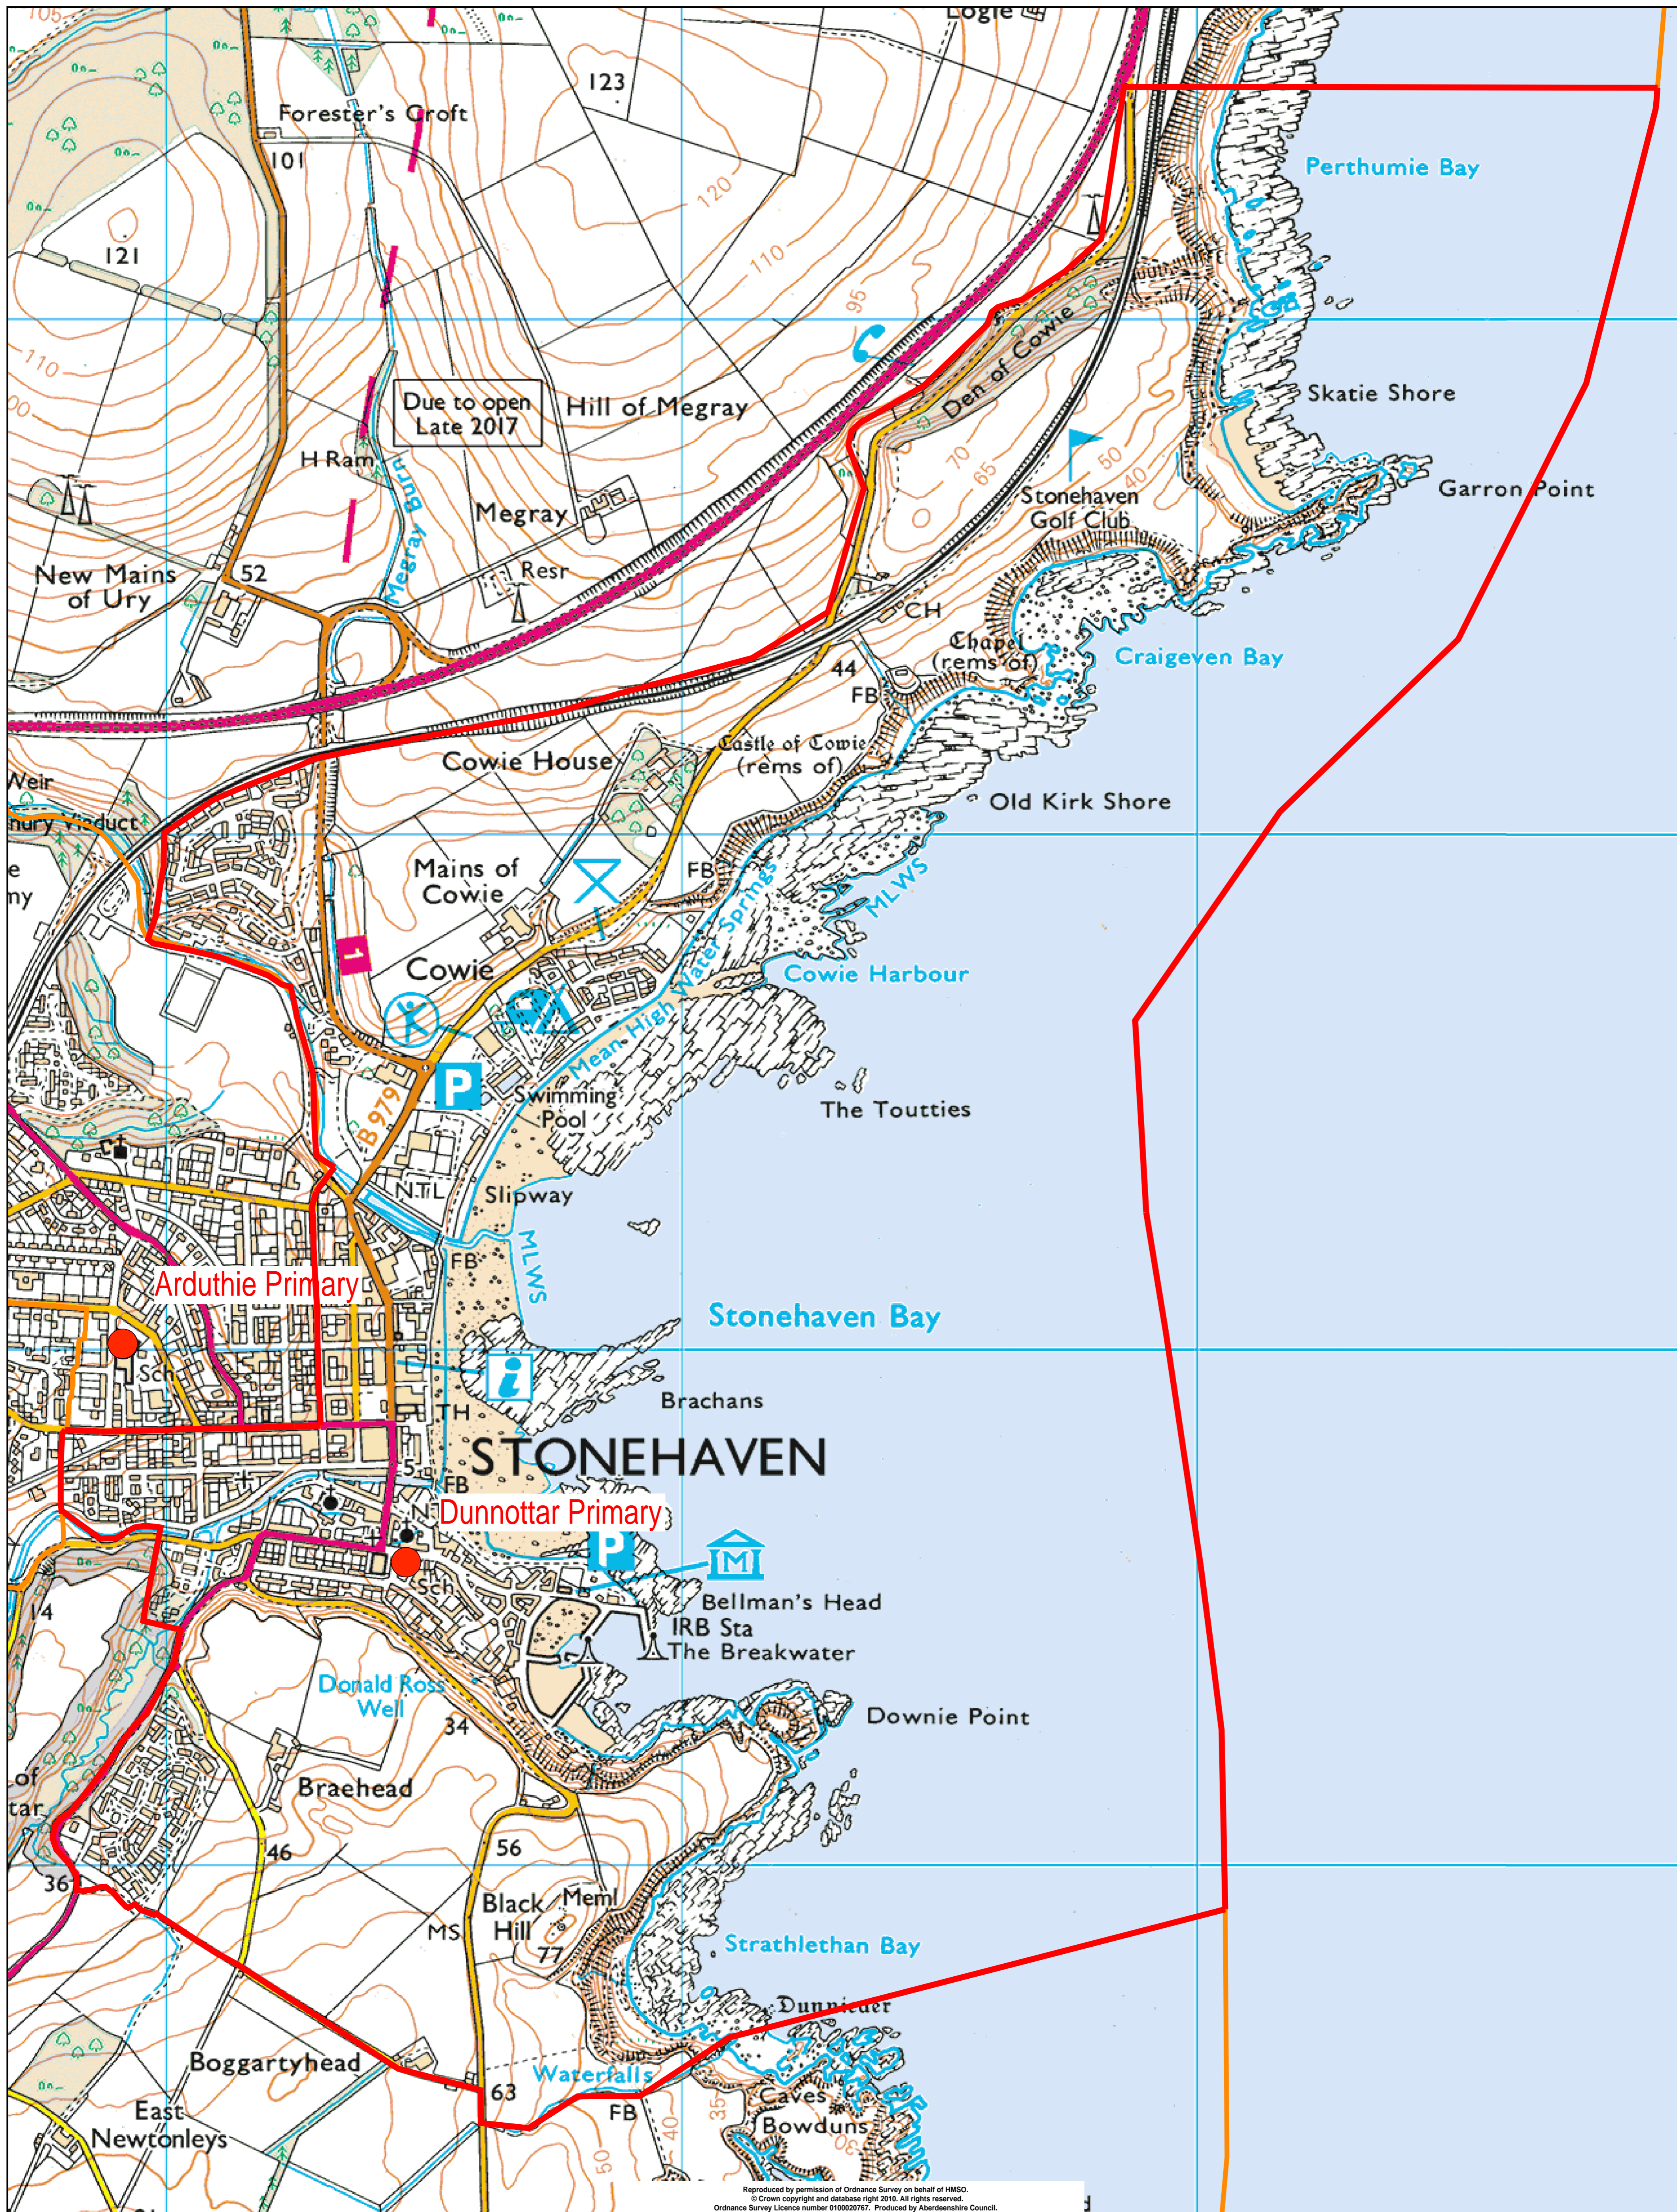

Dunnottar Proposed Catchment Zone

EDUCATION INFORMATION		OTHER INFORMATION	
	Nursery		Special Needs School
	Primary School		Community Education Centre
	Secondary School		Council Boundary

0 1000 metres

Map Scale 1:5803

ABERDEENSHIRE COUNCIL
Education & Recreation
Woodhill House
Westburn Road
Aberdeen
AB16 5GB