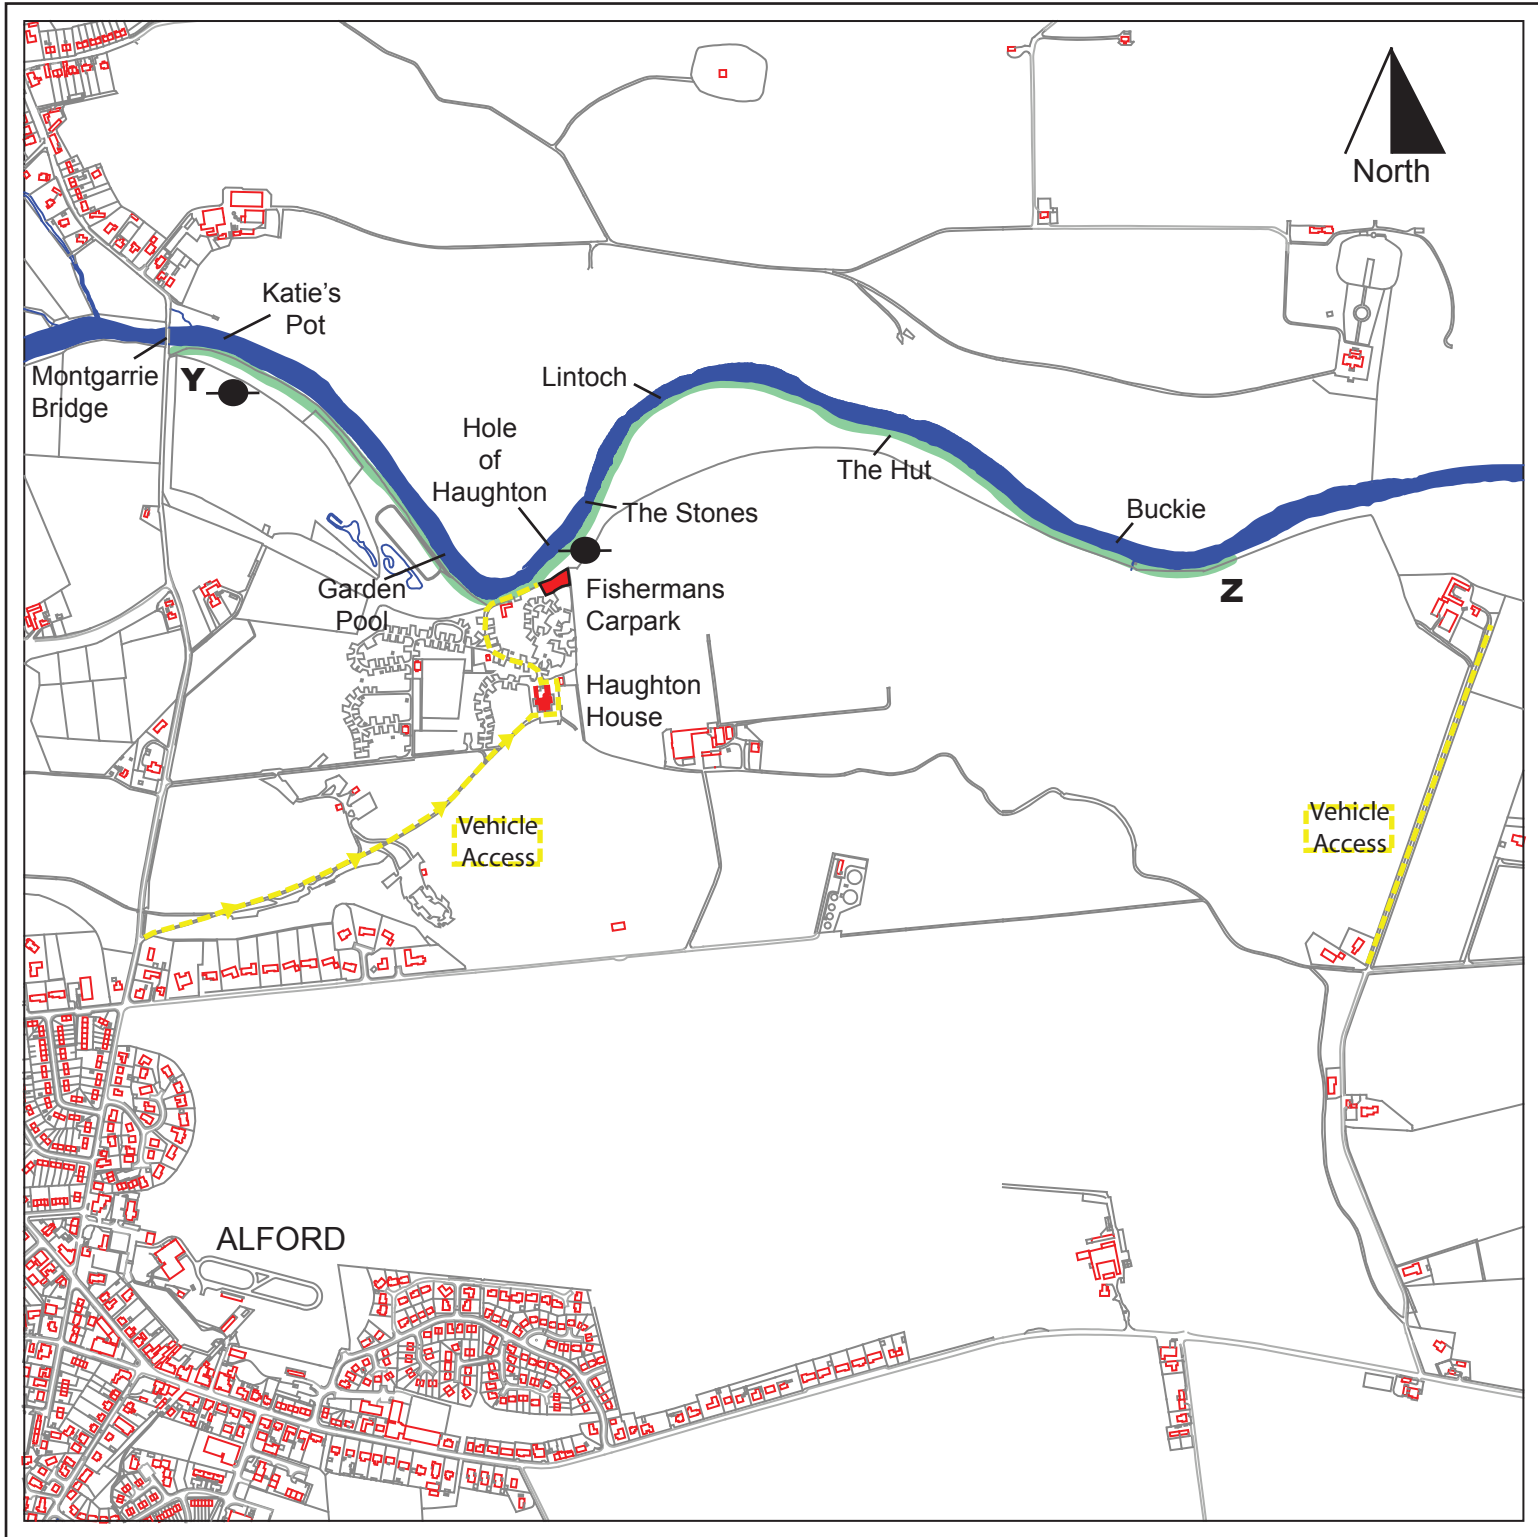

Haughton Fishings

Y + Z = Extent of fishings
River Don = 1.9km / 1.1 miles
Fishing on Right Bank Only
● Marker Gauge