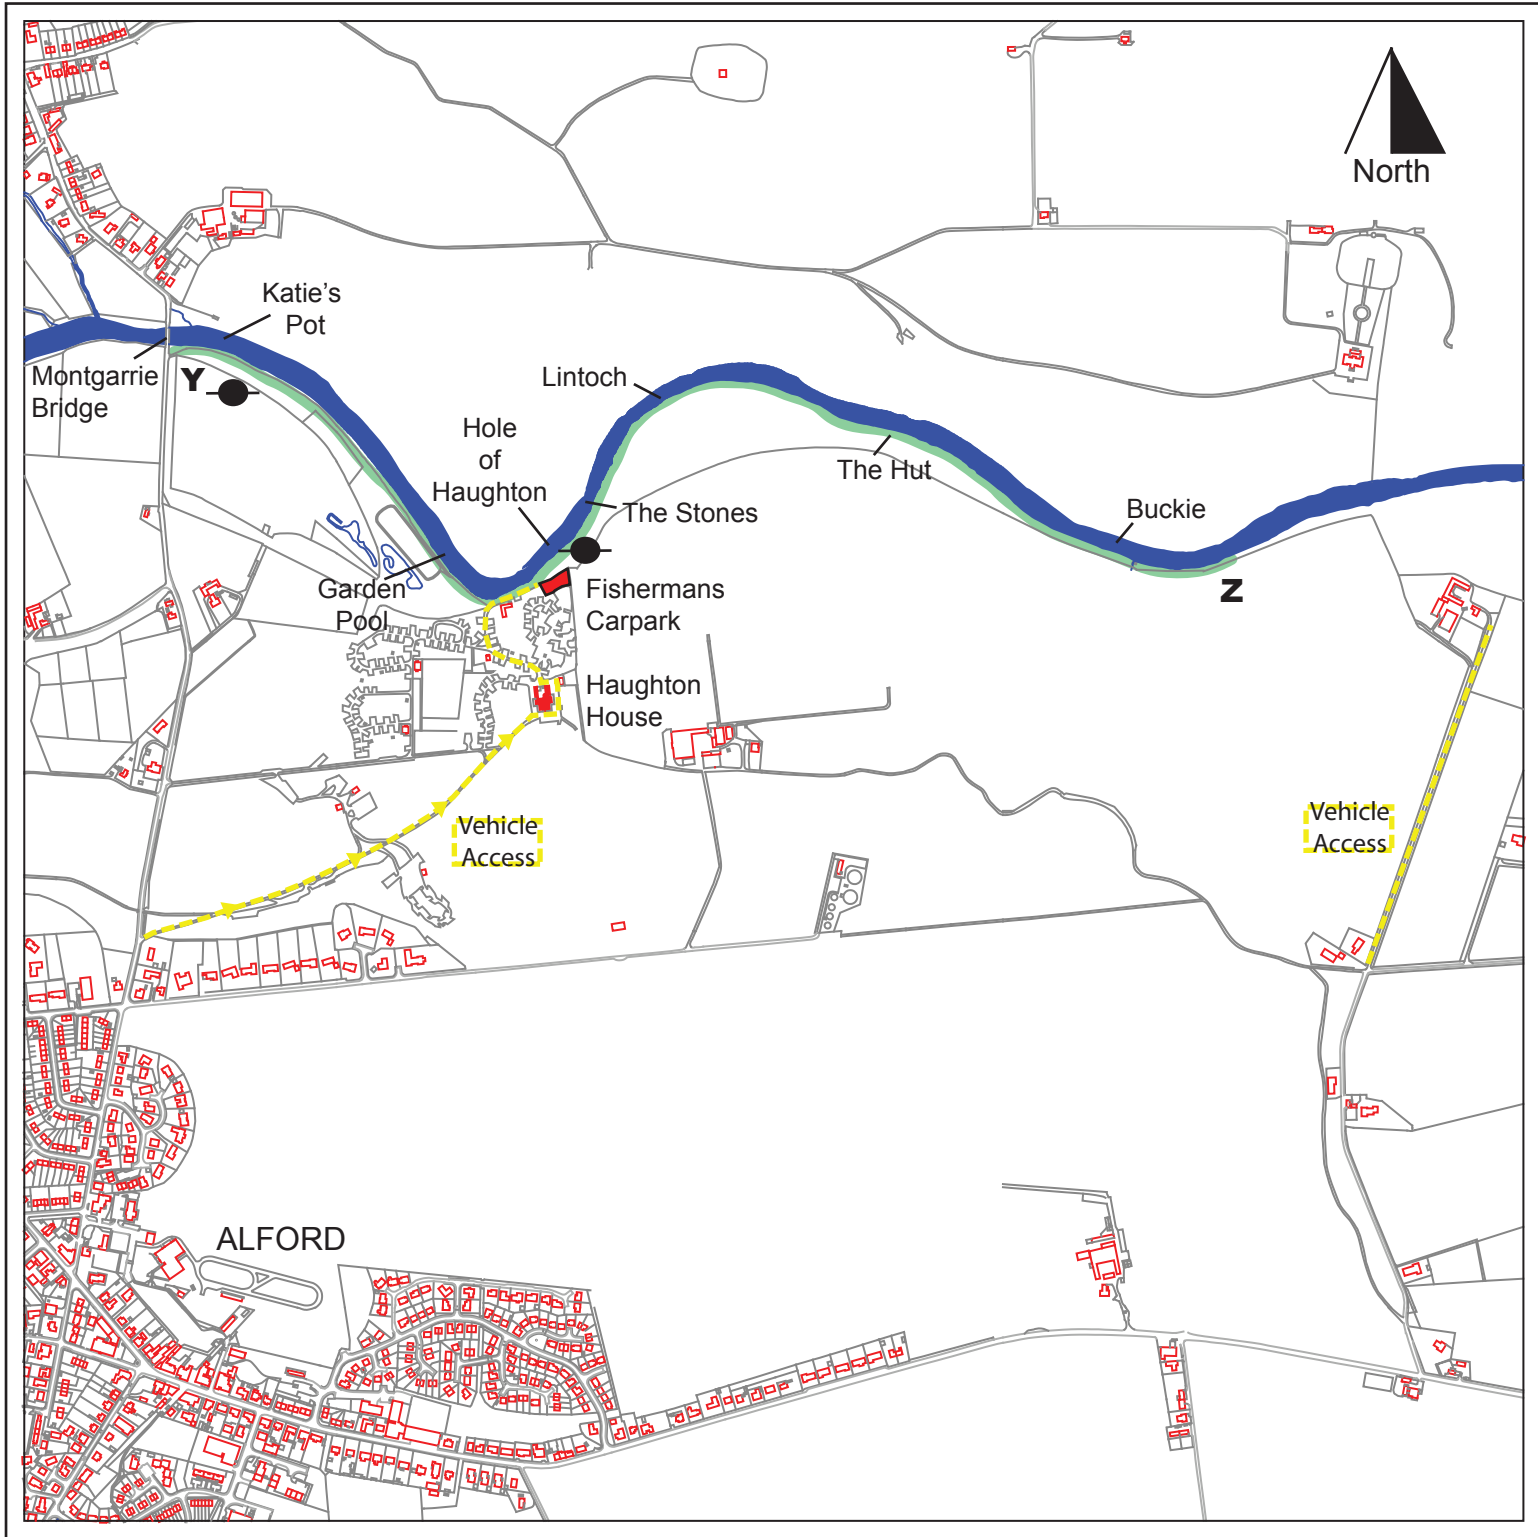

# Haughton Fishings

Y + Z = Extent of fishings  
River Don = 1.9km / 1.1 miles  
**Fishing on Right Bank Only**  
● Marker Gauge