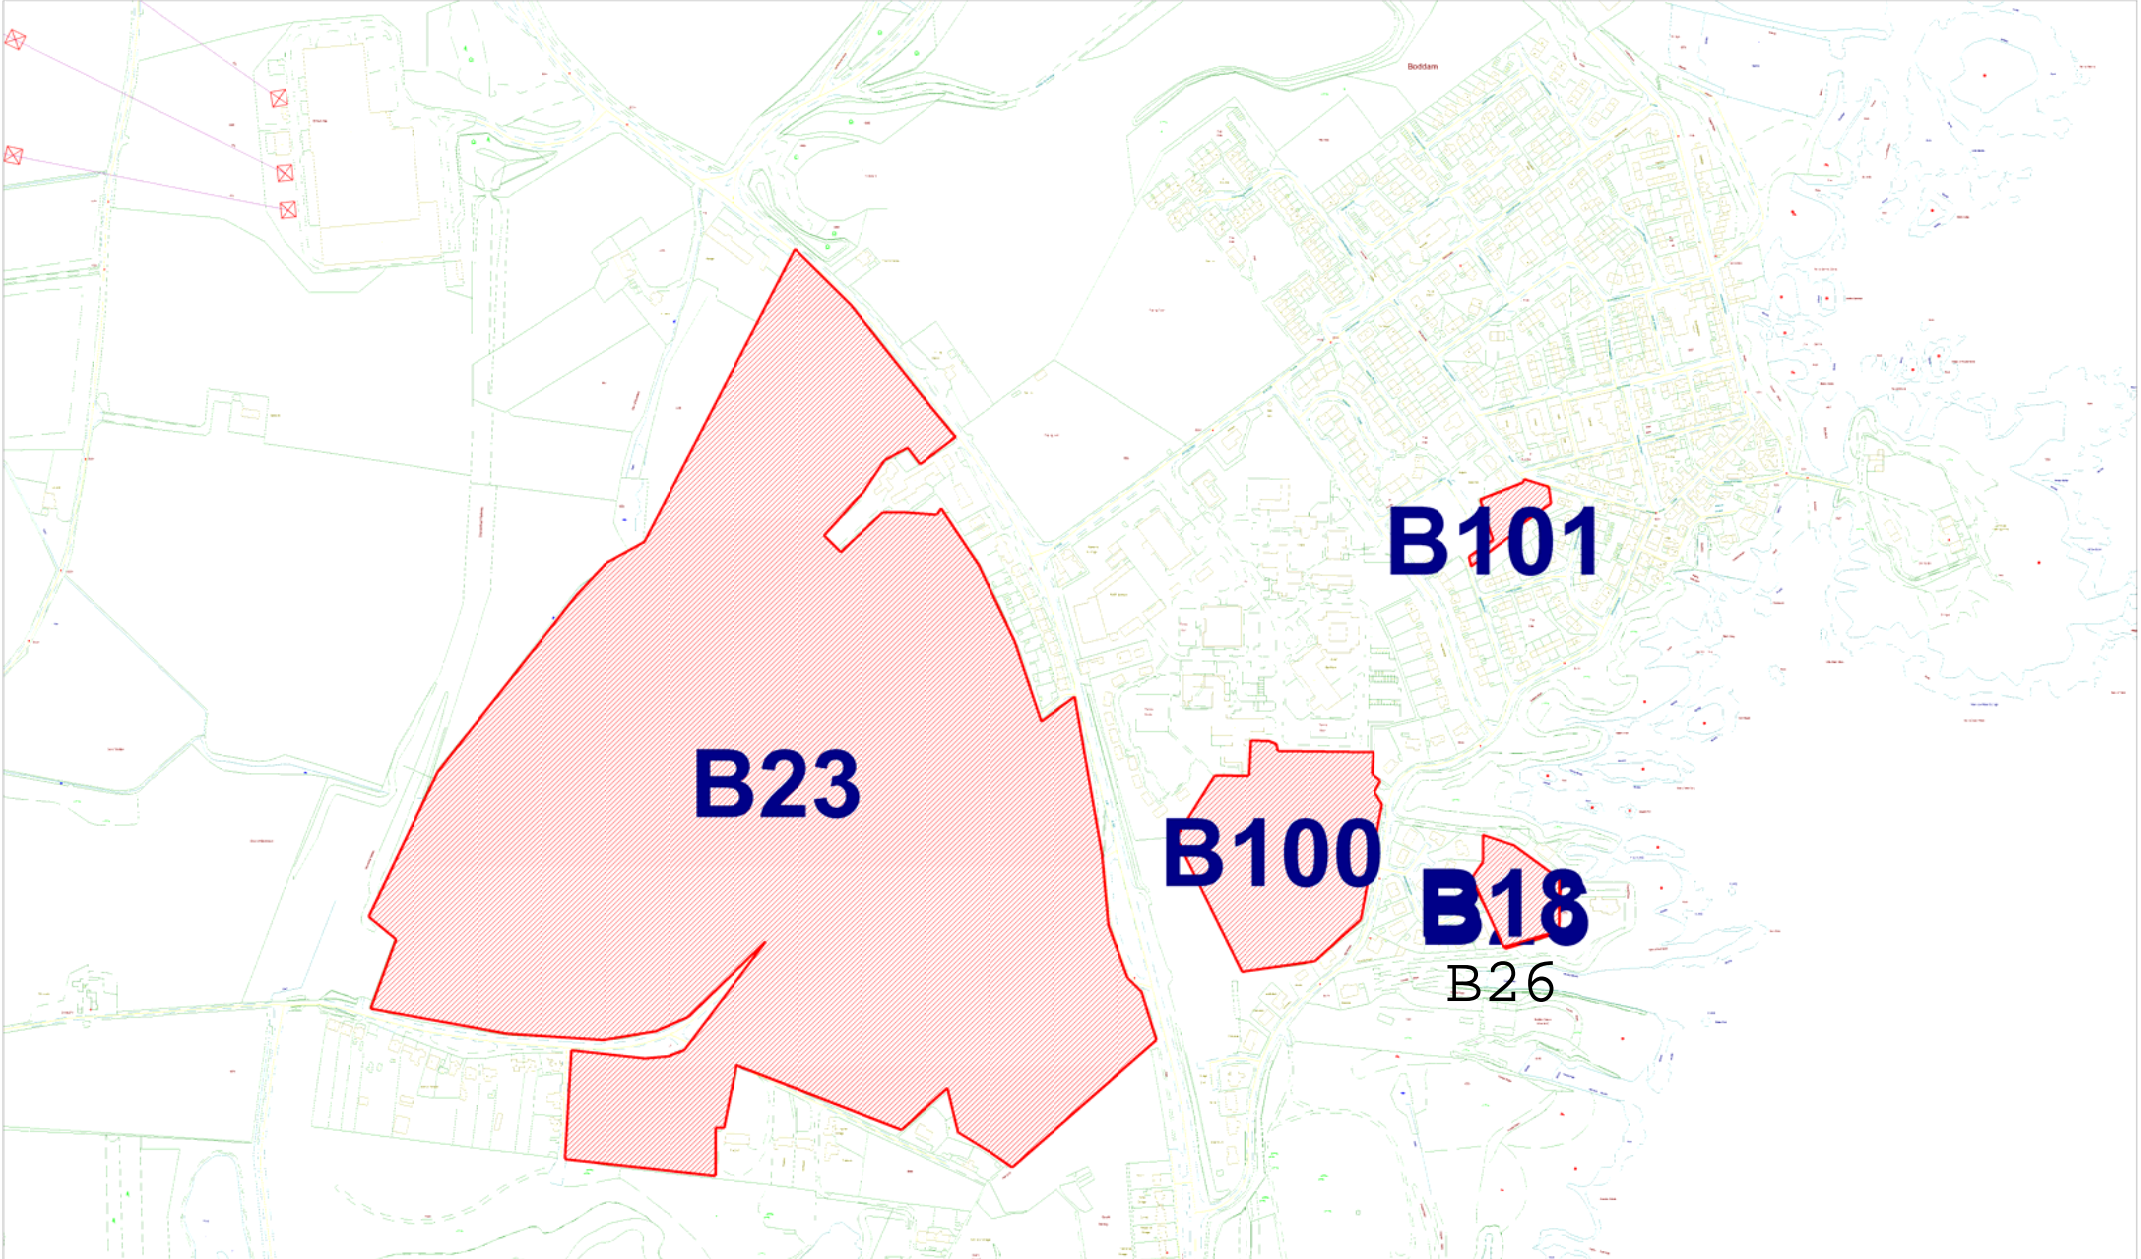

LOCATION OF PLANNING / BUILDING WARRANT

This copy has been produced specifically for Planning & Building Control purposes only. NO FURTHER COPIES MAY BE MADE. Reproduced from the Ordnance Survey mapping with the permission of the Controller of Her Majesty's Stationery Office. © Crown Copyright. Unauthorised reproduction infringes copyright and may lead to prosecution or civil proceedings. Aberdeenshire Council. Licence No: LA090022L.

Printed on: 13 March 2009

Map Scale - 1:7100