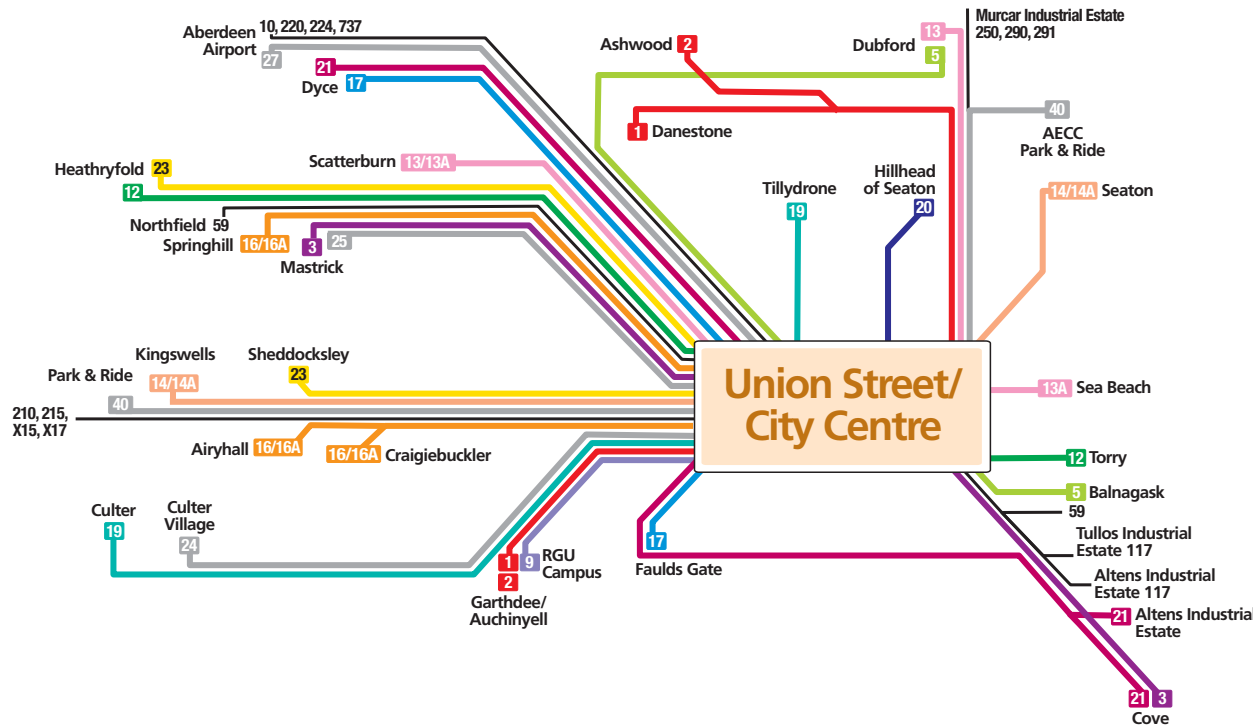

From top:
Union Terrace Gardens;
Town House;
Aberdeen Harbour.

All main bus services to and from Aberdeenshire are operated by Stagecoach Bluebird. For full details of journey times visit www.stagecoachbus.com or call Traveline on 0871 200 22 33

Continue your journey in Aberdeen

All rural bus services stop on Union Street with the exception of service 10 which arrives and departs from Guild Street bus station.

Index to places served

First operate 21 services throughout the Aberdeen area. Services run within Aberdeen, Dyce, Bridge of Don, Torry, Kingswells, Cove Bay, Northfield, Culter, Charleston and Aberdeen Airport.