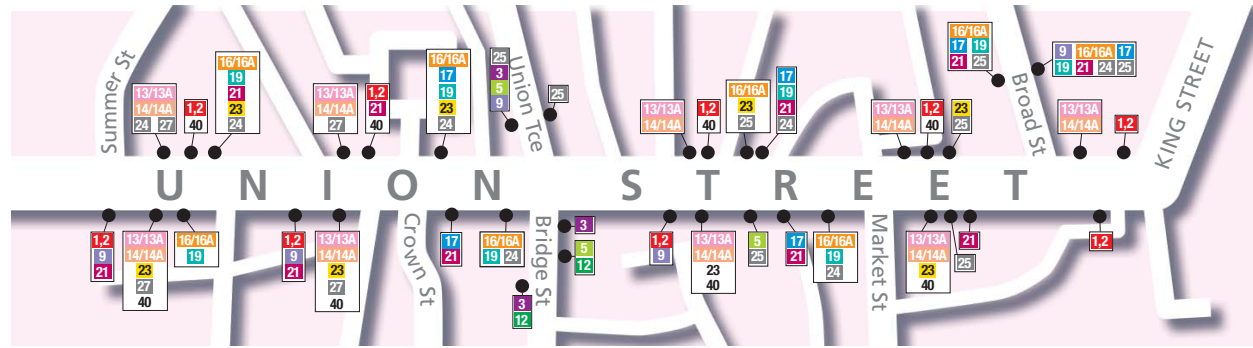

Continue your journey in Aberdeen

All rural bus services stop on Union Street with the exception of service 10 which arrives and departs from Guild Street bus station.

Index to places served

First operate 21 services throughout the Aberdeen area. Services run within Aberdeen, Dyce, Bridge of Don, Torry, Kingswells, Cove Bay, Northfield, Culter, Charleston and Aberdeen Airport.