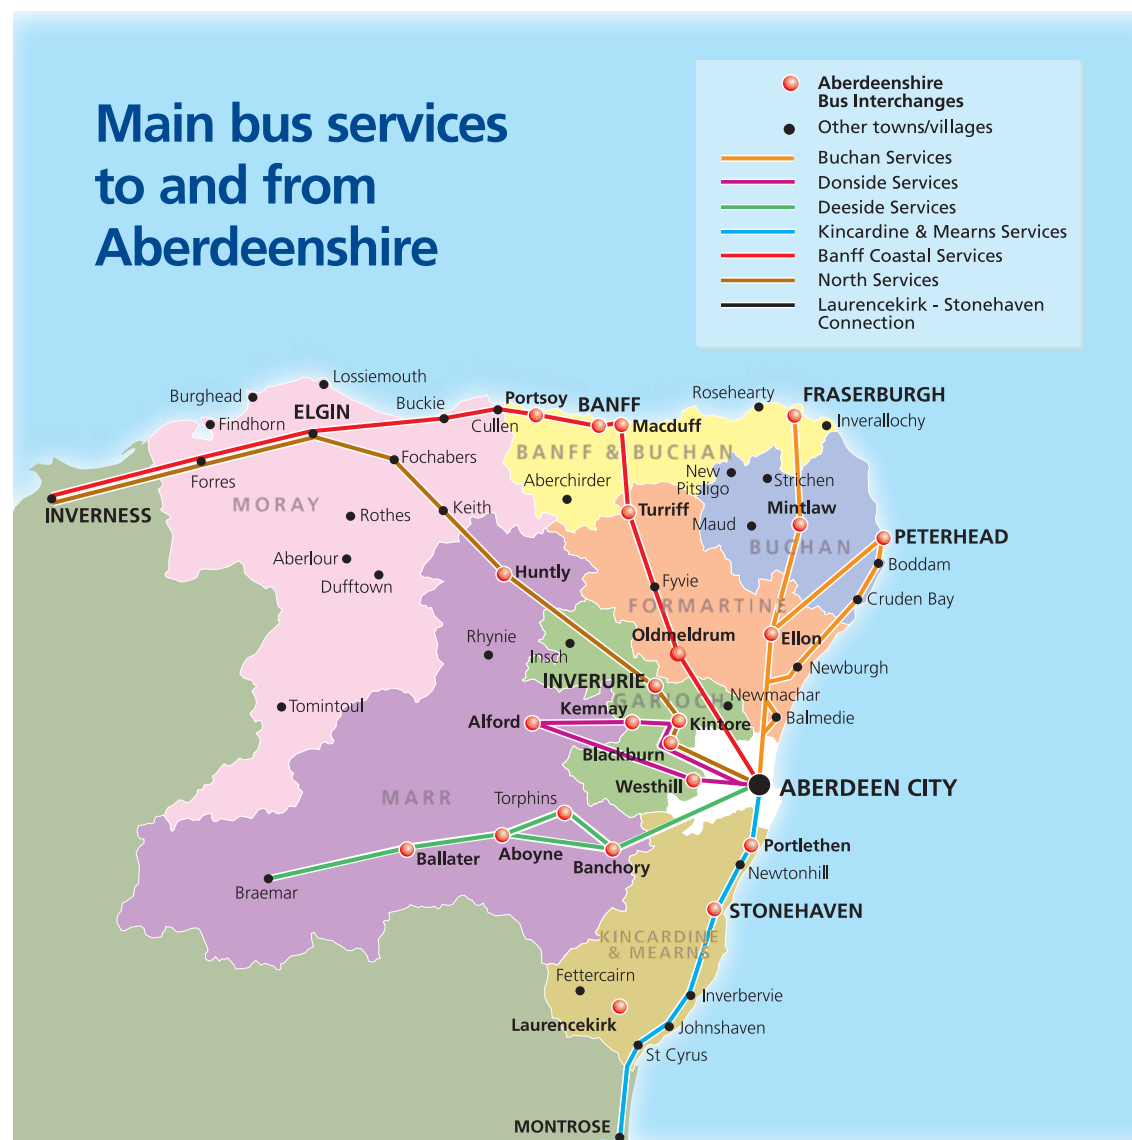

Important Destinations...

Aberdeen Airport: Service 27
Aberdeen College Altens Centre: Service 21, 117*
Aberdeen College Gallowgate Centre: Service 16, 16A, 17, 19, 20, 21
Aberdeen College Gordon Centre: Service 1, 2, 5
Aberdeen Exhibition & Conference Centre: Service 40 (Park & Ride)
Aberdeen Fun Beach: Service 13A
Aberdeen University Foresterhill (Medical School): Service 5, 14, 14A, 59*
Aberdeen University Hillhead: Service 20
Aberdeen University Marischal College: Service 9, 13A, 14, 16, 16A, 17, 19, 21, 24, 25
Aberdeen University Old Aberdeen: Service 1, 2, 14, 14A, 19, 20, 40
Altens Industrial Estate: Service 3 (Nigg Post Office), 21, 117*
Bridge of Don Industrial Estate: Service 1, 2, 13
Duthie Park: Service 17, 21
Farburn Industrial Estate, Dyce: Service 17, 21
Foresterhill Hospital: Service 3, 5, 9, 14, 14A, 23, 40, 59*
Hazlehead Park: Service 14, 14A
Joint Station, Guild Street: Service 3, 5, 12, 27, 59*
Kirkhill Industrial Estate, Dyce: Service 27
Mastrick Industrial Estate: Service 13, 13A, 23, 40
Murcar Industrial Estate: Service 51*, 290*, 291*
RGU Garthdee Campus: Service 1, 2, 9
RGU Schoolhill Campus: Service 5, 9, 12, 25, 59*
Tullos Industrial Estate: Service 3, 117*
Wellheads Industrial Estate, Dyce: Service 17, 21
Woodend Hospital: (Hazlehead entrance) 14, 14A (Summerhill entrance) 23, 40
<i>All city bus services operated by First with the exception of those marked * Stagecoach Bluebird.</i>

Continue your journey in Aberdeen

All rural bus services stop on Union Street with the exception of service 10 which arrives and departs from Guild Street bus station.

Index to places served

First operate 21 services throughout the Aberdeen area. Services run within Aberdeen, Dyce, Bridge of Don, Torry, Kingswells, Cove Bay, Northfield, Culter, Charleston and Aberdeen Airport.