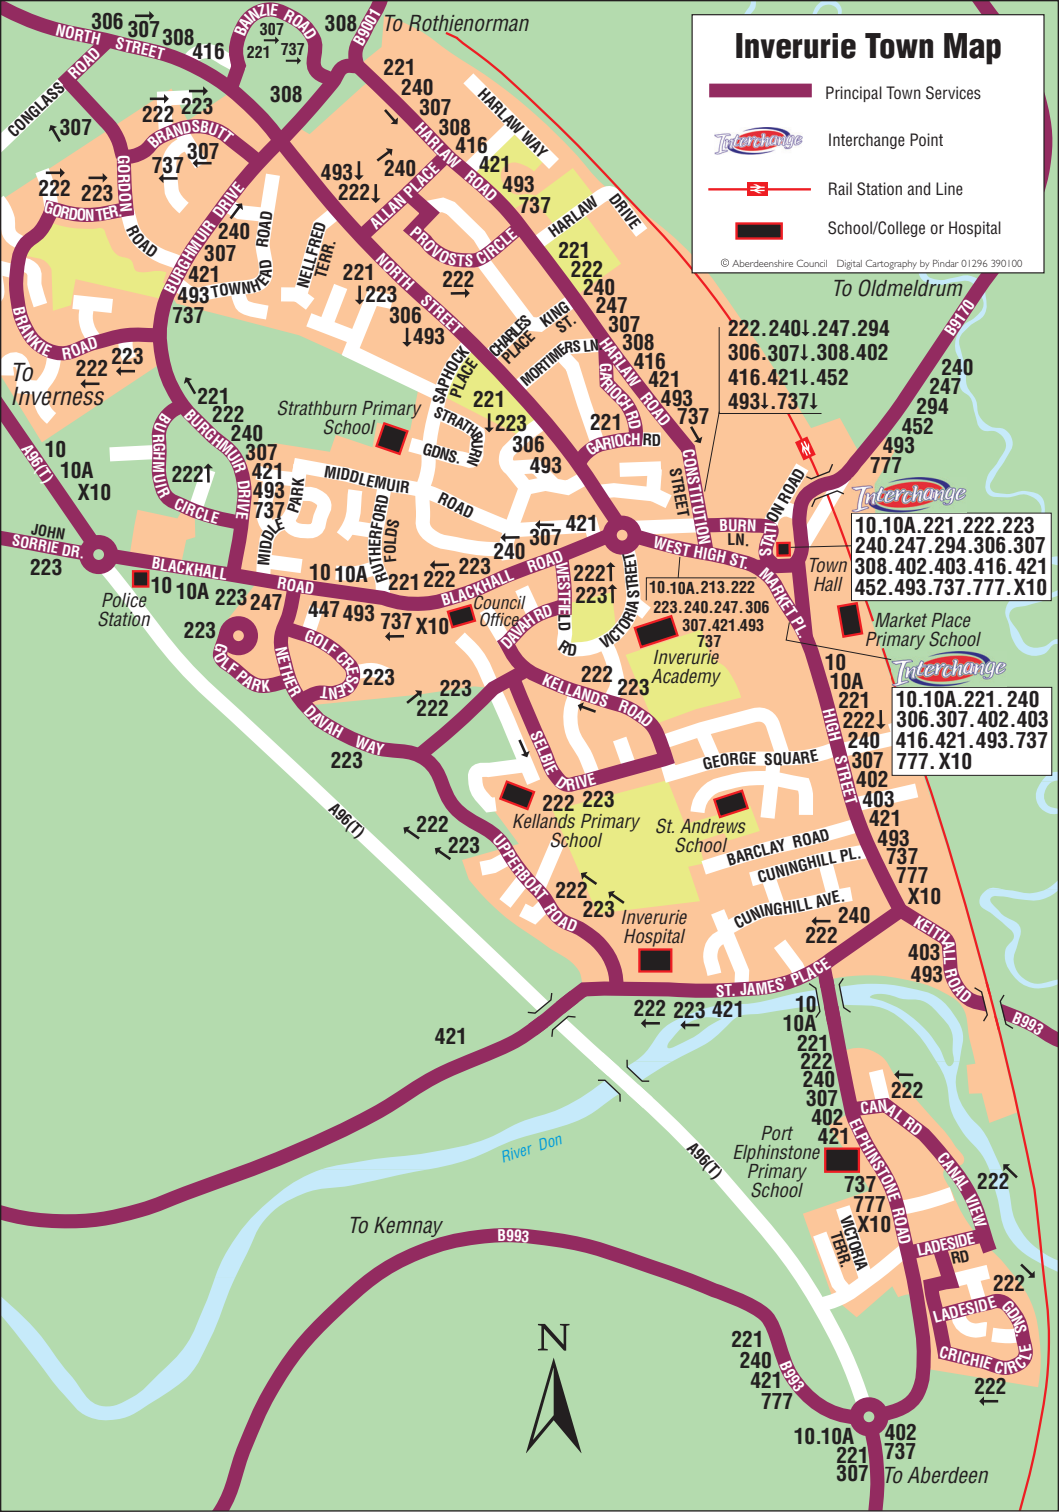

Inverurie Town Map

- Principal Town Services
- Interchange Point
- Rail Station and Line
- School/College or Hospital

To Oldmeldrum

222.240↓.247.294
306.307↓.308.402
416.421↓.452
493↓.737↓

240
247
294
452
493
777

Interchange

10.10A.221.222.223
240.247.294.306.307
308.402.403.416.421
452.493.737.777.X10

Town Hall

Market Place Primary School

Interchange

10.10A.221.240
221
222↓
240
240
307
402
403
421
493
737
777.X10