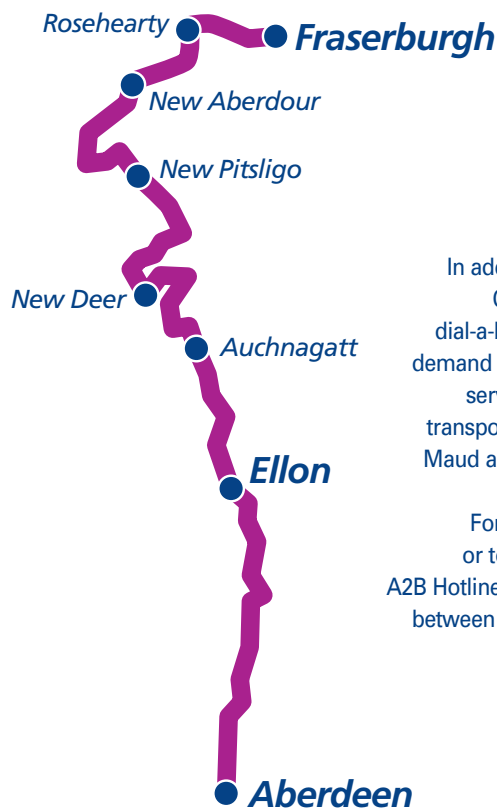

MONDAY - FRIDAY

Aberdeen Union Square Bus Station	1355	-
Bridge of Don Barracks	1410	-
Foveran Playing Fields	1424	-
Ellon Interchange Market Street	1432	1817
Ellon Park & Ride	1435	1820
Ellon Crimond Drive	1437	1822
Auchnagatt Post Office	1452	1837
Maud Henry Lane	1502	1847
New Deer Culsh Terrace	1507	1852
New Pitsligo Market Place	-	1907
Tyrie Bell Terrace	-	1917
Fraserburgh Bus Station	-	1927

SATURDAY

Aberdeen Union Square Bus Station	1047	1355	1707
Bridge of Don Barracks	1102	1410	1722
Foveran Playing Fields	1116	1424	1736
Ellon Interchange Market Street	1124	1432	1744
Ellon Park & Ride	1127	1435	1747
Ellon Crimond Drive	1129	1437	1749
Auchnagatt Post Office	1144	1452	1804
Maud Henry Lane	1154	1502	1814
New Deer Culsh Terrace	1159	1507	1819
New Pitsligo Market Place	1214	1522	1834
New Aberdour Elphin Street	-	-	1849
Rosehearty The Square	-	-	1856
Sandhaven School	-	-	1901
Fraserburgh Bus Station	-	-	1907

SATURDAY

Fraserburgh Bus Station	0837	-	-
Sandhaven School	0843	-	-
Rosehearty The Square	0848	-	-
New Aberdour Elphin Street	0855	-	-
New Pitsligo Market Place	0910	1217	1525
New Deer Culsh Terrace	0925	1232	1540
Maud Henry Lane	0930	1237	1545
Auchnagatt Old Mill House	0940	1247	1555
Ellon Crimond Drive	0953	1300	1608
Ellon Park & Ride	0957	1304	1612
Ellon Interchange Market Street	1000	1307	1615
Foveran School	1007	1314	1622
Bridge of Don Barracks	1022	1329	1637
Aberdeen Union Square Bus Station	1037	1344	1652

In addition to Service 251, Central Buchan 'A2B' dial-a-bus is a door-to-door demand responsive transport service. It provides local transport in the Auchnagatt, Maud and New Pitsligo area for local trips. For further information, or to book a trip, call the A2B Hotline on **01224 665599** between 9.30am and 3.30pm, Mondays to Fridays.