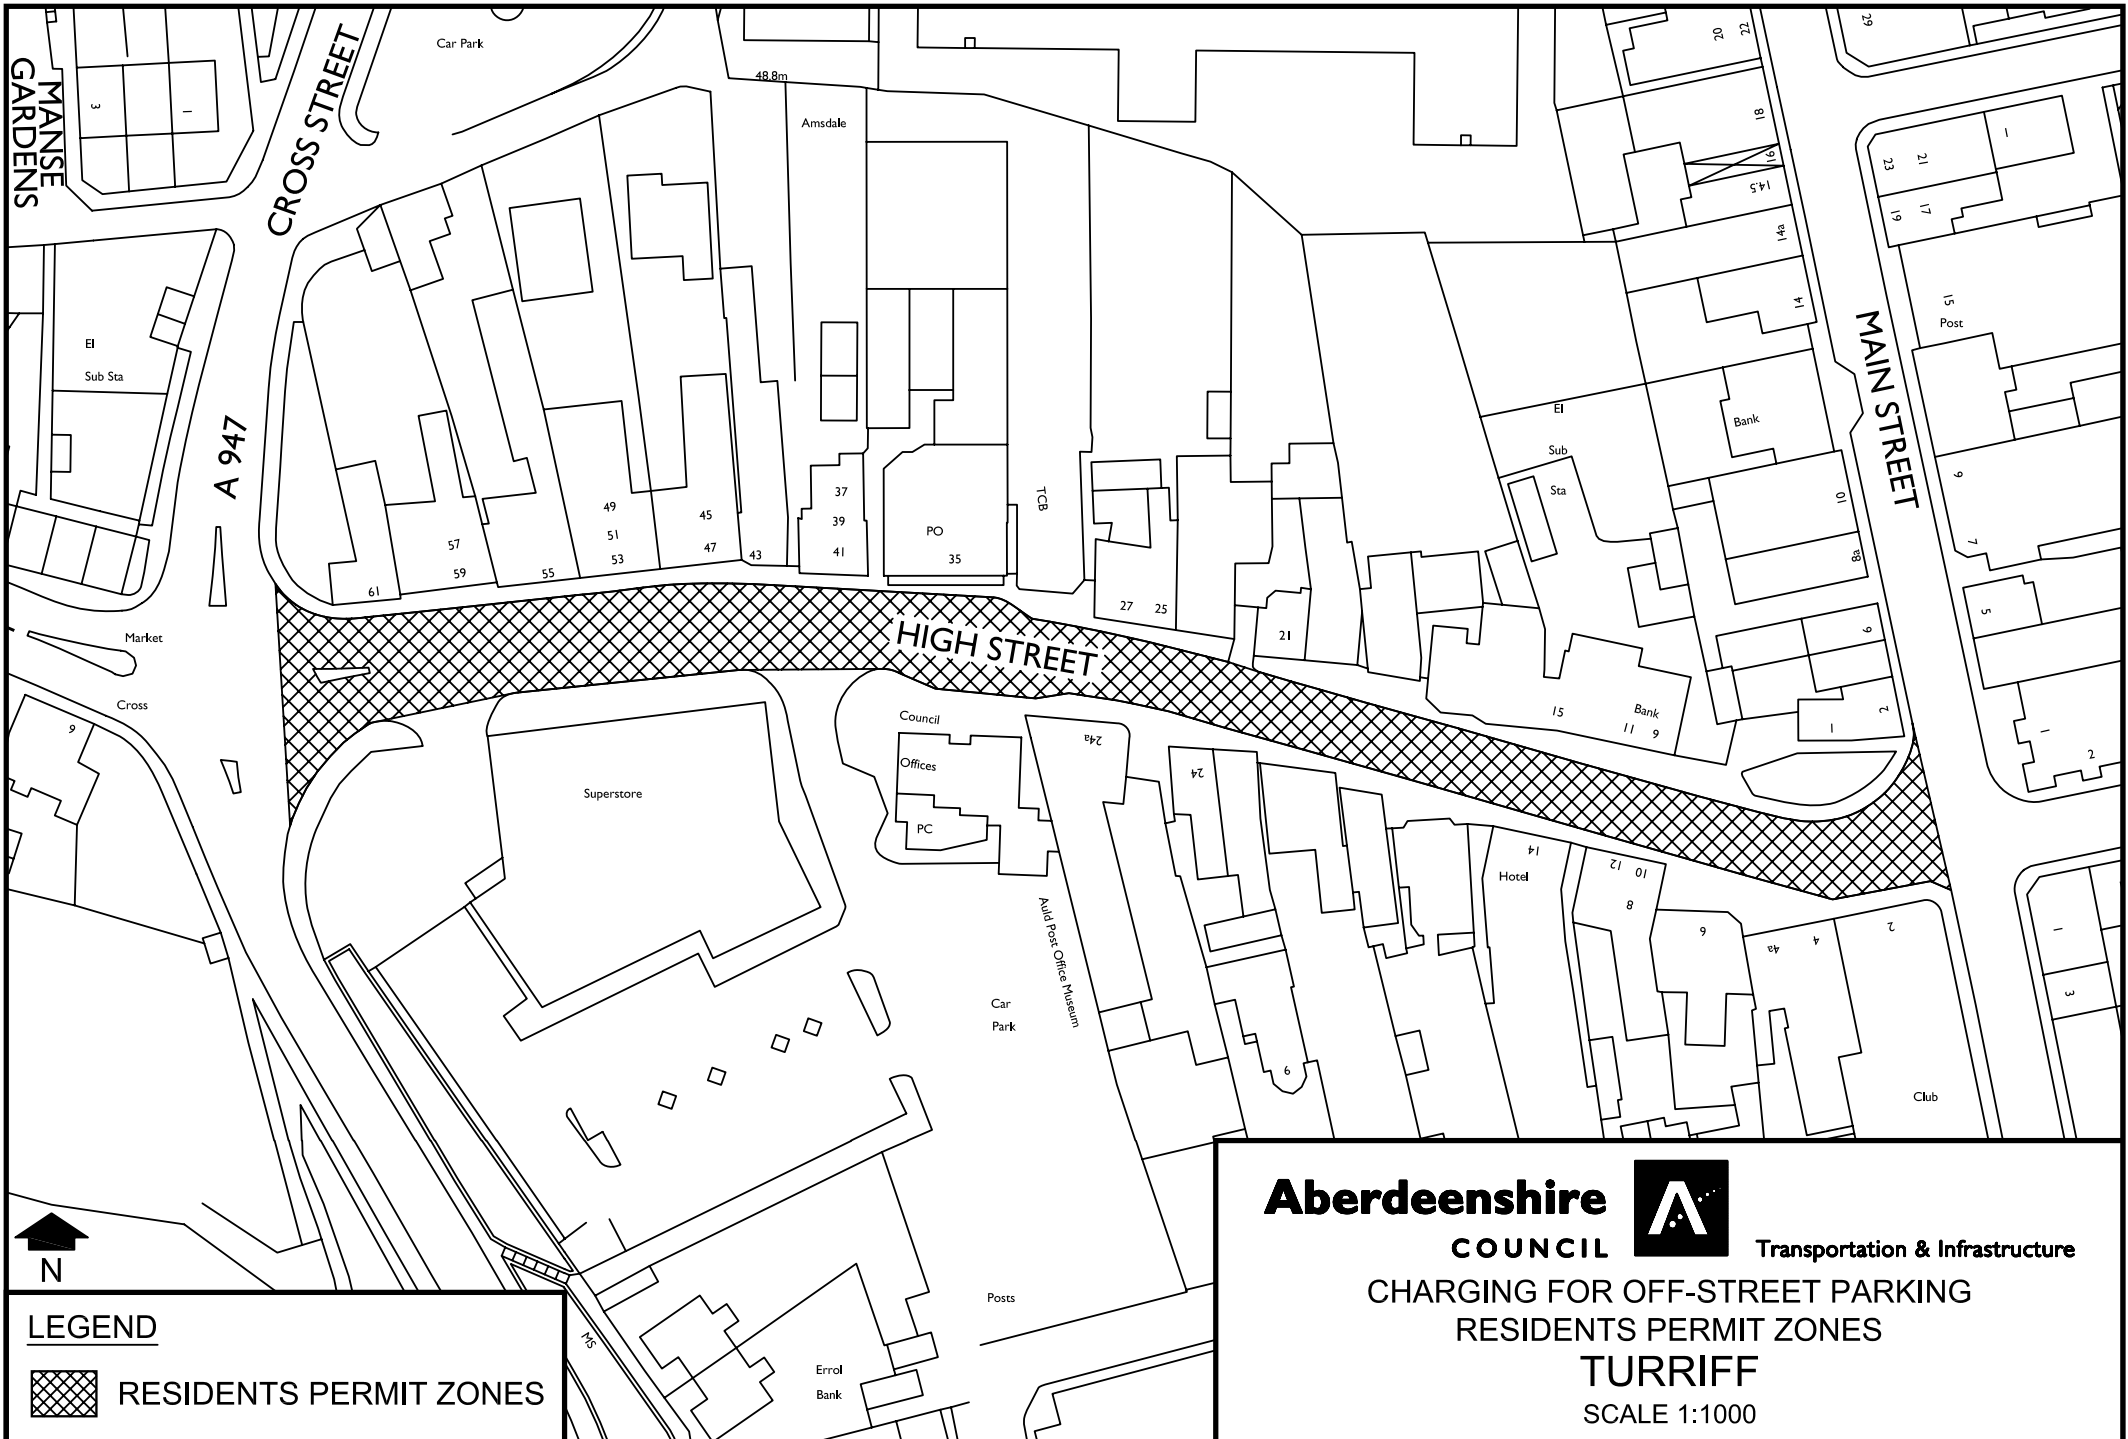

Aberdeenshire
COUNCIL

Transportation & Infrastructure

CHARGING FOR OFF-STREET PARKING
RESIDENTS PERMIT ZONES

TURRIFF

SCALE 1:1000