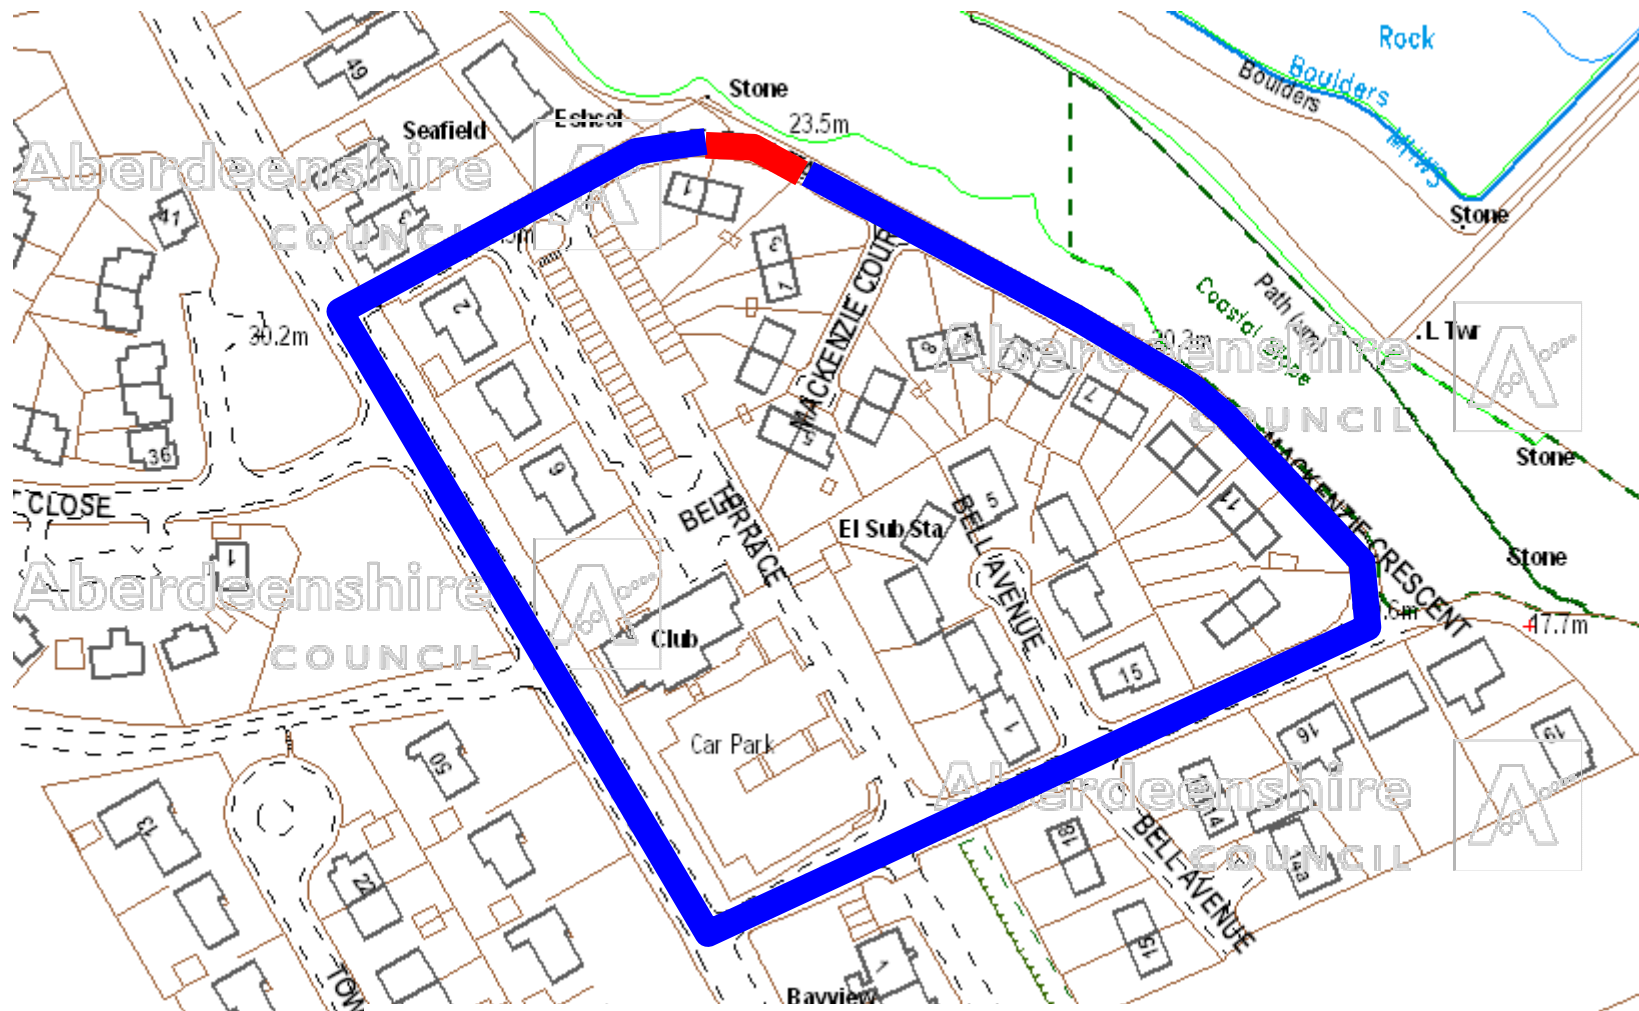

Mackenzie Crescent, Peterhead – 13 January 2012

© Crown copyright. All rights reserved. Aberdeenshire Council 0100020767 2009

Closure 
Diversion 

Aberdeenshire Council
Infrastructure Services