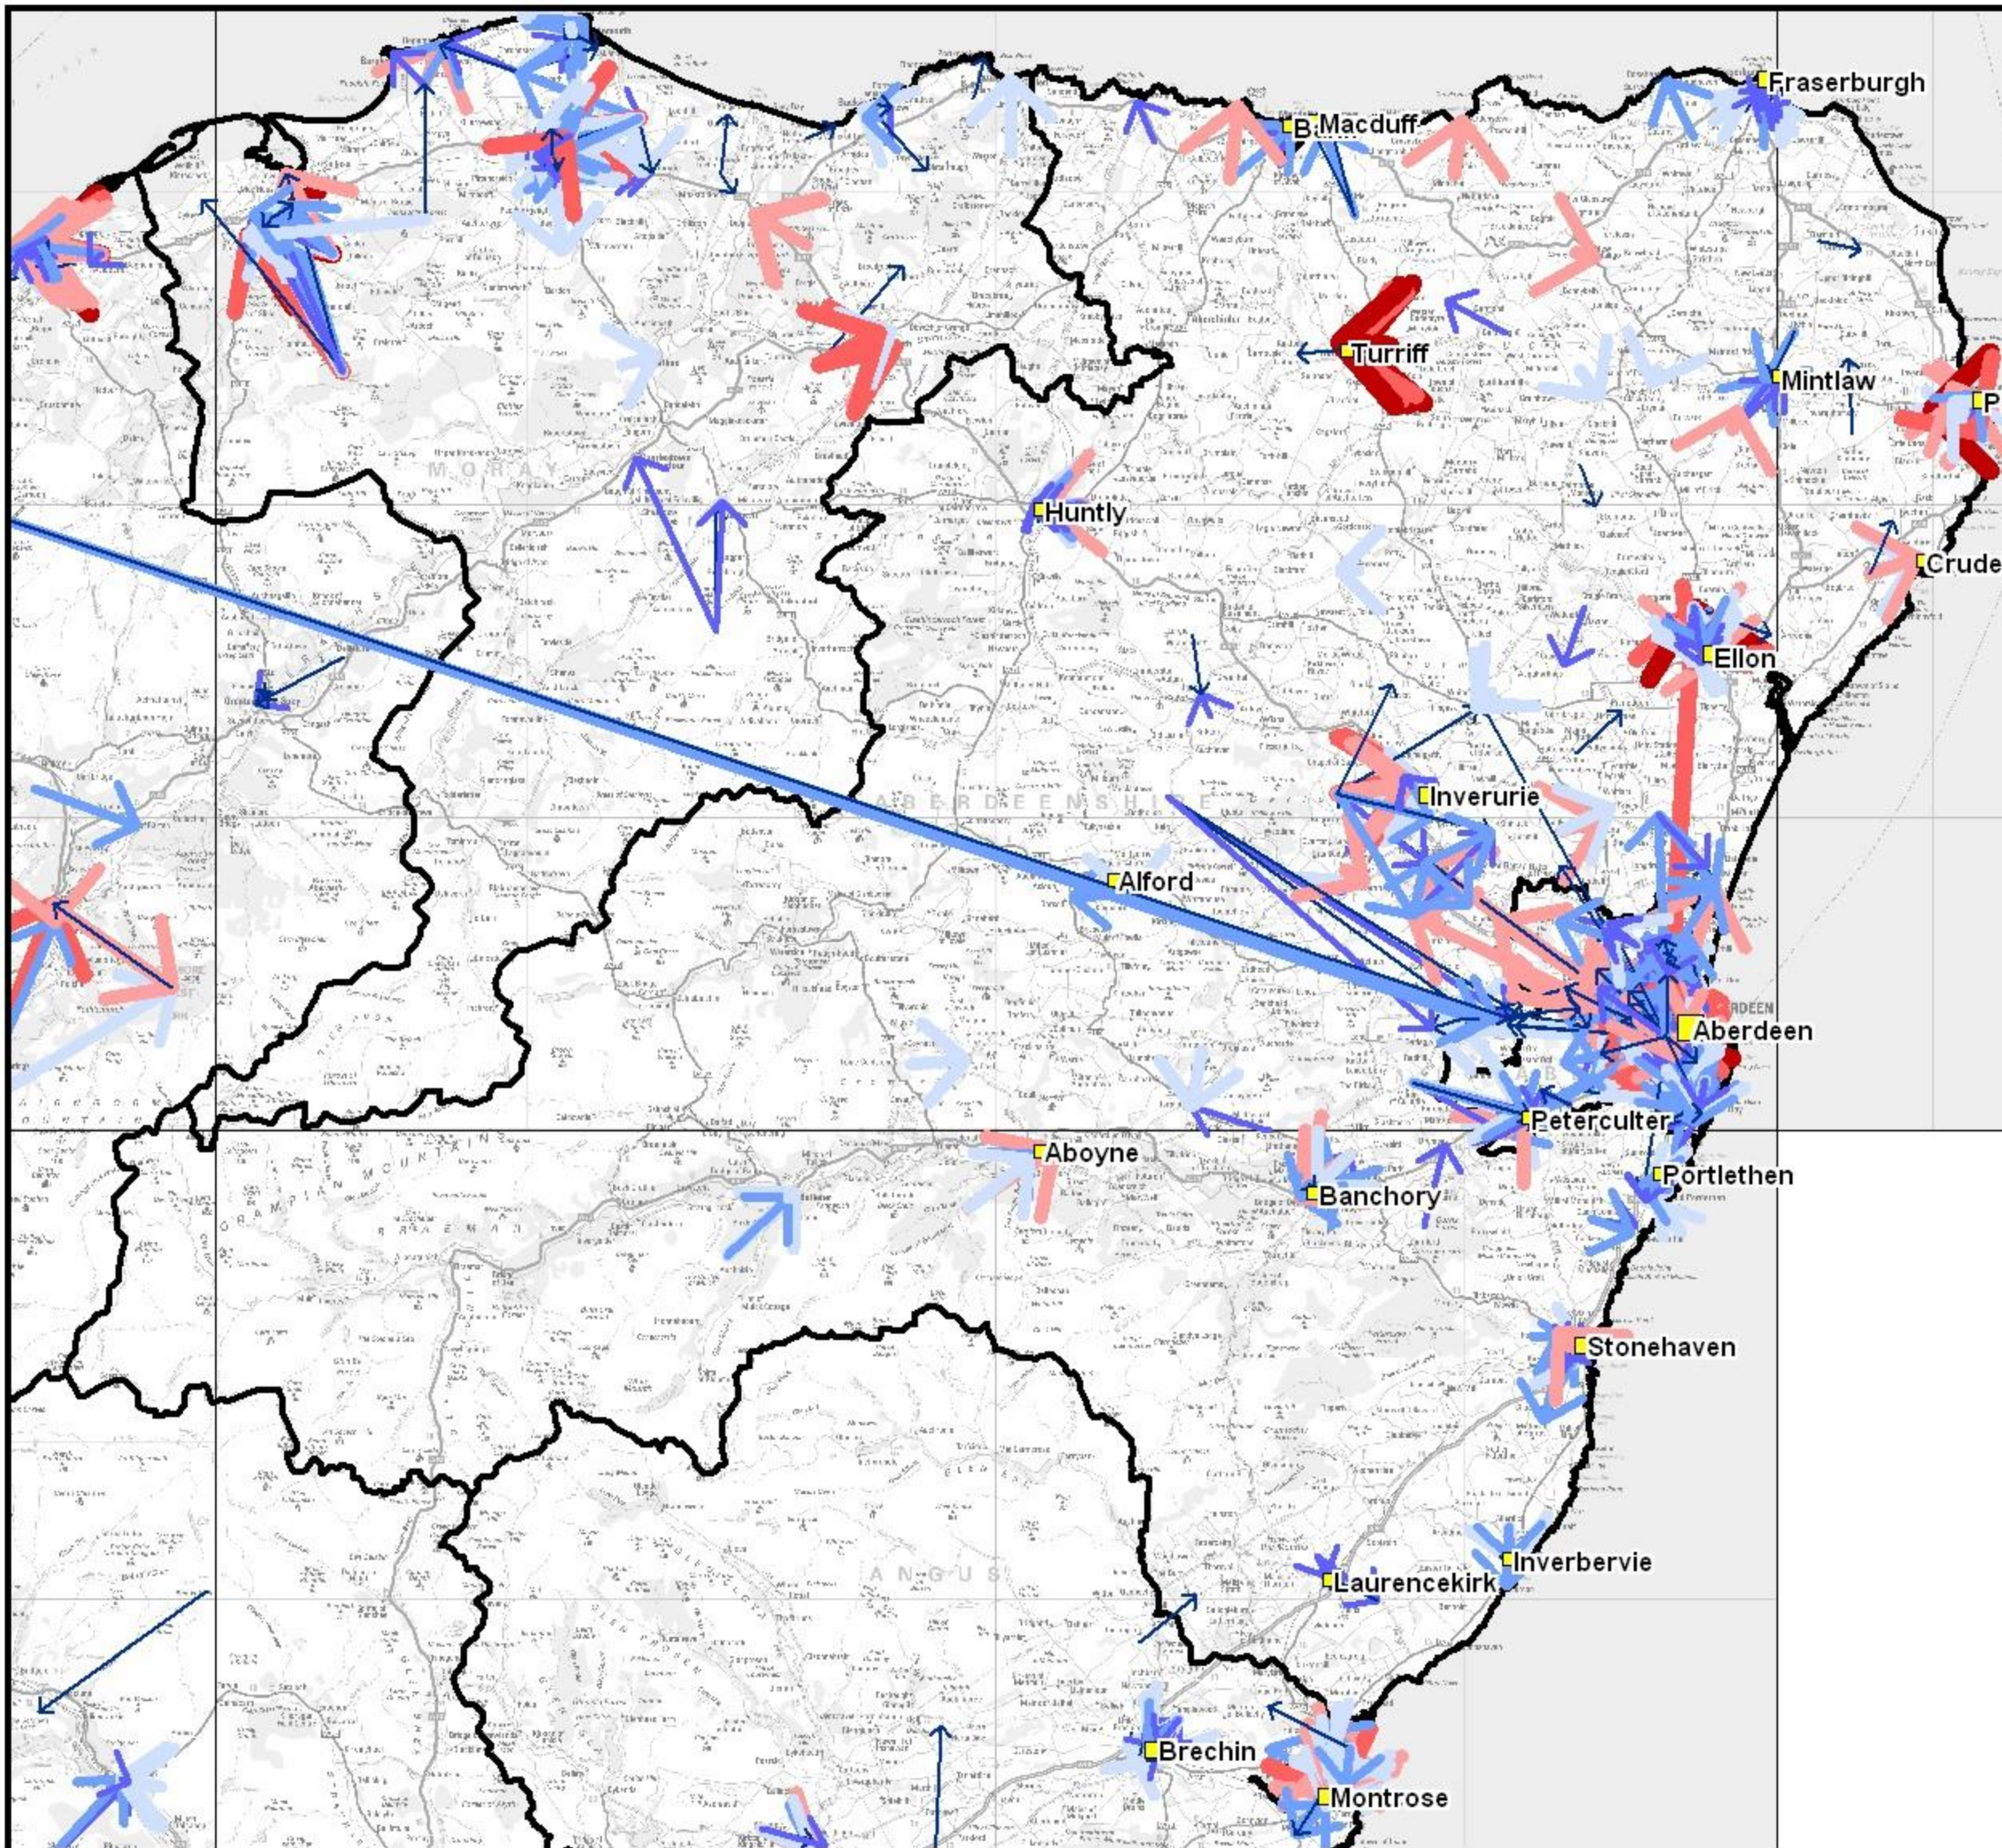

ABERDEEN CITY & ABERDEENSHIRE HMA

Appendix 2c
Household Moves 2001-2005 Data
> or = 15 Moves by Data Zone

CONSULTING & RESEARCH
WEB: WWW.DTZ.COM
TEL: +44 (0) 118 967 2020