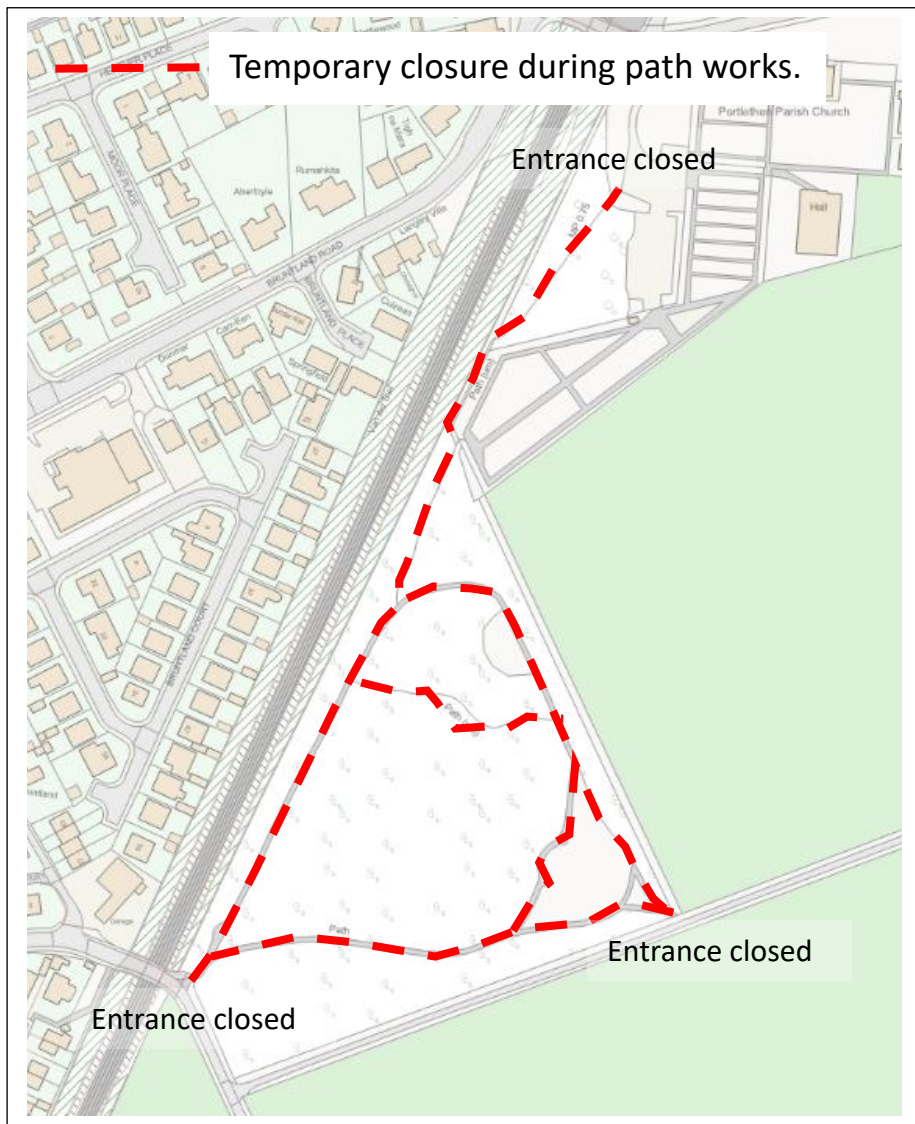

Notice: Portlethen Community Wood - Path Upgrade Works

Please note, due to Portlethen Community Wood path upgrade works, the path will be **temporarily closed for approximately three weeks from 7th January to 31st January 2025.**