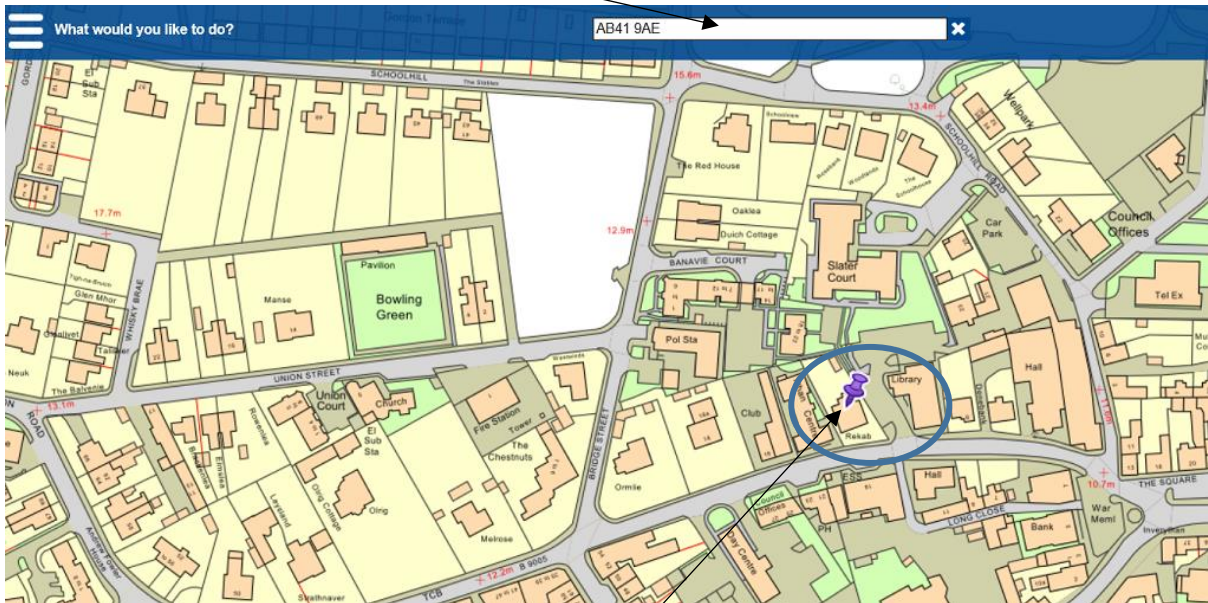

Within the search box type post code and select the address. This will drop a pin on the selected address.

Type Post Code here