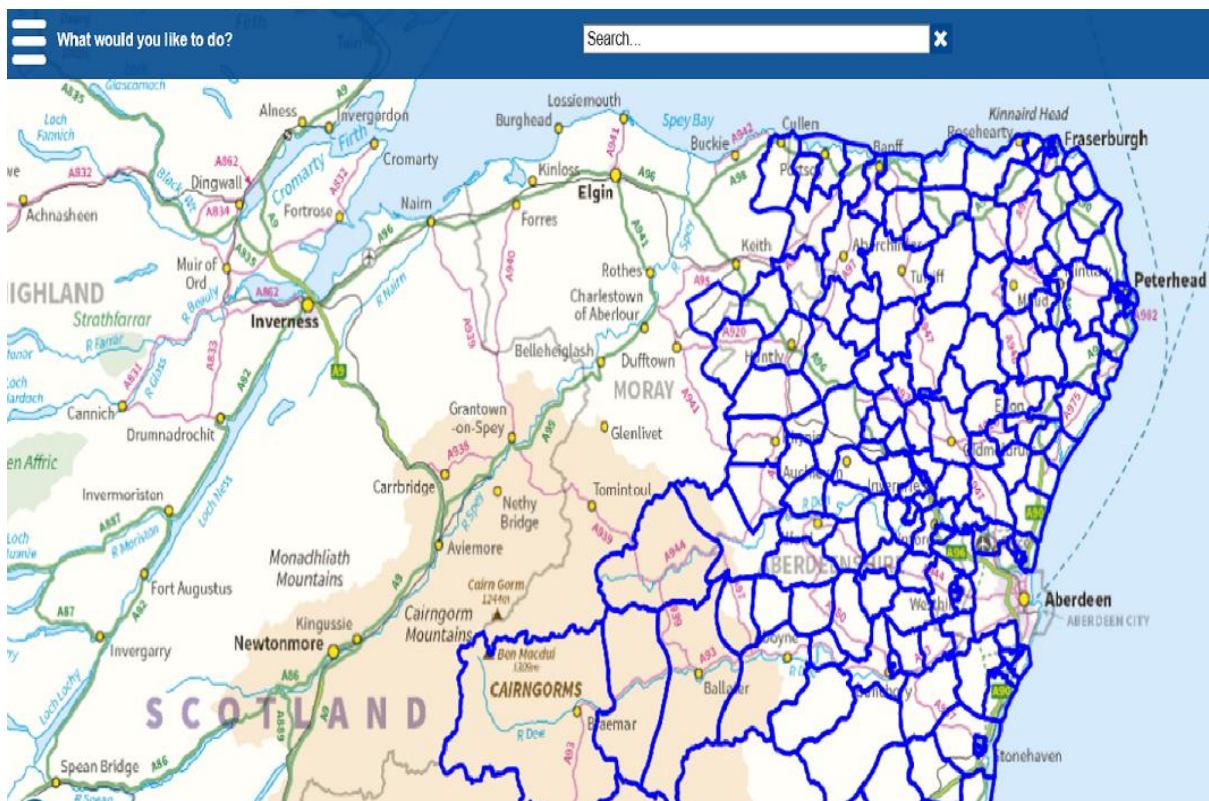

## A GUIDE TO ESTABLISH THE CATCHMENT AREAS FOR PRIMARY AND SECONDARY SCHOOLS WITHIN ABERDEENSHIRE

This document provides a guide on how to establish which Primary or Secondary School catchment area an address is within.

Every household in Aberdeenshire has a catchment area. Any children who live within the catchment area of a school are automatically entitled to a space within the school.

Link to school catchment areas: [School catchments - Aberdeenshire Council](#)

Click on one of the links for either primary or secondary school zones. This will open up a map (shown below) outlining the catchments areas for all Primary Schools within Aberdeenshire. This shows the outline of all catchments areas for Primary Schools within Aberdeenshire.

Within the search box type post code and select the address. This will drop a pin on the selected address.

Type Post Code here

Pin showing selected address

Click on an area near the pin and a box will appear with the name of the Primary School that the address is in the catchment area for.