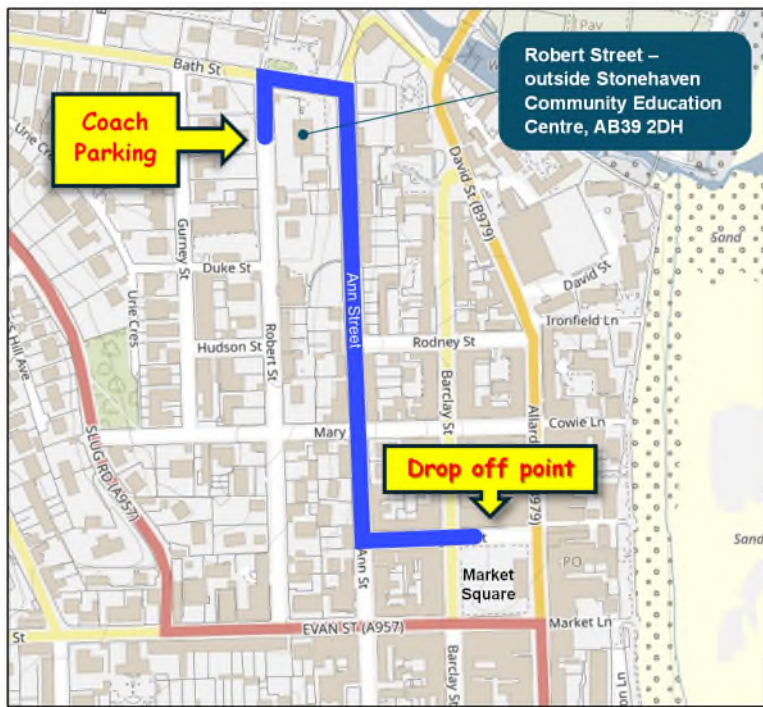

Robert Street – outside Stonehaven Community Education Centre, AB39 2DH