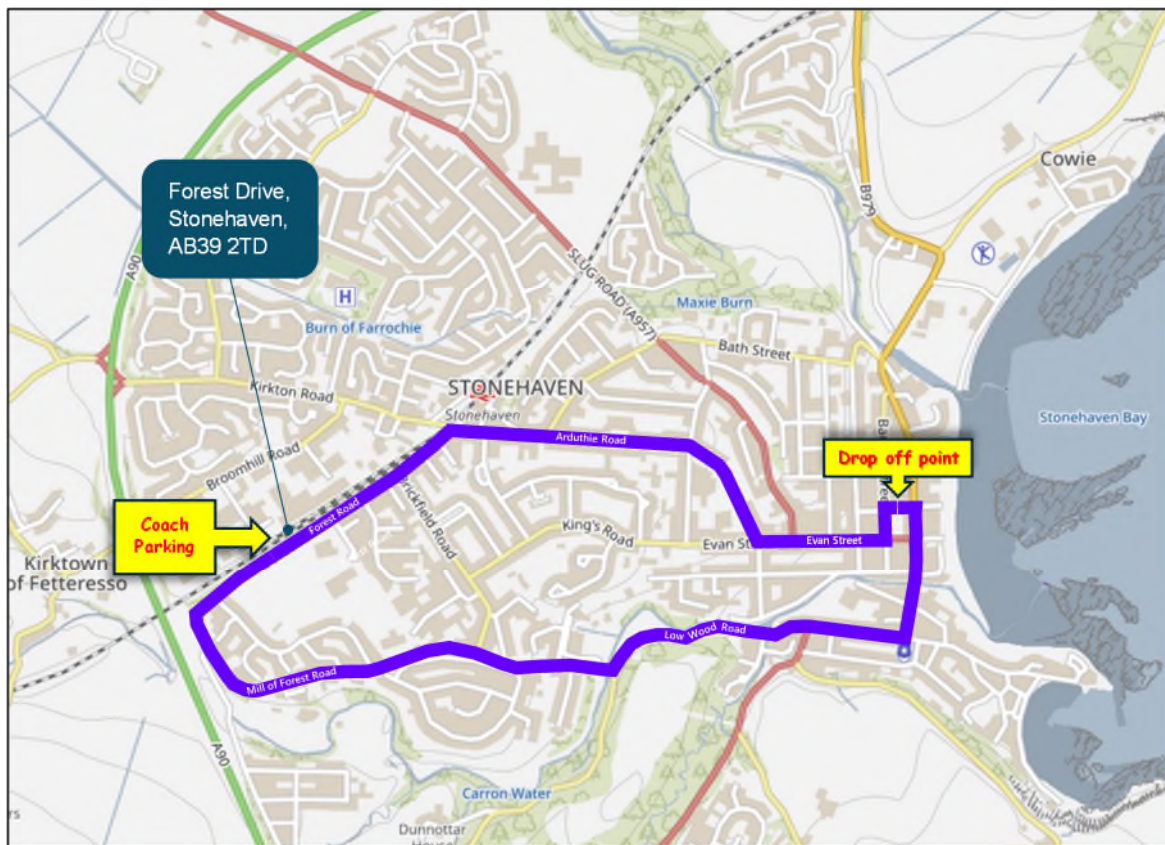

Forest Drive, Stonehaven, AB39 2TD