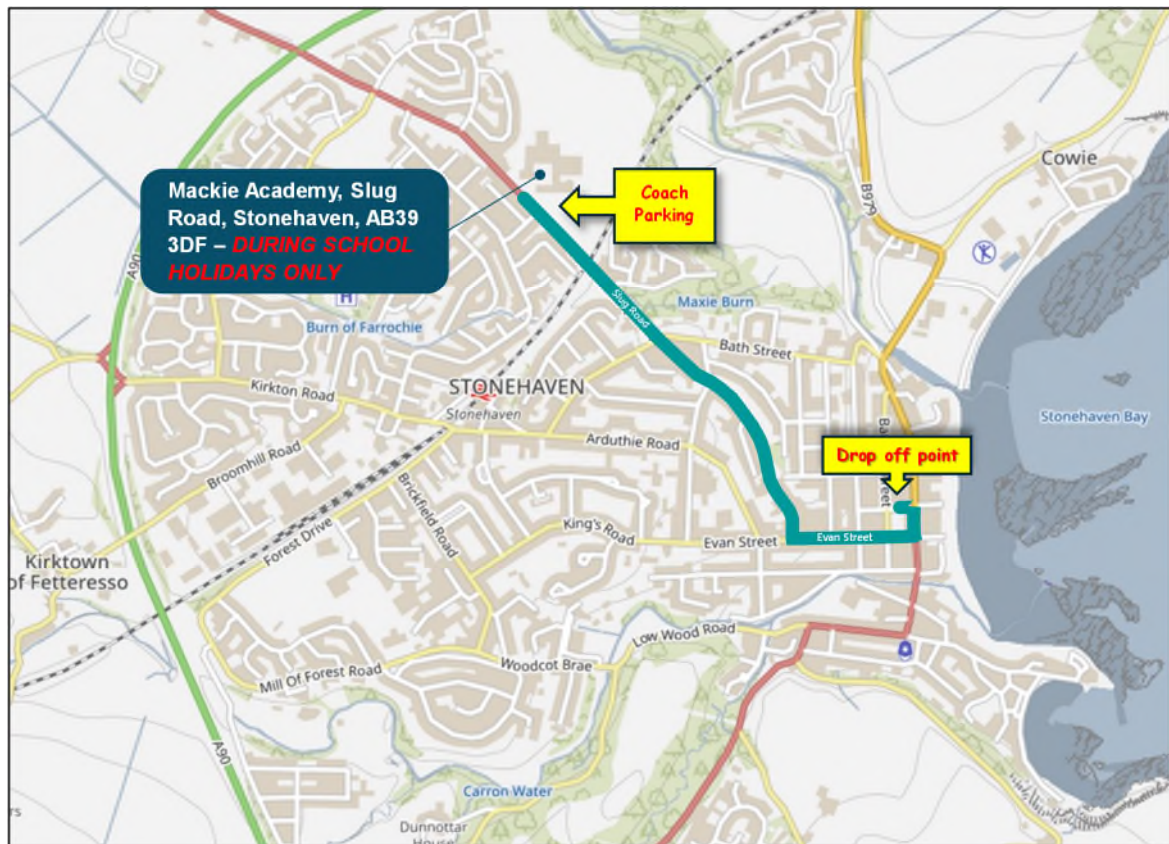

### Drop off/pick up point - Market Square, Stonehaven

**Please note:** the local Land Train also operates from this location picking up and dropping off passengers on a Friday, Saturday and Sunday at the following times - 10am, 11 am, 12 noon, 2 pm, 3 pm and 4 pm. Round trip takes approx. 1 hour.

Prices £7 per adult & £4 per child (age 3-15), under 3s free with a paying adult. CASH ONLY.

Robert Street – outside Stonehaven Community Education Centre, AB39 2DH

Forest Drive, Stonehaven, AB39 2TD

Mackie Academy, Slug Road, Stonehaven, AB39 3DF – DURING SCHOOL HOLIDAYS AND WEEKENDS ONLY. School term dates can be found here - [School holidays and term dates - Aberdeenshire Council](#).