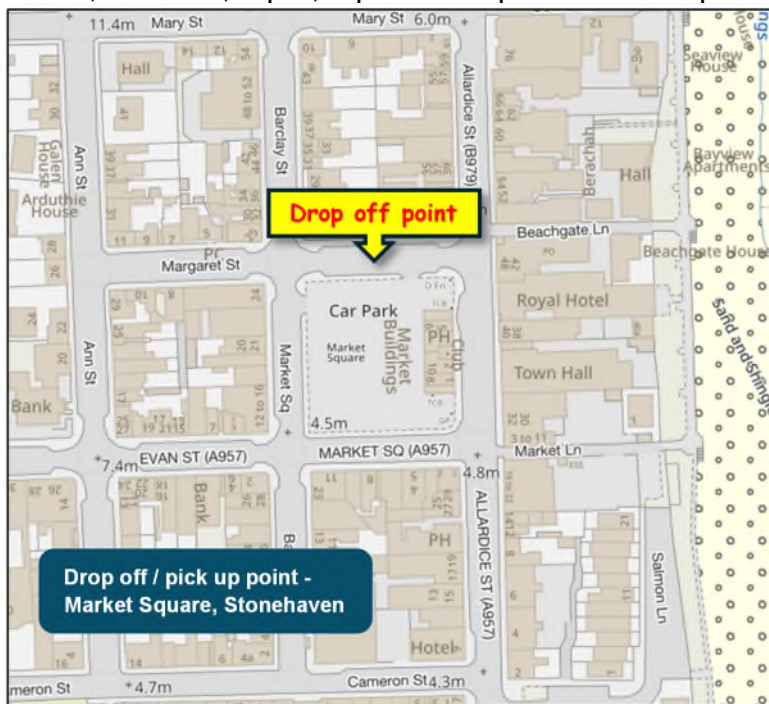

In an effort to support the coach tours and improve traffic flow and town centre parking, we have produced maps showing a number of suitable locations for coaches to park for a short duration. If you arrive at one of the locations and there are coaches already parked, then please proceed to the next site listed.

### Drop off/pick up point - Market Square, Stonehaven

**Please note:** the local Land Train also operates from this location picking up and dropping off passengers on a Friday, Saturday and Sunday at the following times - 10am, 11 am, 12 noon, 2 pm, 3 pm and 4 pm. Round trip takes approx. 1 hour.