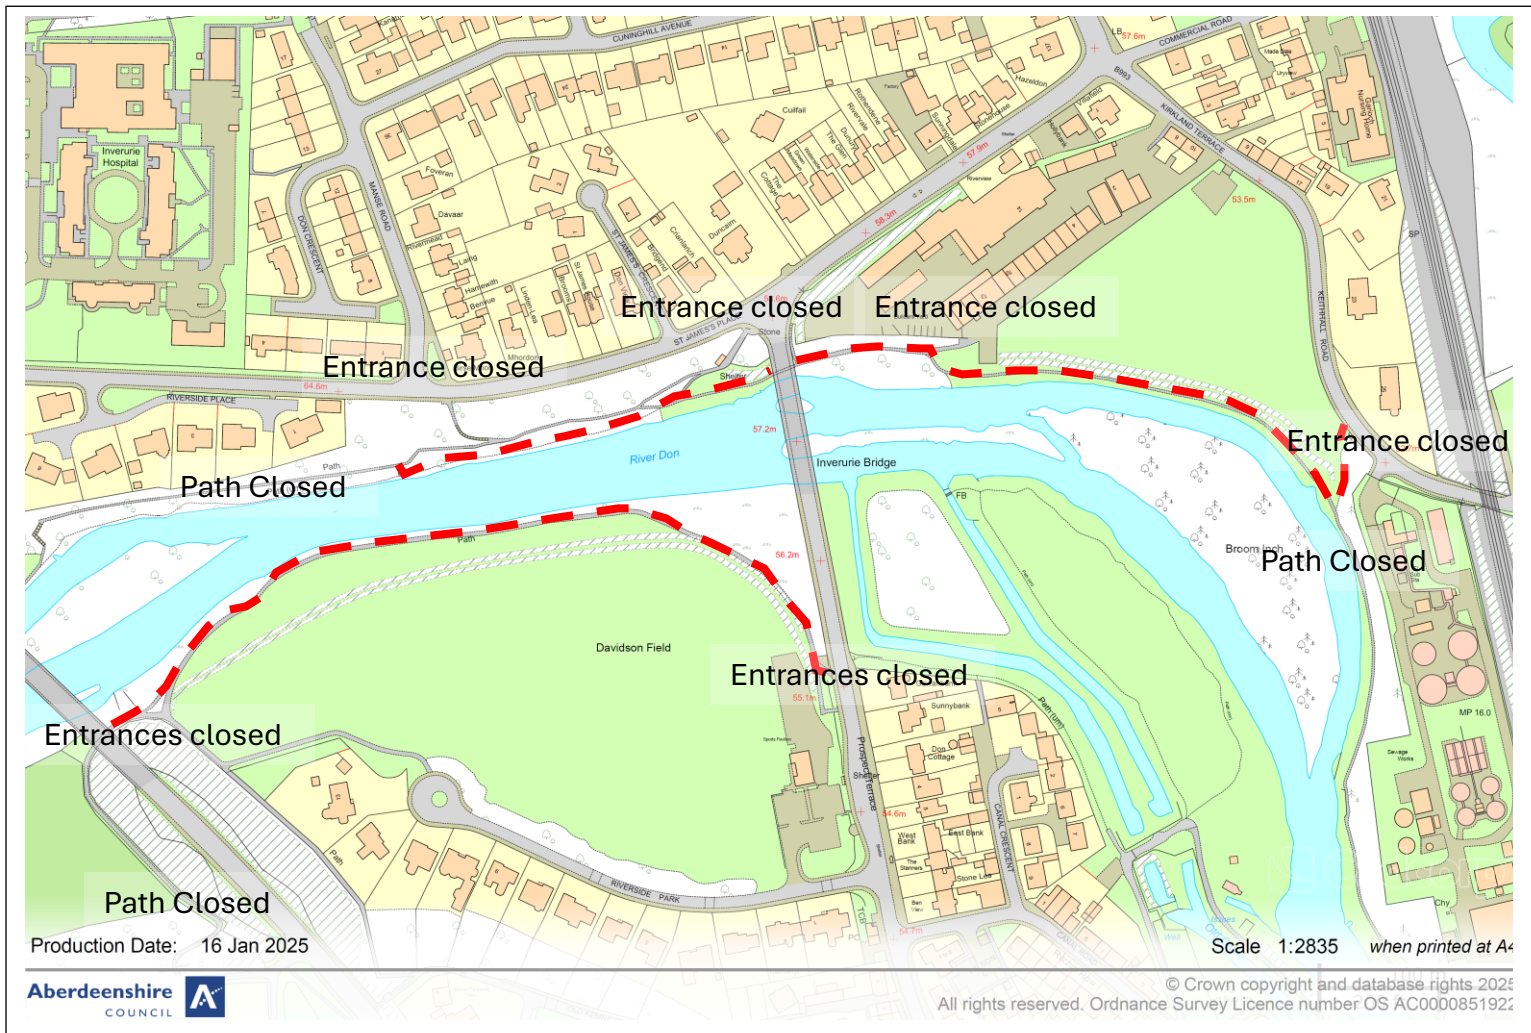

Notice: Inverurie Riverside Paths - Path Upgrade Works

Please note, due to path upgrade works on the north and south banks of the River Don, the paths, and those associated with them, will be **temporarily closed for approximately ten weeks from 20th January to 31st March 2025.**

Apologies for any inconvenience caused.

--- path works.

For further enquiries please contact: outdoor.access@aberdeenshire.gov.uk