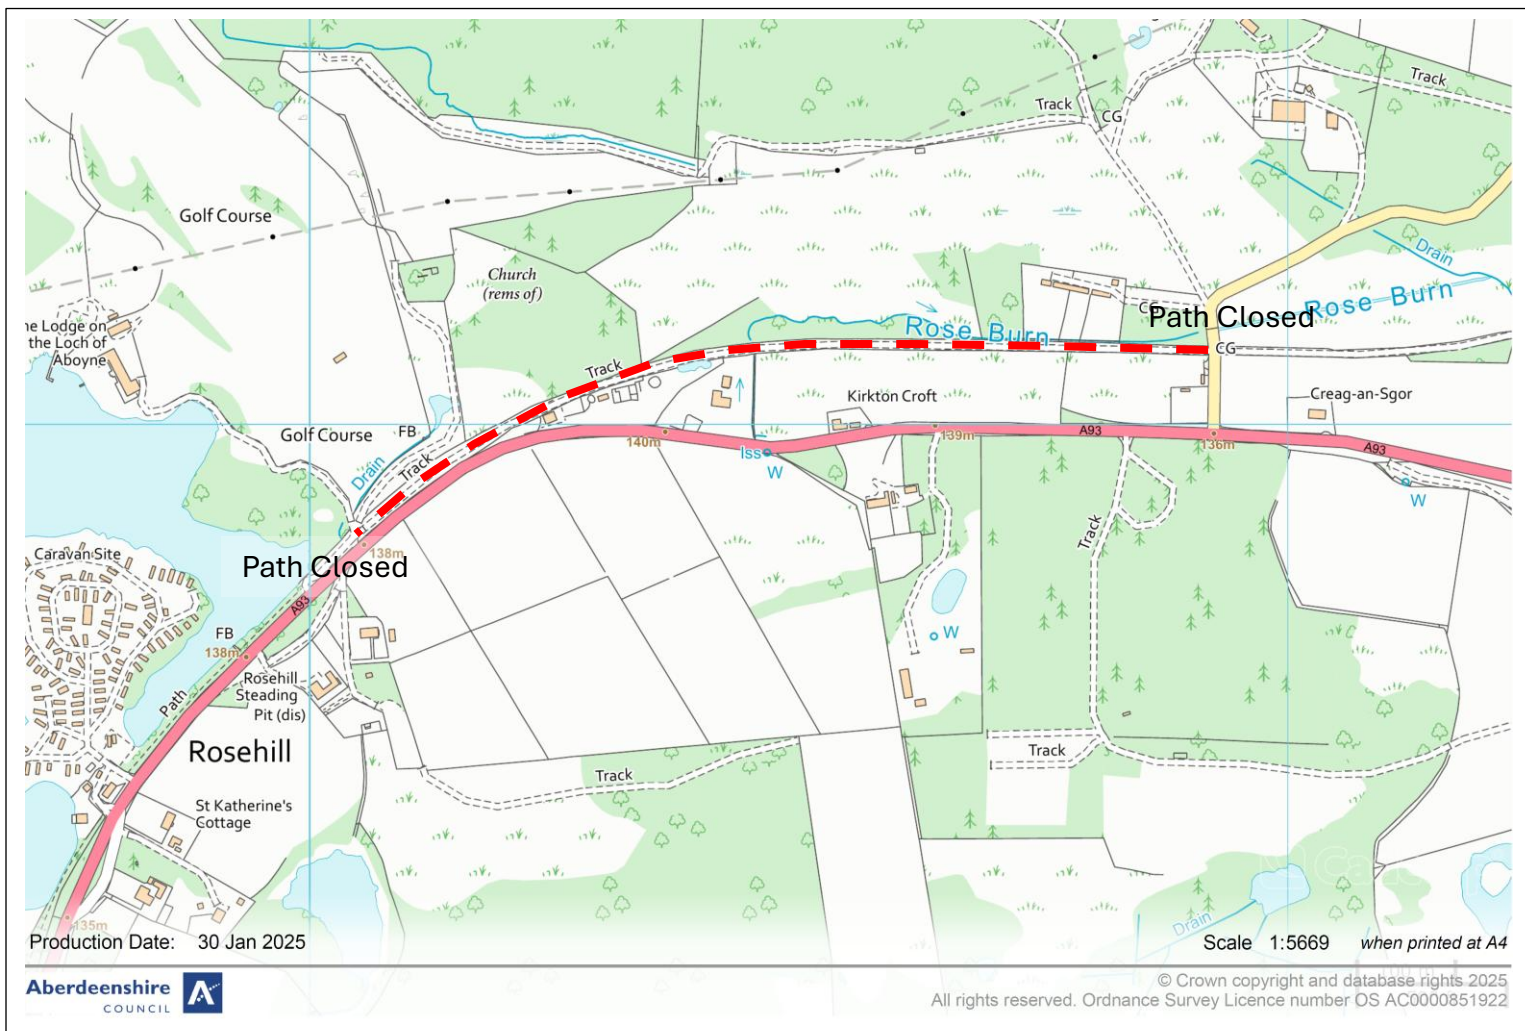

Notice: Old railway line east of Aboyne, Tree Felling

Please note, due to tree felling and clearance works, the old railway line path will be temporarily closed for approximately four weeks from 4th February to 4th March 2025.

Apologies for any inconvenience caused.

--- path closed.

For further enquiries please contact: outdoor.access@aberdeenshire.gov.uk

Aberdeenshire
COUNCIL

Environment & Infrastructure Services